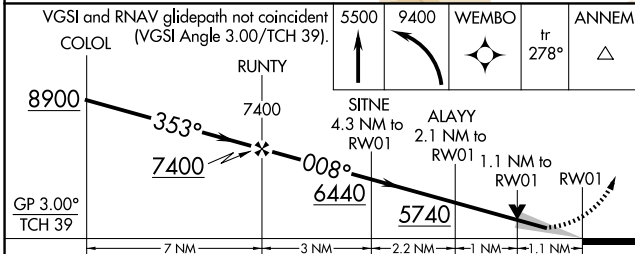

CATEGORY	A	B	C	D
LPV DA		5296-1	250 (300-1)	
LNAV/VNAV DA		5313-1	267 (300-1)	
LNAV MDA		5420-1	374 (400-1)	
CIRCLING	5620-1 555 (600-1)	5920-1¼ 855 (900-1¼)	5920-2¾ 855 (900-2¾)	5920-3 855 (900-3)