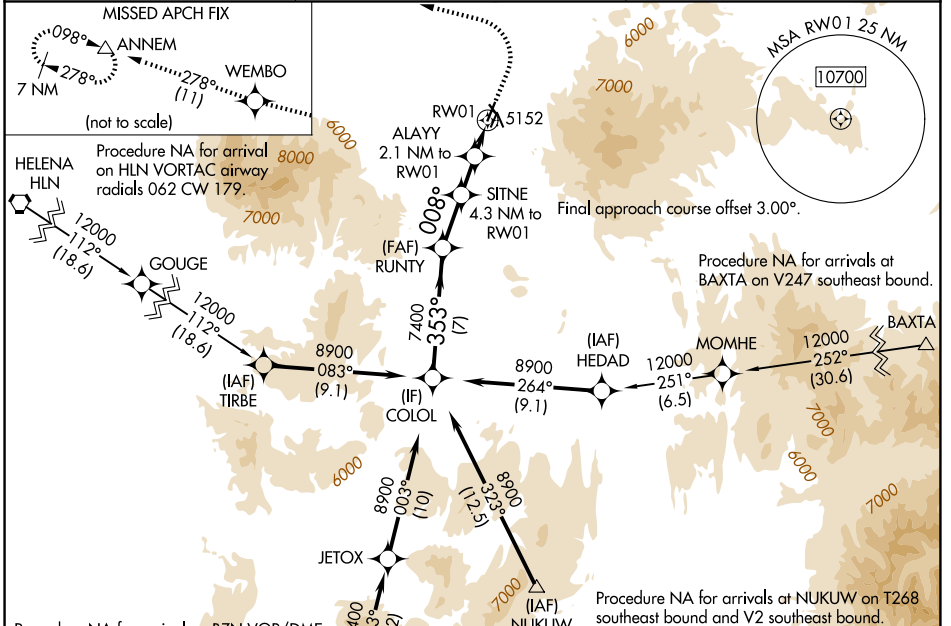

WAAS CH 81848 W01A	APP CRS 008°	Rwy Ldg TDZE Apt Elev	6100 5046 5065
---------------------------------	------------------------	-----------------------------	---

RNAV (GPS) RWY 1

WHITE SULPHUR SPRINGS (7S6)

RNP APCH - GPS.

▼ For uncompensated Baro-VNAV systems, LNAV/VNAV NA below -25°C or above 54°C. Circling NA to Rwy's 13 and 31. Circling NA for Cats C and D east of Rwy 1-19. Circling NA for all Cats east of Rwy 1-19 at night.

MISSED APPROACH: Climb to 5500 then climbing left turn to 9400 direct WEMBO and on track 278° to ANNEM and hold.

AWOS-3PT 118.525	SALT LAKE CENTER 133.4 285.4	CTAF 122.9
----------------------------	--	----------------------

NW-1, 25 DEC 2025 to 22 JAN 2026

NW-1, 25 DEC 2025 to 22 JAN 2026