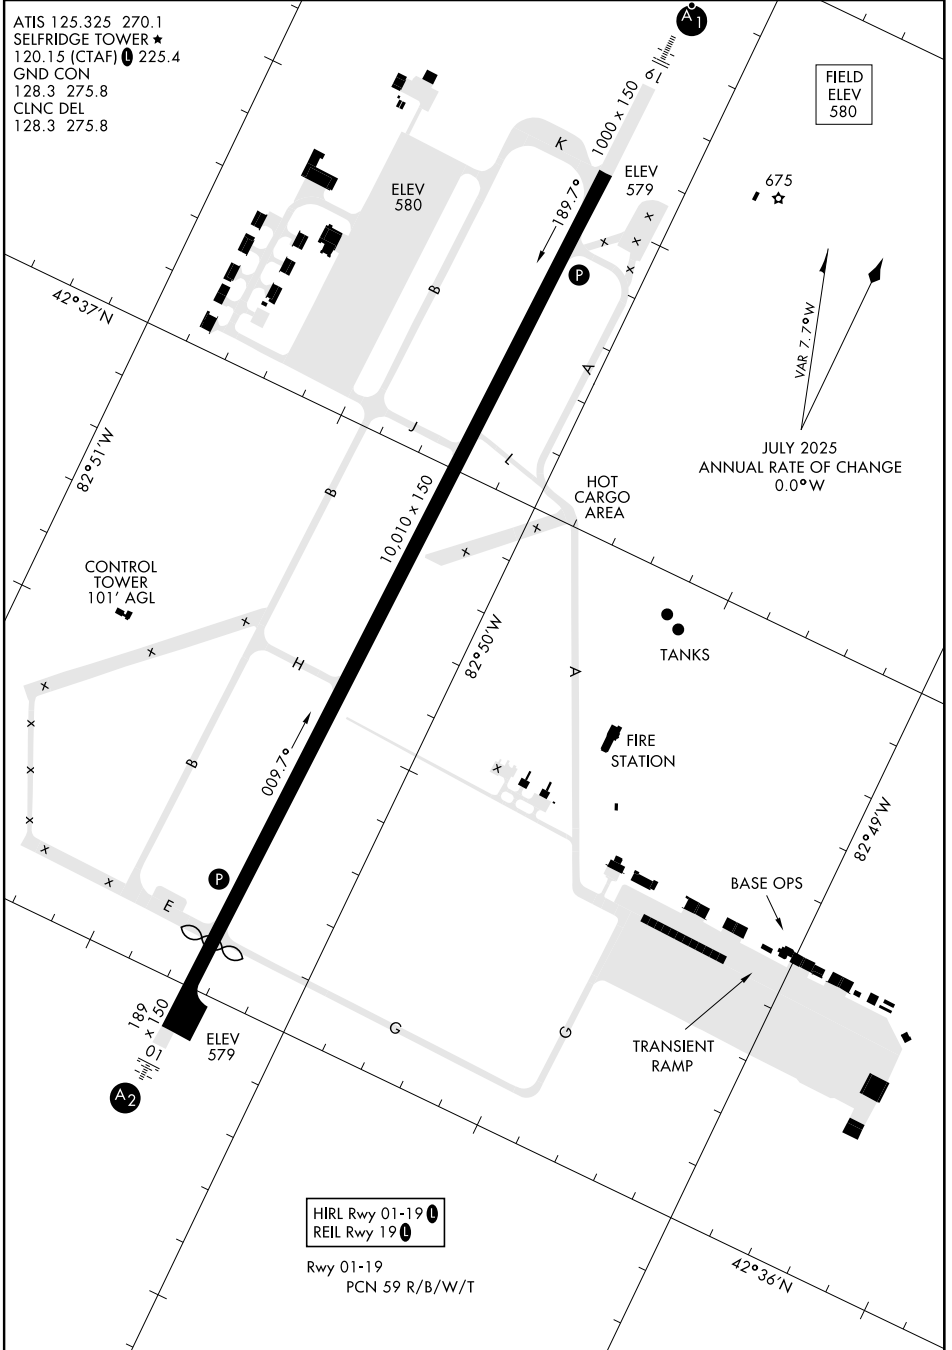

25247

AIRPORT DIAGRAM

[USAF]

SELFRIDGE ANGB (KMTC)

MT. CLEMENS, MICHIGAN

ATIS 125.325 270.1
 SELFRIDGE TOWER ★
 120.15 (CTAF) 225.4
 GND CON
 128.3 275.8
 CLNC DEL
 128.3 275.8

FIELD ELEV 580

675

CONTROL TOWER 101' AGL

FIRE STATION

BASE OPS

TRANSIENT RAMP

HIRL Rwy 01-19
 REIL Rwy 19

Rwy 01-19
 PCN 59 R/B/W/T

EC-1, 22 JAN 2026 to 19 FEB 2026

EC-1, 22 JAN 2026 to 19 FEB 2026

AIRPORT DIAGRAM

MT. CLEMENS, MICHIGAN

SELFRIDGE ANGB (KMTC)