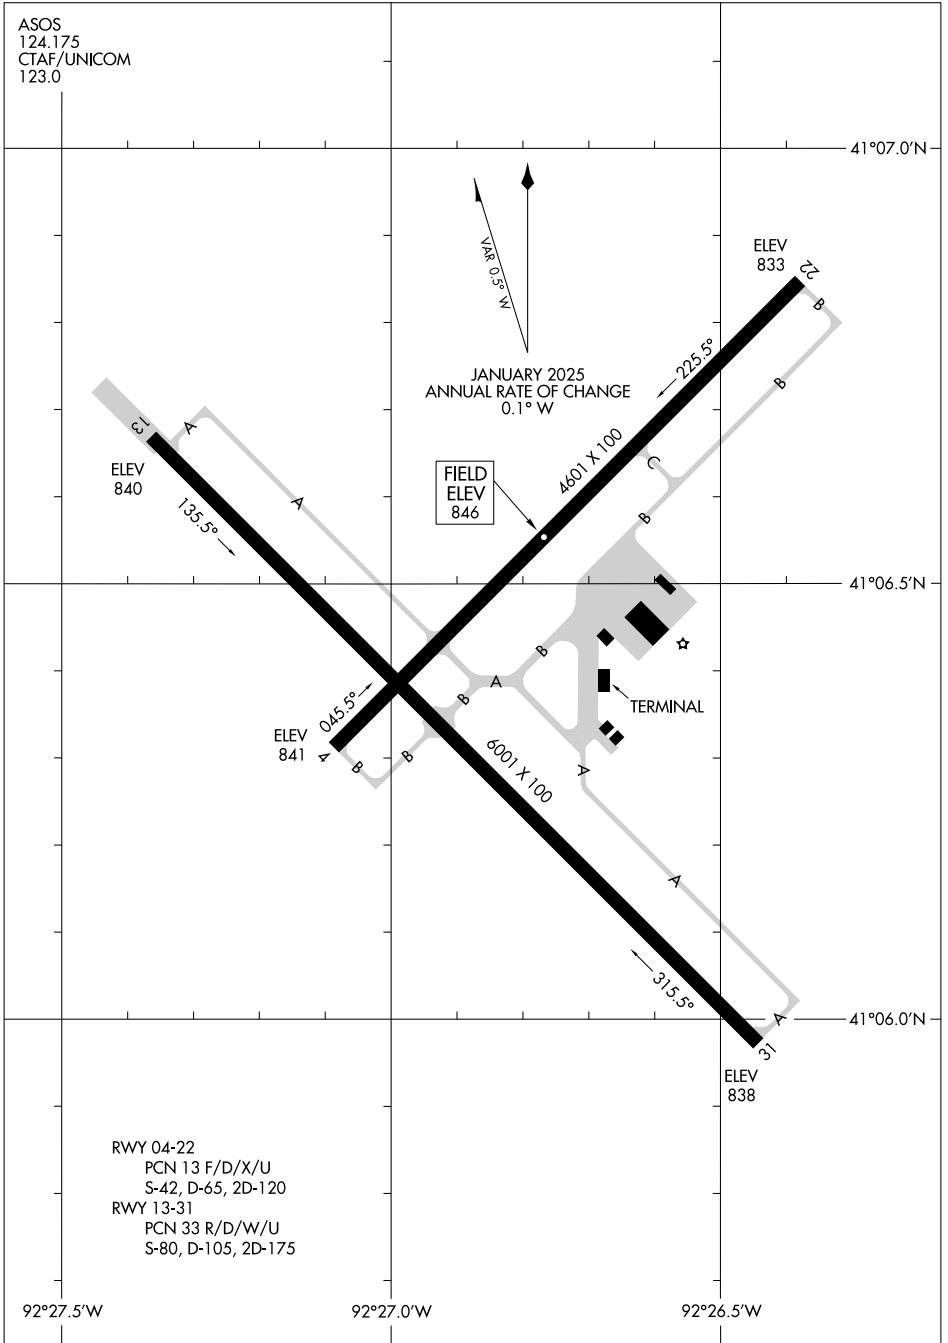

# AIRPORT DIAGRAM

OTTUMWA RGNL (OTM)  
OTTUMWA, IOWA

AL-915 (FAA)

ASOS  
124.175  
CTAF/UNICOM  
123.0

NC-3, 22 JAN 2026 to 19 FEB 2026

NC-3, 22 JAN 2026 to 19 FEB 2026

# AIRPORT DIAGRAM

25331

OTTUMWA, IOWA  
OTTUMWA RGNL (OTM)