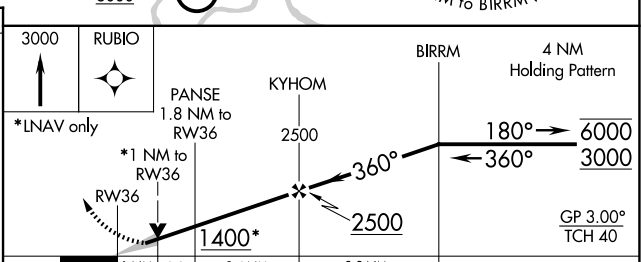

WAAS CH 72804 W36A	APP CRS 360°	Rwy Idg TDZE Apt Elev	5503 799 801
--	------------------------	-----------------------------	---

RNAV (GPS) RWY 36

FAIRFIELD MUNI (F'FL)

RNP APCH.	MISSED APPROACH: Climb to 3000 direct RUBIO and hold.
<p>⚠ Circling NA to Rwy's 8 and 26. For uncompensated Baro-VNAV systems, LNAV/VNAV NA below -16°C or above 54°C.</p>	

AWOS-3 132.025	CHICAGO CENTER 118.15 335.575	UNICOM 122.7 (CTAF)
--------------------------	---	-------------------------------

CATEGORY	A	B	C	D
LPV DA	999- ³ / ₄	200 (200- ³ / ₄)		NA
LNAV/VNAV DA	1049- ³ / ₄	250 (300- ³ / ₄)		NA
LNAV MDA	1140-1	341 (400-1)		NA
C CIRCLING	1200-1 399 (400-1)	1440-1 639 (700-1)	1440-1 ³ / ₄ 639 (700-1 ³ / ₄)	NA