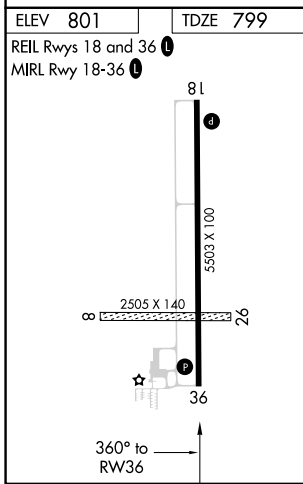

WAAS CH 72804 W36A	APP CRS 360°	Rwy Idg TDZE Apt Elev	5503 799 801

RNAV (GPS) RWY 36

FAIRFIELD MUNI (F'FL)

RNP APCH.	MISSED APPROACH: Climb to 3000 direct RUBIO and hold.
⚠ Circling NA to Rwy's 8 and 26. For uncompensated Baro-VNAV systems, LNAV/VNAV NA below -16°C or above 54°C.	

AWOS-3 132.025	CHICAGO CENTER 118.15 335.575	UNICOM 122.7 (CTAF)

CATEGORY	A	B	C	D
LPV DA	999-³/₄	200 (200-³/₄)		NA
LNAV/VNAV DA	1049-³/₄	250 (300-³/₄)		NA
LNAV MDA	1140-1	341 (400-1)		NA
C CIRCLING	1200-1 399 (400-1)	1440-1 639 (700-1)	1440-1³/₄ 639 (700-1³/₄)	NA

NC-3, 19 FEB 2026 to 19 MAR 2026

NC-3, 19 FEB 2026 to 19 MAR 2026