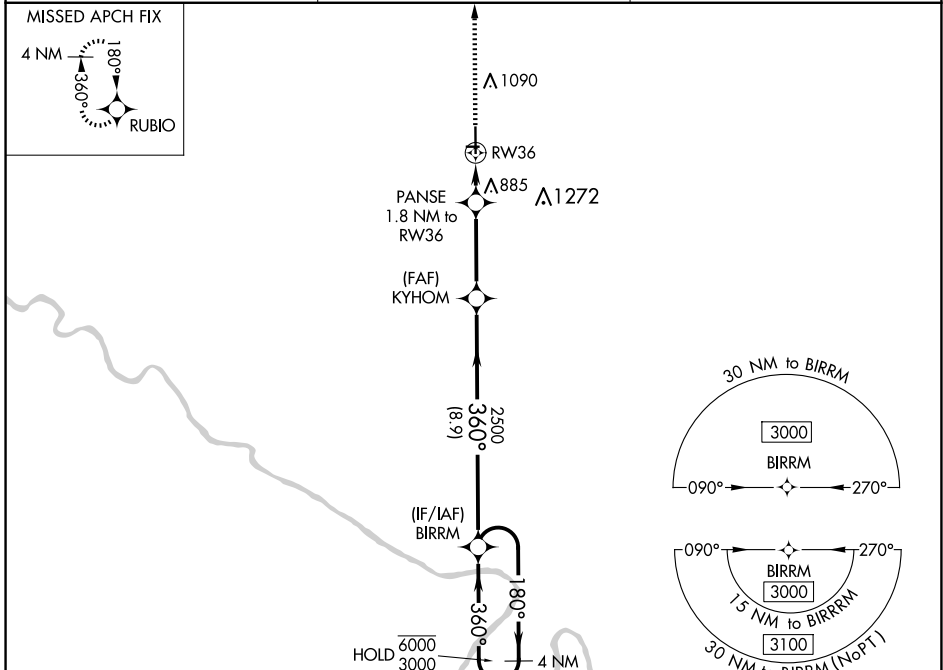

WAAS CH 72804 W36A	APP CRS 360°	Rwy Idg TDZE Apt Elev	5503 799 801
--	------------------------	-----------------------------	---

RNAV (GPS) RWY 36

FAIRFIELD MUNI (F'FL)

RNP APCH.	MISSED APPROACH: Climb to 3000 direct RUBIO and hold.
<p>⚠ Circling NA to Rwy's 8 and 26. For uncompensated Baro-VNAV systems, LNAV/VNAV NA below -16°C or above 54°C.</p>	

AWOS-3 132.025	CHICAGO CENTER 118.15 335.575	UNICOM 122.7 (CTAF)
--------------------------	---	-------------------------------

CATEGORY	A	B	C	D
LPV DA	999- ³ / ₄	200 (200- ³ / ₄)		NA
LNAV/VNAV DA	1049- ³ / ₄	250 (300- ³ / ₄)		NA
LNAV MDA	1140-1	341 (400-1)		NA
C CIRCLING	1200-1 399 (400-1)	1440-1 639 (700-1)	1440-1 ³ / ₄ 639 (700-1 ³ / ₄)	NA

NC-3, 19 FEB 2026 to 19 MAR 2026

NC-3, 19 FEB 2026 to 19 MAR 2026