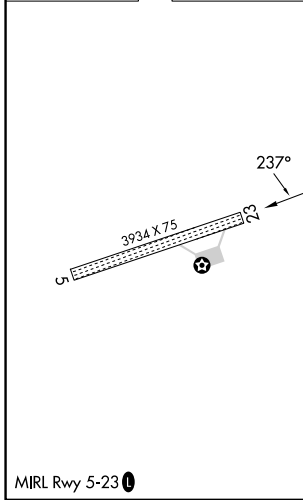

AK, 22 JAN 2026 to 19 MAR 2026

AK, 22 JAN 2026 to 19 MAR 2026