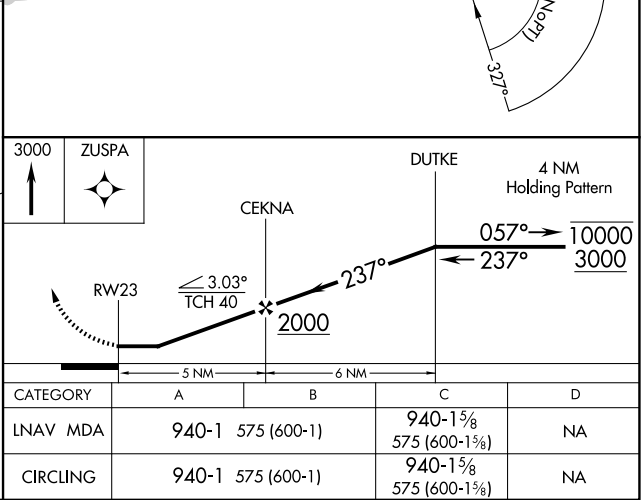

AK, 22 JAN 2026 to 19 MAR 2026

AK, 22 JAN 2026 to 19 MAR 2026