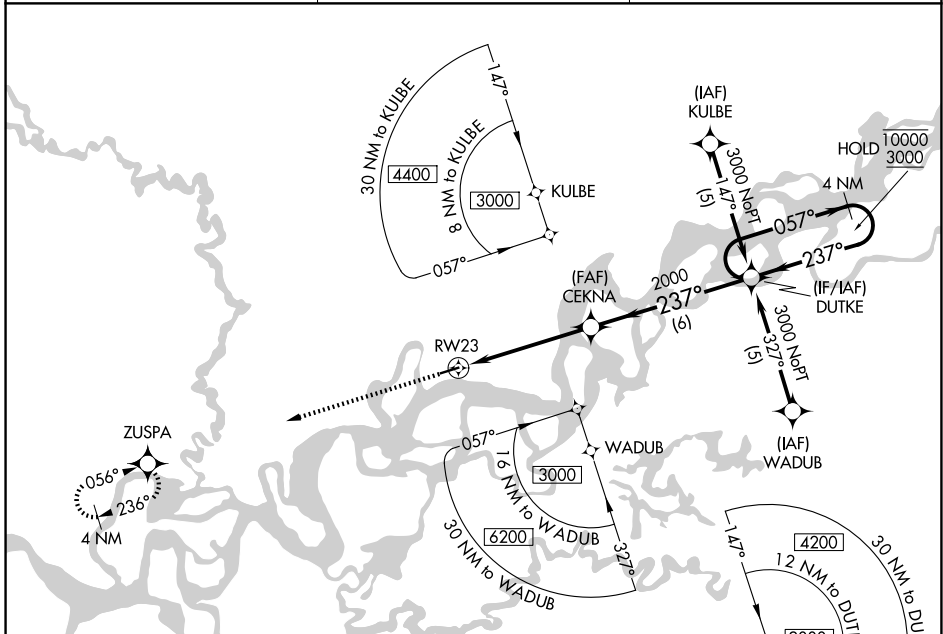

APP CRS 237°	Rwy Ldg TDZE Apt Elev	3934 365 365
------------------------	-----------------------------	---

RNAV (GPS) RWY 23

BEAVER (WBQ)(PAWB)

RNP APCH-GPS.
 ▼ Rwy 23 helicopter visibility reduction below 3/4 SM NA.
 ▲ NA Use Fort Yukon altimeter setting.
 MISSED APPROACH: Climb to 3000 direct ZUSPA and hold.

FYU/PFYU AWOS-3P 125.8	FAIRBANKS RADIO 122.05 122.15	CTAF 122.9
----------------------------------	---	----------------------

ELEV 365	TDZE 365
----------	----------

AK, 22 JAN 2026 to 19 MAR 2026

AK, 22 JAN 2026 to 19 MAR 2026