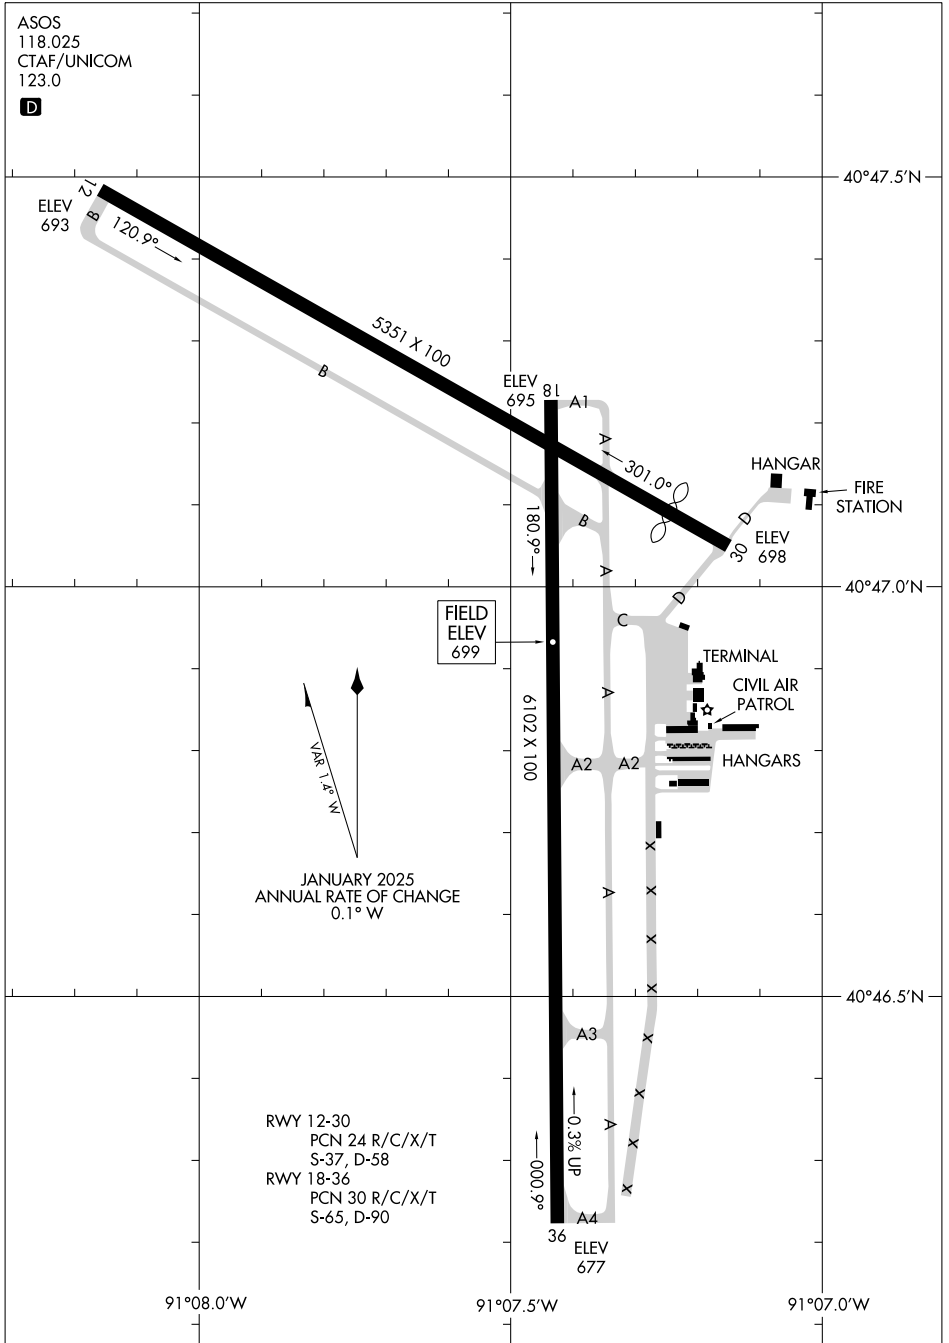

25219

AIRPORT DIAGRAM

AL-69 (FAA)

SOUTHEAST IOWA RGNL (B.R.L.)
BURLINGTON, IOWA

ASOS
118.025
CTAF/UNICOM
123.0

NC-3, 19 MAR 2026 to 16 APR 2026

NC-3, 19 MAR 2026 to 16 APR 2026

AIRPORT DIAGRAM

25219

BURLINGTON, IOWA
SOUTHEAST IOWA RGNL (B.R.L.)