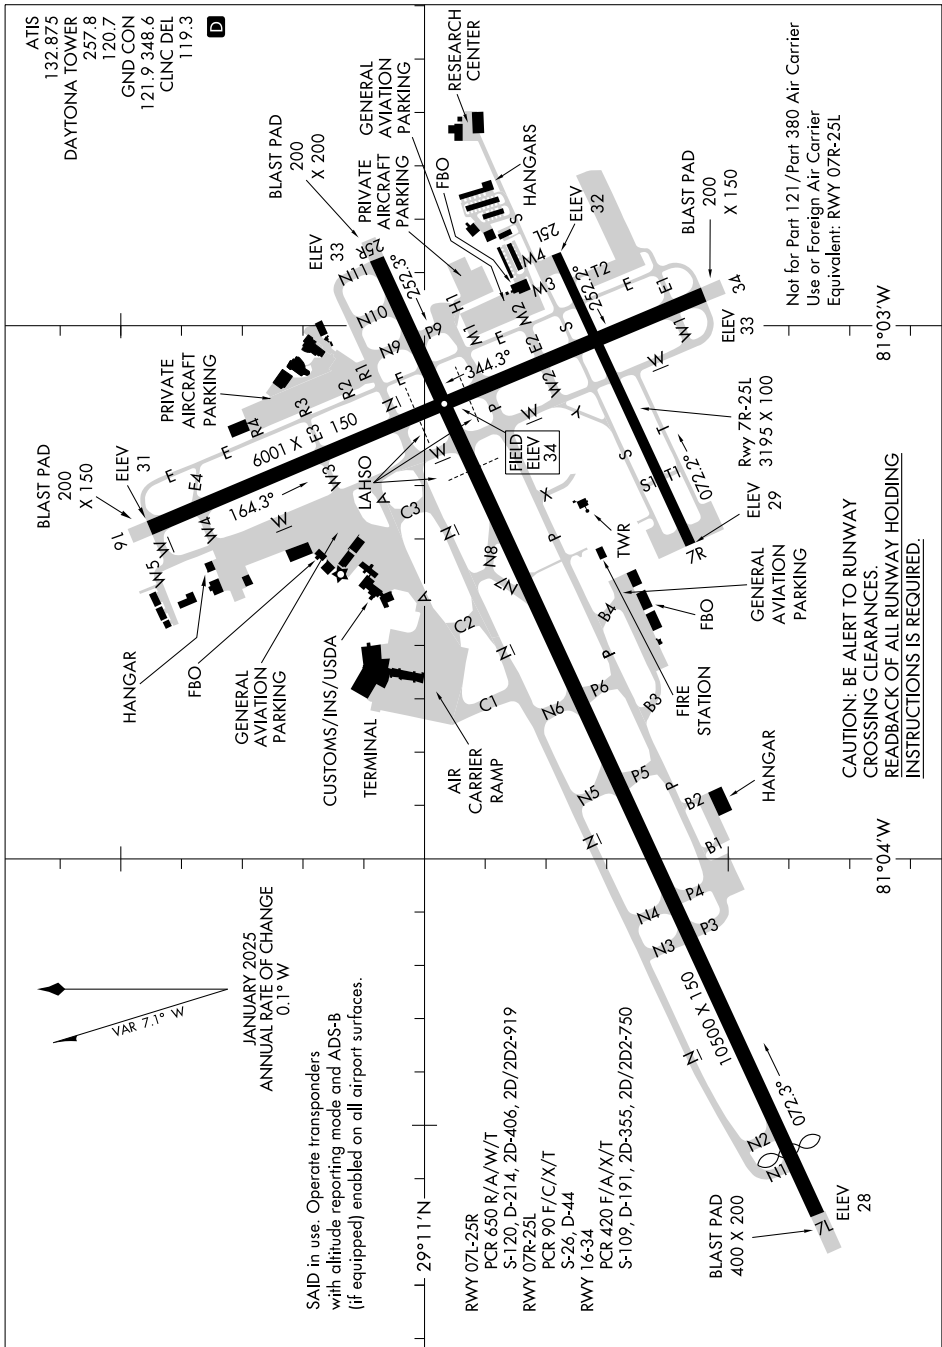

AIRPORT DIAGRAM

DAYTONA BEACH INTL (DAB)
DAYTONA BEACH, FLORIDA

AL-110 (FAA)

SE-3, 19 MAR 2026 to 16 APR 2026

SE-3, 19 MAR 2026 to 16 APR 2026

AIRPORT DIAGRAM

DAYTONA BEACH, FLORIDA
DAYTONA BEACH INTL (DAB)