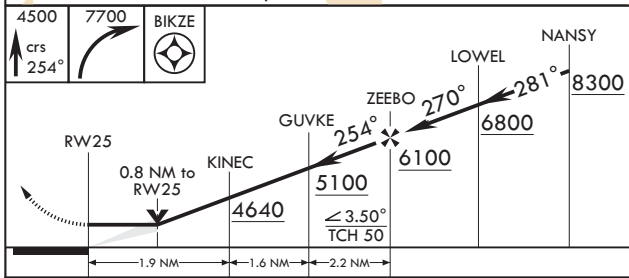

FALLON, NEVADA

RNAV (GPS) RWY 25

APCH CRS	Rwy Idg	7002
254°	TDZE	3928
	Arprt Elev	3935

(USN)

FALLON NAS (VAN VOORHIS FLD) (KNFL)

RNP APCH-GPS

MISSED APPROACH: Climb to 4500 then climbing right turn to 7700 direct BIKZE and hold. Continue climb-in-hold to 7700.

ATIS★ 370.925	NAVY FALLON APP CON/DEP CON★ 120.85 360.2	NAVY FALLON TOWER★ 119.25 340.2	GND CON 251.15	ASR/PAR

CATEGORY	A	B	C	D	HIRL all rwys
RNAV MDA	4280-1	352	(400-1)		

FALLON, NEVADA
Orig 02OCT25

39°25'N - 118°42'W

FALLON NAS (VAN VOORHIS FLD) (KNFL)

RNAV (GPS) RWY 25

SW-4, 19 MAR 2026 to 16 APR 2026

SW-4, 19 MAR 2026 to 16 APR 2026