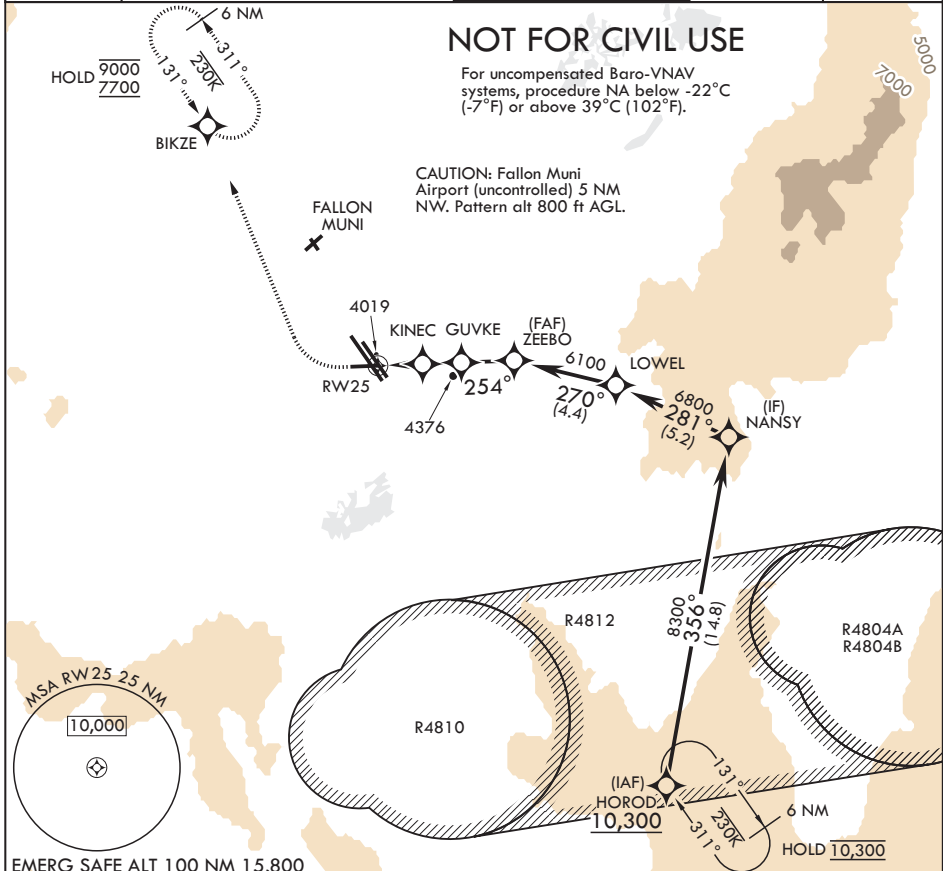

FALLON, NEVADA

RNAV (GPS) RWY 25

APCH CRS	Rwy Idg	7002
254°	TDZE	3928
	Arprt Elev	3935

(USN)

FALLON NAS (VAN VOORHIS FLD) (KNFL)

RNP APCH-GPS

MISSED APPROACH: Climb to 4500 then climbing right turn to 7700 direct BIKZE and hold. Continue climb-in-hold to 7700.

ATIS★ 370.925	NAVY FALLON APP CON/DEP CON★ 120.85 360.2	NAVY FALLON TOWER★ 119.25 340.2	GND CON 251.15	ASR/PAR

CATEGORY	A	B	C	D	HIRL all rwys
RNAV MDA	4280-1	352	(400-1)		

FALLON, NEVADA
Orig 02OCT25

39°25'N - 118°42'W

FALLON NAS (VAN VOORHIS FLD) (KNFL)

RNAV (GPS) RWY 25

SW-4, 19 MAR 2026 to 16 APR 2026

SW-4, 19 MAR 2026 to 16 APR 2026