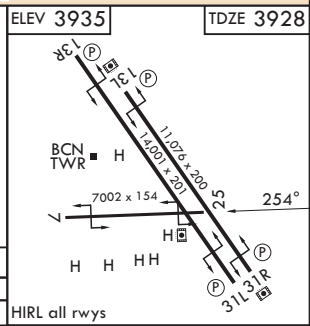

FALLON, NEVADA

RNAV (GPS) RWY 25

APCH CRS	Rwy Idg	7002
254°	TDZE	3928
	Arprt Elev	3935

(USN)

FALLON NAS (VAN VOORHIS FLD) (KNFL)

RNP APCH-GPS

MISSED APPROACH: Climb to 4500 then climbing right turn to 7700 direct BIKZE and hold. Continue climb-in-hold to 7700.

ATIS★ 370.925	NAVY FALLON APP CON/DEP CON★ 120.85 360.2	NAVY FALLON TOWER★ 119.25 340.2	GND CON 251.15	ASR/PAR
-------------------------	---	---	--------------------------	---------

CATEGORY	A	B	C	D	HIRL all rwys
RNAV MDA	4280-1	352	(400-1)		

FALLON, NEVADA
Orig 02OCT25

39°25'N - 118°42'W

FALLON NAS (VAN VOORHIS FLD) (KNFL)

RNAV (GPS) RWY 25

SW-4, 19 MAR 2026 to 16 APR 2026

SW-4, 19 MAR 2026 to 16 APR 2026