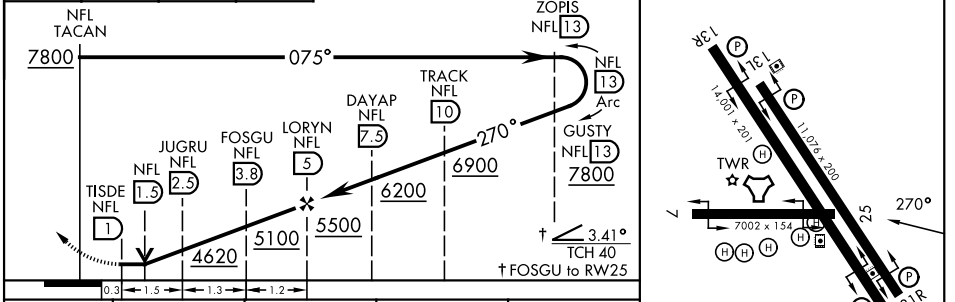

CATEGORY	A	B	C	D	HIRL all rwys
S-25	4280-1	352	(400-1)		

FALLON, NEVADA 39°25'N-118°42'W FALLON NAS (VAN VOORHIS FLD) (KNFL)

Orig 02OCT25

TACAN RWY 25

SW-4, 19 MAR 2026 to 16 APR 2026

SW-4, 19 MAR 2026 to 16 APR 2026