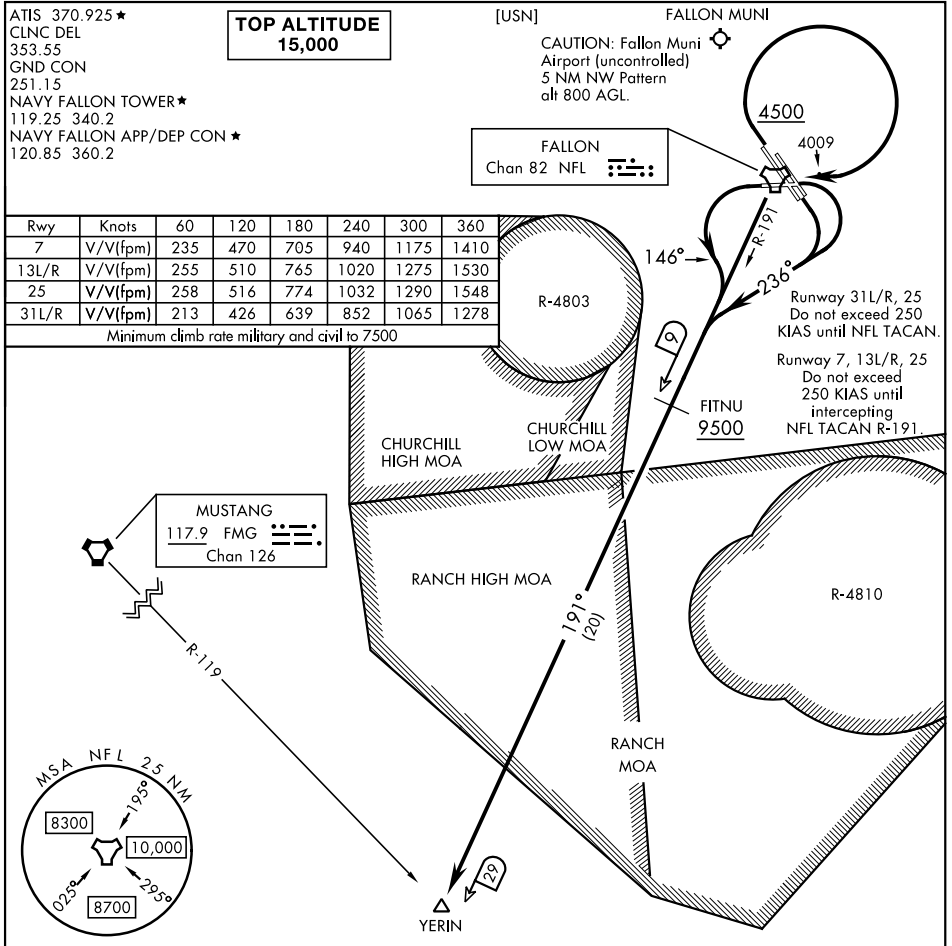

YERIN-EIGHT DEPARTURE (YERIN8.YERIN)

FALLON NAS (VAN VOORHIS FLD) (KNFL)

FALLON, NEVADA

DEPARTURE ROUTE DESCRIPTION

TAKEOFF RWY 7: Climb on hdg 074°, then turn right hdg 236° to intercept NFL TACAN R-191 to YERIN. Cross FITNU at or above 9500. Do not exceed 250 KIAS until intercepting NFL R-191.

TAKEOFF RWY 13L/R: Climb on hdg 131°, then right turn hdg 236° to intercept NFL TACAN R-191 to YERIN. Cross FITNU at or above 9500. Do not exceed 250 KIAS until intercepting NFL R-191.

TAKEOFF RWY 25: Climb on hdg 254°, then left turn hdg 146° to intercept NFL TACAN R-191 to YERIN. Cross FITNU at or above 9500. Do not exceed 250 KIAS until intercepting NFL R-191.

TAKEOFF RWY 31L/R: Climb on hdg 311° to 4500, then climbing right turn to NFL TACAN, intercept NFL R-191 to YERIN. Cross FITNU at or above 9500. Do not exceed 250 KIAS until NFL TACAN.

YERIN-EIGHT DEPARTURE (YERIN8.YERIN)

FALLON, NEVADA

SW-4, 19 MAR 2026 to 16 APR 2026

SW-4, 19 MAR 2026 to 16 APR 2026