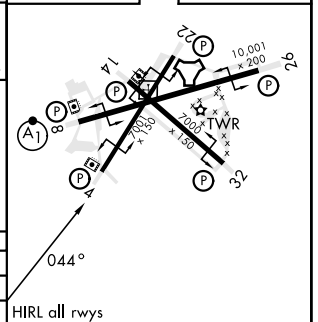

KEY WEST, FLORIDA

COPTER TACAN W RWY 4

TACAN NQX Chan 78	APCH CRS 044°	Rwy Idg TDZE Arprt Elev 7001 4 6
----------------------	------------------	--

[USN]

KEY WEST NAS (BOCA CHICA FLD) (KNQX)

RADAR required

MISSED APPROACH: Climb to 1600 via NQX TACAN R-224 to NQX, then via NQX R-094 to CANIN and hold

ATIS ★ 307.025	NAVY KEY WEST APP CON 124.025 313.7	NAVY KEY WEST TOWER ★ 118.575 361.25	GND CON 121.7 336.45	CLNC DEL 121.2 357.4	ASR/PAR
-------------------	--	---	-------------------------	-------------------------	---------

EMERG SAFE ALT 100 NM 15,000

ELEV	6	TDZE	4
------	---	------	---

CATEGORY	COPTER		
S-4	360-1	356	(400-1)
C CIRCLING	440-1	434	(500-1)

KEY WEST, FLORIDA

24° 34' N - 81° 41' W

KEY WEST NAS (BOCA CHICA FLD) (KNQX)