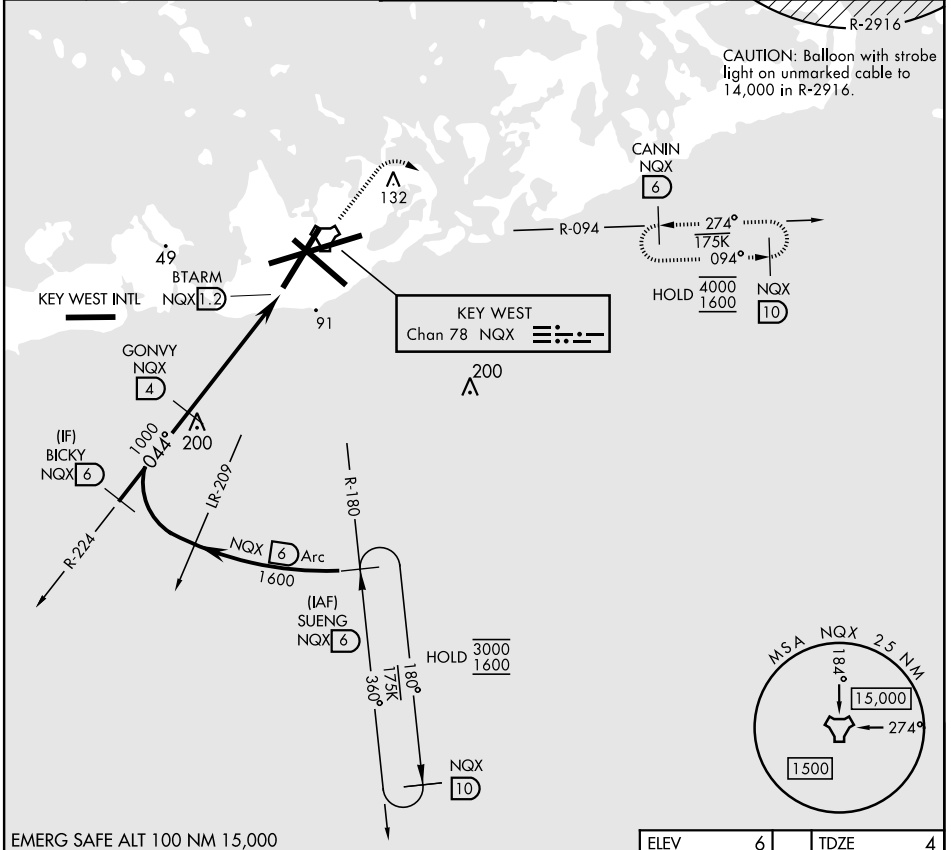

KEY WEST, FLORIDA

COPTER TACAN W RWY 4

TACAN NQX Chan 78	APCH CRS 044°	Rwy Idg TDZE Arprt Elev 7001 4 6
----------------------	------------------	--

[USN]

KEY WEST NAS (BOCA CHICA FLD) (KNQX)

RADAR required

MISSED APPROACH: Climb to 1600 via NQX TACAN R-224 to NQX, then via NQX R-094 to CANIN and hold

ATIS ★ 307.025	NAVY KEY WEST APP CON 124.025 313.7	NAVY KEY WEST TOWER ★ 118.575 361.25	GND CON 121.7 336.45	CLNC DEL 121.2 357.4	ASR/PAR
-------------------	--	---	-------------------------	-------------------------	---------

EMERG SAFE ALT 100 NM 15,000

ELEV	6	TDZE	4
------	---	------	---

CATEGORY	COPTER		
S-4	360-1	356	(400-1)
C CIRCLING	440-1	434	(500-1)

KEY WEST, FLORIDA

24° 34' N - 81° 41' W

KEY WEST NAS (BOCA CHICA FLD) (KNQX)

Amtd 2 23FEB23

COPTER TACAN W RWY 4

SE-3, 19 MAR 2026 to 16 APR 2026

SE-3, 19 MAR 2026 to 16 APR 2026