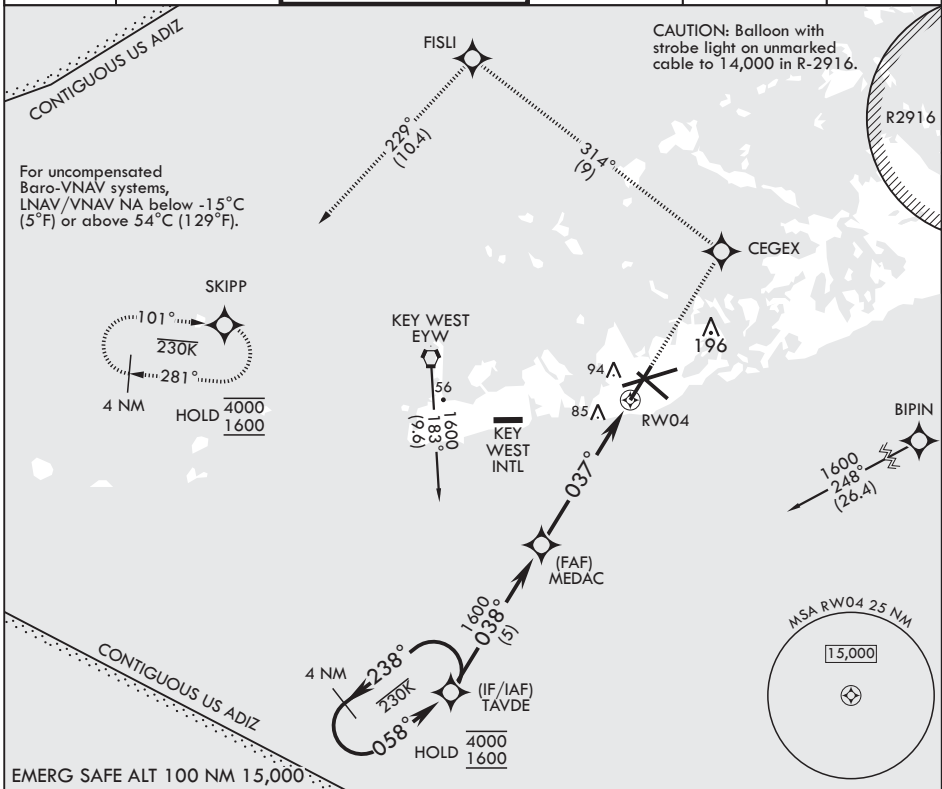

KEY WEST, FLORIDA

RNAV (GPS) RWY 4

APCH CRS 037°	Rwy Idg TDZE Arprt Elev	7001 4 6
------------------	-------------------------------	----------------

-(USN)

KEY WEST NAS (BOCA CHICA FLD) (KNQX)

RNP APCH	MISSED APPROACH: (Do not exceed 230 KIAS until CEGEX.) Climb to 1600 direct CEGEX, track 314° to FISLI, track 229° to SKIPP and hold.
RADAR required	

ATIS* 307.025	APP CON 124.025 313.7	NAVY KEY WEST TOWER* 118.575 340.25	GND CON 121.7 336.45	CLNC DEL 121.2 357.4	ASR/PAR
------------------	--------------------------	--	-------------------------	-------------------------	---------

KEY WEST, FLORIDA
Amdt 2 23FEB23

24°34'N - 81°41'W

KEY WEST NAS (BOCA CHICA FLD) (KNQX)

RNAV (GPS) RWY 4

SE-3, 19 MAR 2026 to 16 APR 2026

SE-3, 19 MAR 2026 to 16 APR 2026