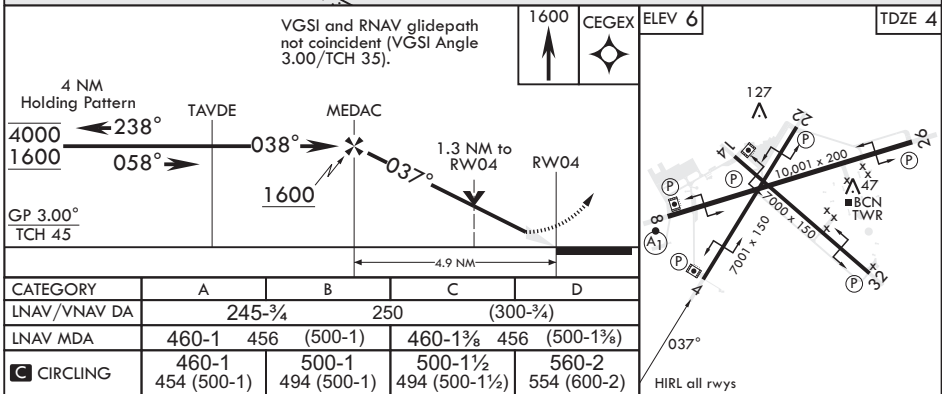

KEY WEST, FLORIDA

RNAV (GPS) RWY 4

APCH CRS 037°	Rwy Idg TDZE Arprt Elev	7001 4 6
------------------	-------------------------------	----------------

-(USN)

KEY WEST NAS (BOCA CHICA FLD) (KNQX)

RNP APCH	MISSED APPROACH: (Do not exceed 230 KIAS until CEGEX.) Climb to 1600 direct CEGEX, track 314° to FISLI, track 229° to SKIPP and hold.
RADAR required	

ATIS* 307.025	APP CON 124.025 313.7	NAVY KEY WEST TOWER* 118.575 340.25	GND CON 121.7 336.45	CLNC DEL 121.2 357.4	ASR/PAR
------------------	--------------------------	--	-------------------------	-------------------------	---------

KEY WEST, FLORIDA
Amdt 2 23FEB23

24°34'N - 81°41'W

KEY WEST NAS (BOCA CHICA FLD) (KNQX)

RNAV (GPS) RWY 4

SE-3, 19 MAR 2026 to 16 APR 2026

SE-3, 19 MAR 2026 to 16 APR 2026