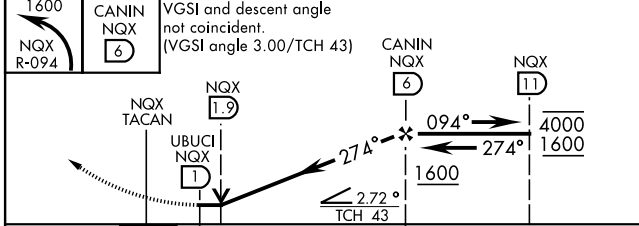

TACAN RWY 26

TACAN	NGX	APCH CRS	Rwy Idg	10,001
Chan	78	274°	TDZE	5
			Arpt Elev	6

[USN]

KEY WEST NAS (BOCA CHICA FLD) (KNQX)

MISSED APPROACH: Climbing left turn to 1600 to intercept NGX R-094 to CANIN (NGX R-094/6 DME) and hold.

ATIS ★ 307.025	NAVY KEY WEST APP CON 124.025 313.7	NAVY KEY WEST TOWER ★ 118.575 340.25	GND CON 121.7 336.45	ASR/PAR
--------------------------	--	---	--------------------------------	---------

EMEG SAFE ALT 100 NM 15,000

ELEV	6	TDZE	5
------	---	------	---

CATEGORY	A	B	C	D
S-26	460-1	454 (500-1)	460-1 3/8	454 (500-1 3/8)
CIRCLING	460-1 454 (500-1)	500-1 494 (500-1)	500-1 1/2 494 (500-1 1/2)	560-2 554 (600-2)

HIRL all rwys