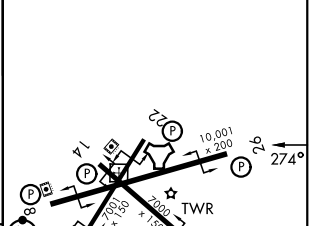

TACAN RWY 26

TACAN	NGX	APCH CRS	Rwy Idg	10,001
Chan	78	274°	TDZE	5
			Arpt Elev	6

[USN]

KEY WEST NAS (BOCA CHICA FLD) (KNQX)

MISSED APPROACH: Climbing left turn to 1600 to intercept NGX R-094 to CANIN (NGX R-094/6 DME) and hold.

ATIS ★ 307.025	NAVY KEY WEST APP CON 124.025 313.7	NAVY KEY WEST TOWER ★ 118.575 340.25	GND CON 121.7 336.45	ASR/PAR
--------------------------	--	---	--------------------------------	---------

EMEG SAFE ALT 100 NM 15,000

ELEV	6	TDZE	5
------	---	------	---

CATEGORY	A	B	C	D
S-26	460-1	454 (500-1)	460-1 3/8	454 (500-1 3/8)
CIRCLING	460-1 454 (500-1)	500-1 494 (500-1)	500-1 1/2 494 (500-1 1/2)	560-2 554 (600-2)

HIRL all rwys