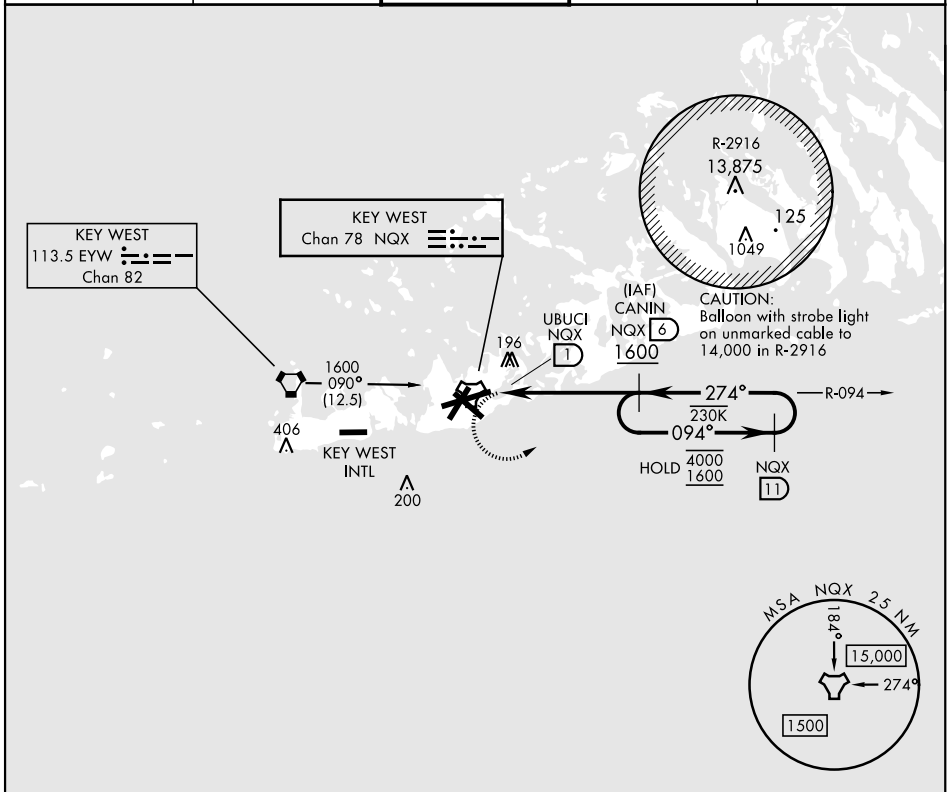

TACAN RWY 26

TACAN	NGX	APCH CRS	Rwy Idg	10,001
Chan	78	274°	TDZE	5
			Arpt Elev	6

[USN]

KEY WEST NAS (BOCA CHICA FLD) (KNQX)

MISSED APPROACH: Climbing left turn to 1600 to intercept NGX R-094 to CANIN (NGX R-094/6 DME) and hold.

ATIS ★ 307.025	NAVY KEY WEST APP CON 124.025 313.7	NAVY KEY WEST TOWER ★ 118.575 340.25	GND CON 121.7 336.45	ASR/PAR
--------------------------	--	---	--------------------------------	---------

EMEG SAFE ALT 100 NM 15,000

ELEV	6	TDZE	5
------	---	------	---

CATEGORY	A	B	C	D
S-26	460-1	454 (500-1)	460-1 3/8	454 (500-1 3/8)
CIRCLING	460-1 454 (500-1)	500-1 494 (500-1)	500-1 1/2 494 (500-1 1/2)	560-2 554 (600-2)

HIRL all rwys

TACAN RWY 26

SE-3, 19 MAR 2026 to 16 APR 2026

SE-3, 19 MAR 2026 to 16 APR 2026