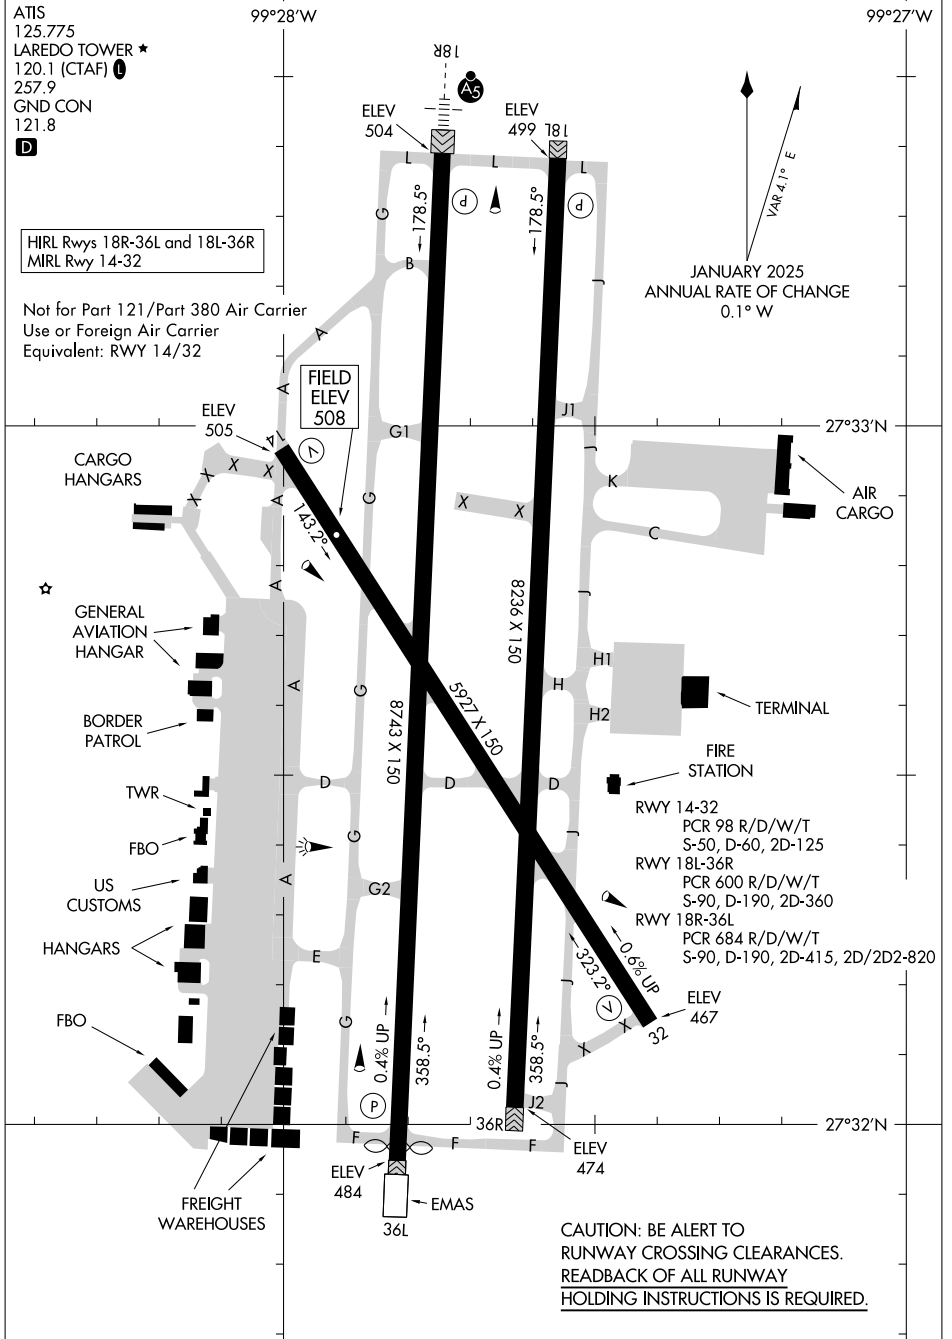

25275

AIRPORT DIAGRAM

AL-226 (FAA)

LAREDO INTL (L.R.D)
LAREDO, TEXAS

SC-3, 19 MAR 2026 to 16 APR 2026

SC-3, 19 MAR 2026 to 16 APR 2026

AIRPORT DIAGRAM

25275