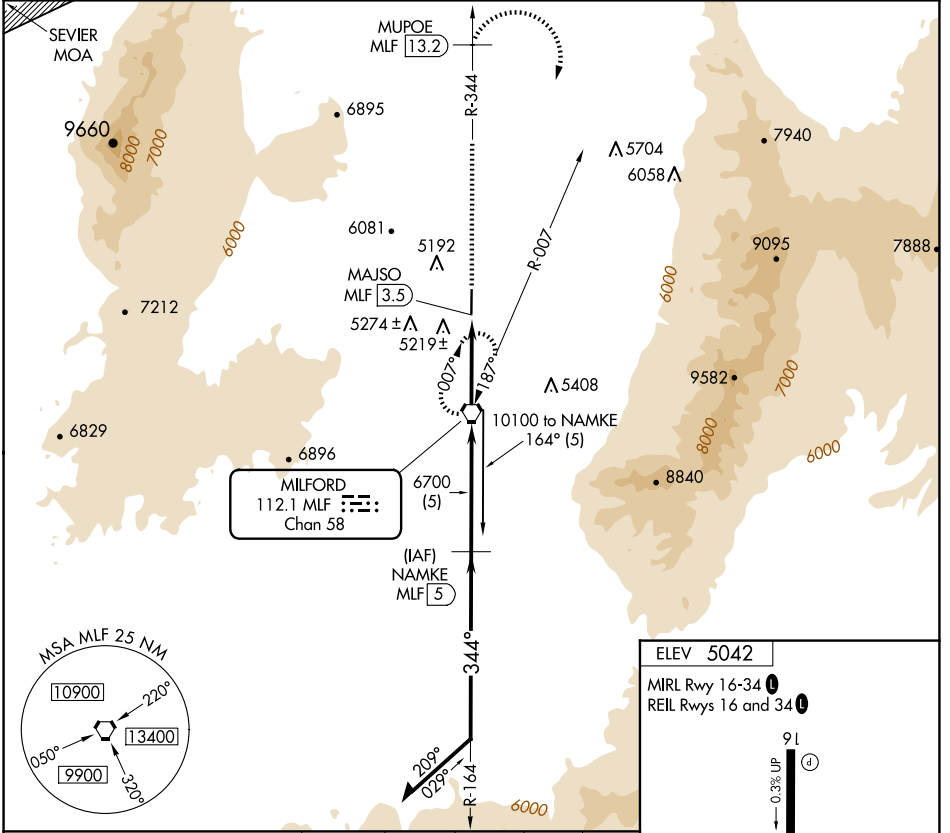

VORTAC MLF 112.1 Chan 58	APP CRS 344°	Rwy Ldg TDZE Apt Elev N/A N/A 5042
--	------------------------	--

VOR/DME-A

MILFORD MUNI/BEN AND JUDY BRISCOE FLD (MLF)

⚠ When local altimeter setting not received, use Cedar City altimeter setting and increase all MDAs 180 feet, Circling Cat D NA. When VGSI inop, procedure NA at night. Visibility reduction by helicopters NA.

⚠ MISSED APPROACH: Climb on MLF VORTAC R-344 to MUPOE/MLF 13.2 DME then climbing right turn to 9600 on heading 150° and MLF VORTAC R-007 to MILFORD VORTAC and hold.

ASOS 135.025	SALT LAKE CENTER 125.575 379.275	UNICOM 122.8 (CTAF) 0
------------------------	--	---------------------------------

SW-4, 19 MAR 2026 to 16 APR 2026

SW-4, 19 MAR 2026 to 16 APR 2026

ELEV 5042
MRL Rwy 16-34
REIL Rws 16 and 34