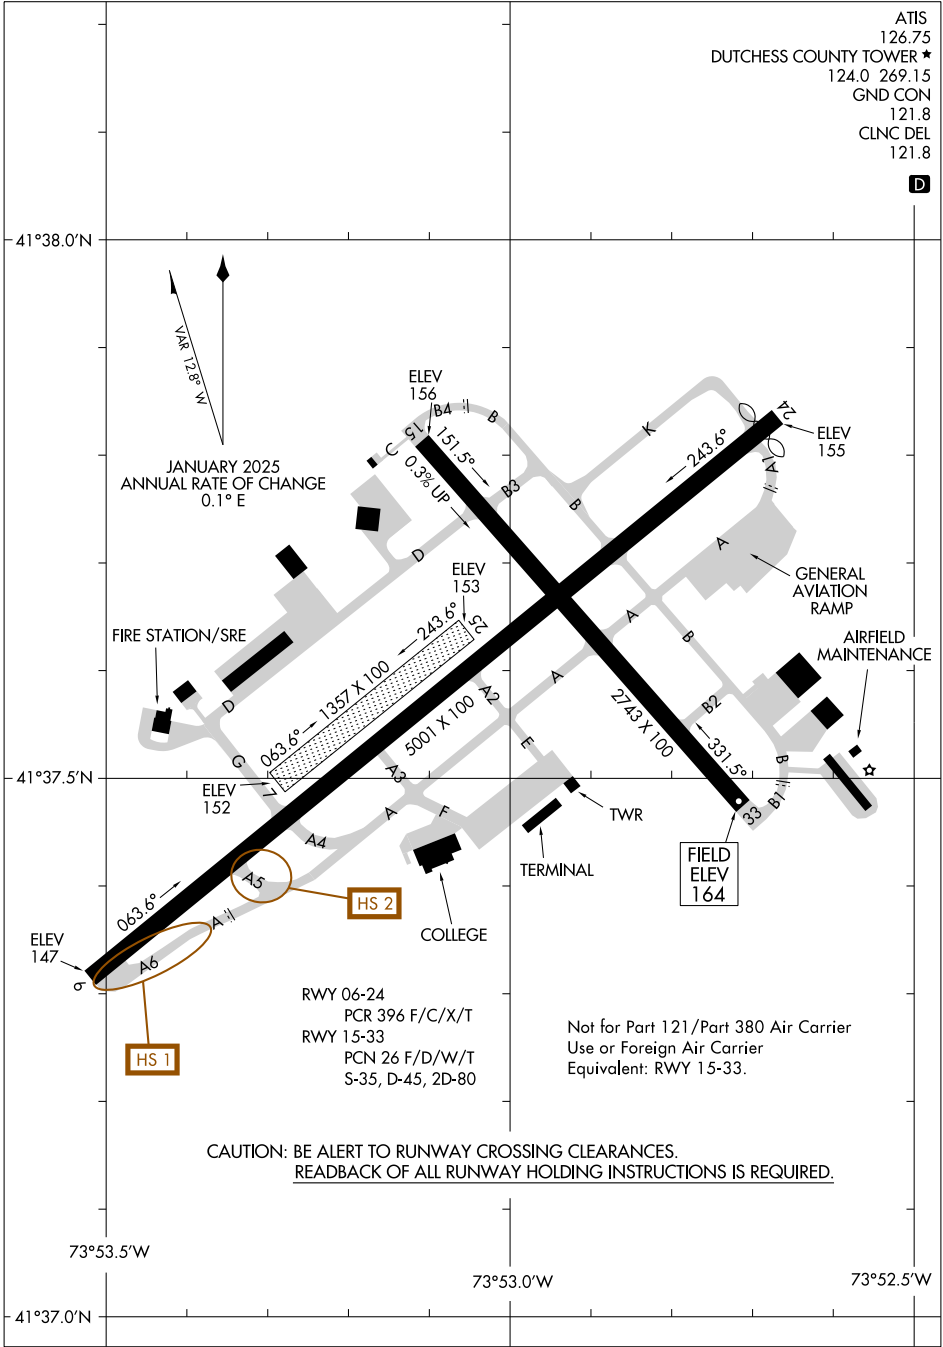

25275

AIRPORT DIAGRAM

AL-286 (FAA)

HUDSON VALLEY RGNL (POU)
POUGHKEEPSIE, NEW YORK

ATIS 126.75
 DUTCHESS COUNTY TOWER ★ 124.0 269.15
 GND CON 121.8
 CLNC DEL 121.8

D

NE-2, 19 MAR 2026 to 16 APR 2026

NE-2, 19 MAR 2026 to 16 APR 2026

AIRPORT DIAGRAM

25275

POUGHKEEPSIE, NEW YORK
HUDSON VALLEY RGNL (POU)