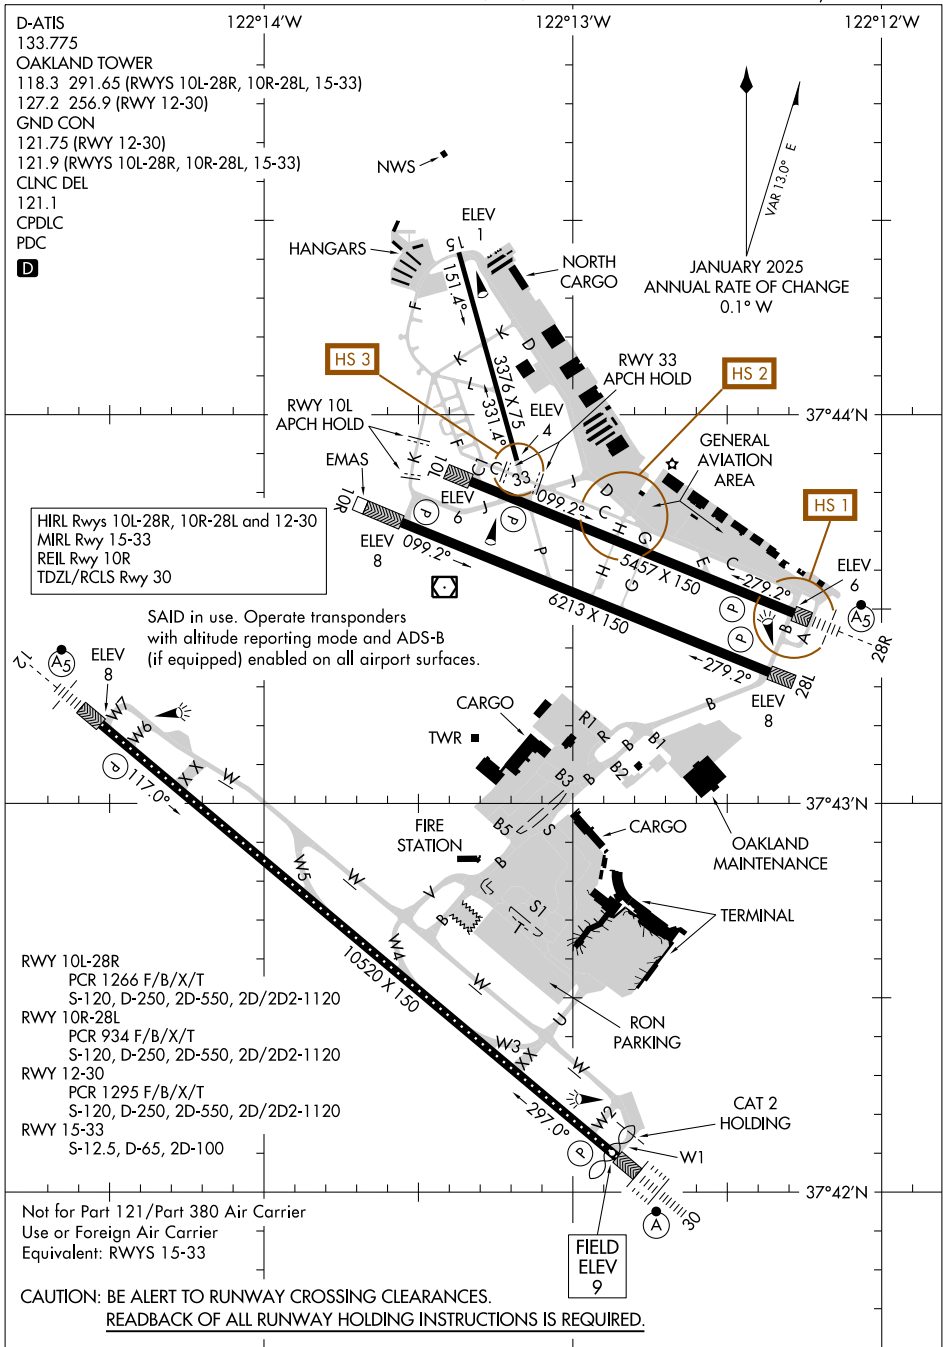

AIRPORT DIAGRAM

OAKLAND SAN FRANCISCO BAY (OAK)
OAKLAND, CALIFORNIA

AL-294 (FAA)

SW-2, 19 MAR 2026 to 16 APR 2026

SW-2, 19 MAR 2026 to 16 APR 2026

AIRPORT DIAGRAM

OAKLAND, CALIFORNIA
OAKLAND SAN FRANCISCO BAY (OAK)