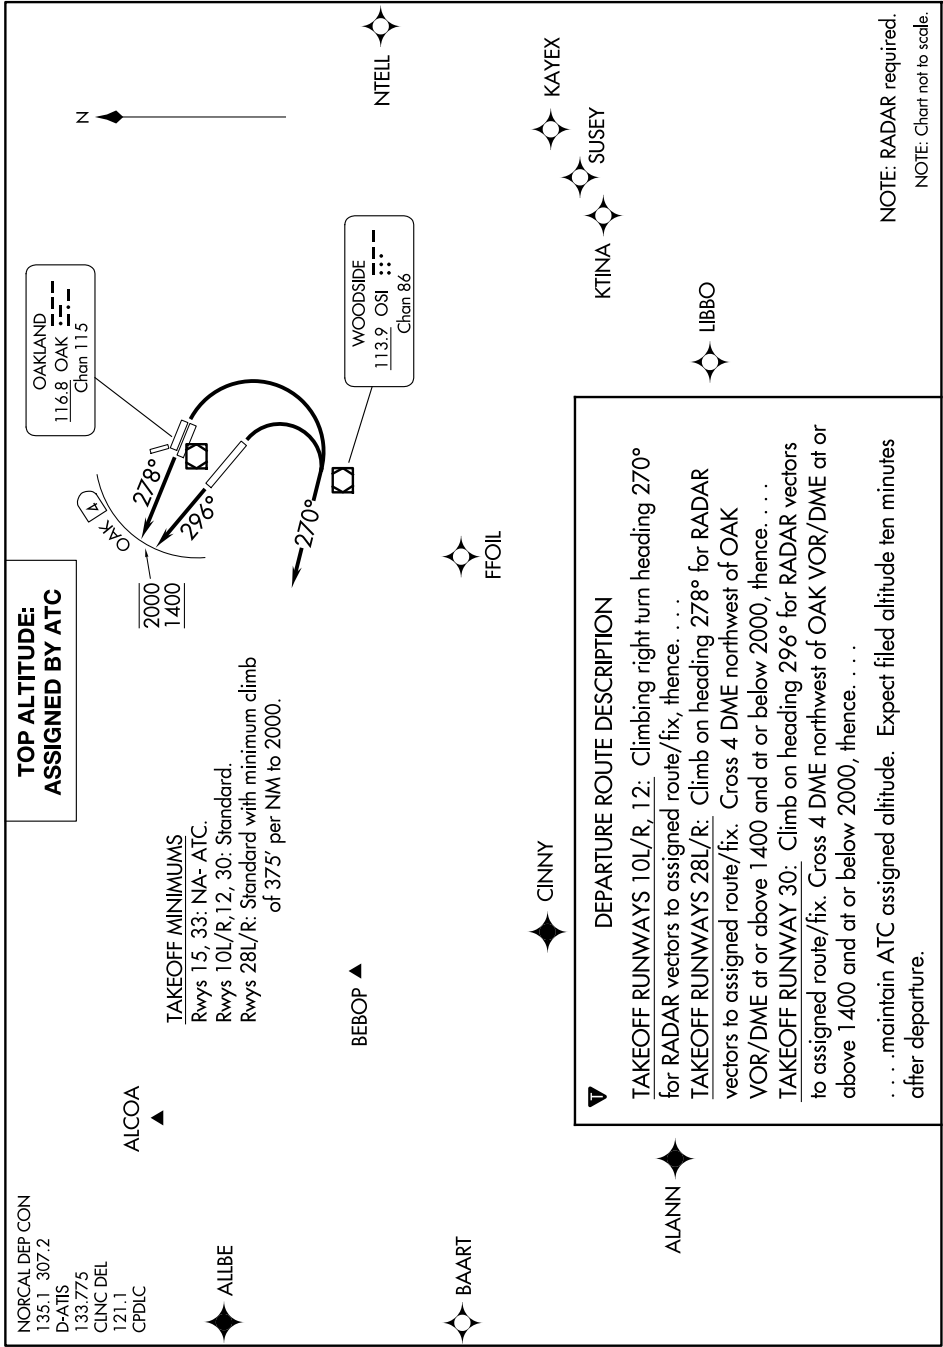

QUAKE TWO DEPARTURE

AL-294 (FAA)

OAKLAND SAN FRANCISCO BAY (OAK)
OAKLAND, CALIFORNIA

SW-2, 19 MAR 2026 to 16 APR 2026

NOTE: RADAR required.
NOTE: Chart not to scale.

QUAKE TWO DEPARTURE

SW-2, 19 MAR 2026 to 16 APR 2026