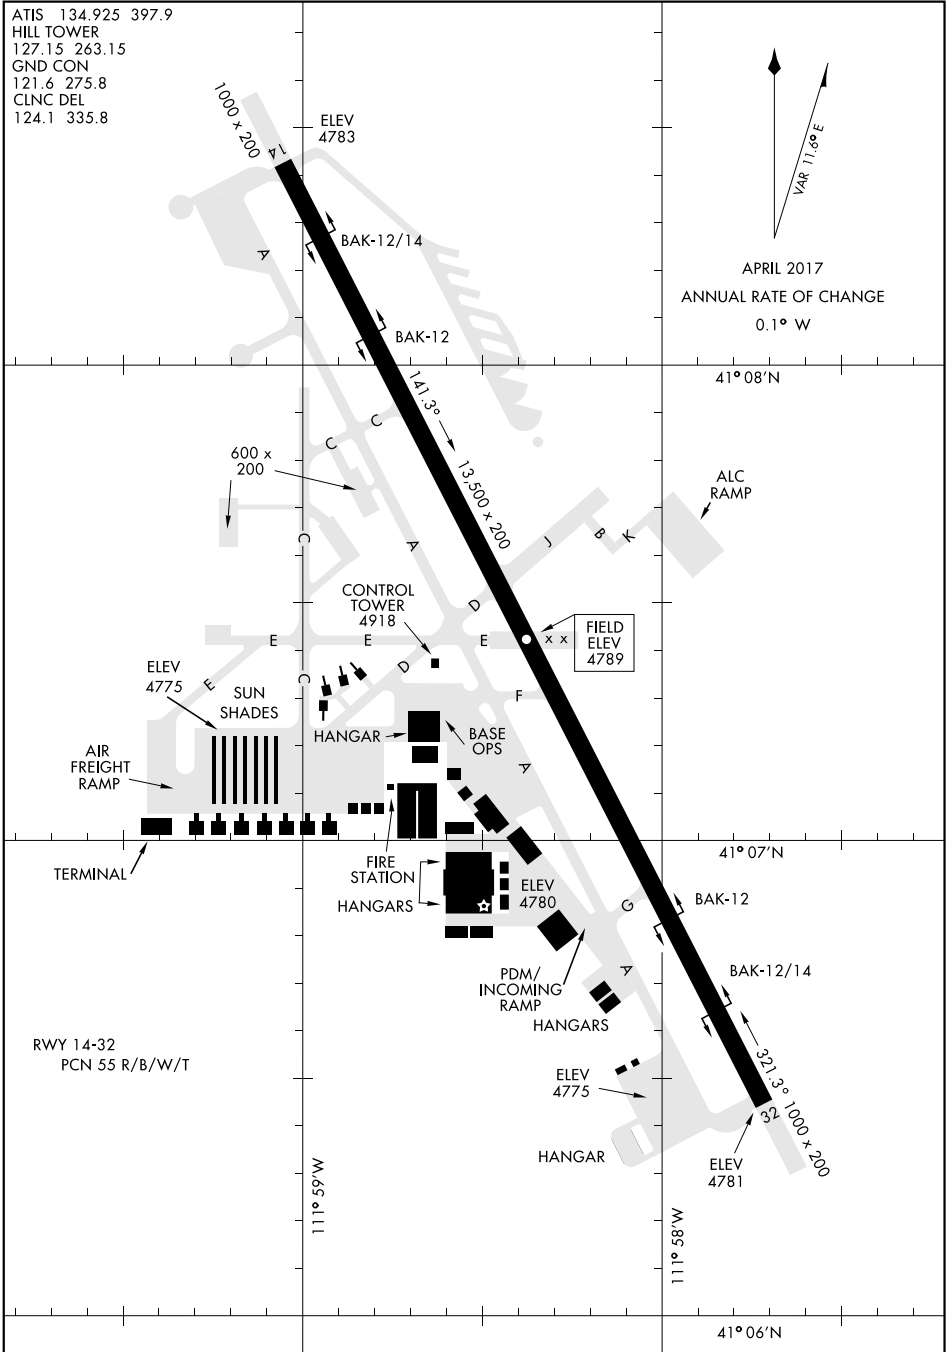

17117

AIRPORT DIAGRAM

AFD-296 [USAF]

HILL AFB (KHIF)

OGDEN, UTAH

ATIS 134.925 397.9
 HILL TOWER
 127.15 263.15
 GND CON
 121.6 275.8
 CLNC DEL
 124.1 335.8

APRIL 2017
 ANNUAL RATE OF CHANGE
 0.1° W

SW-4, 19 MAR 2026 to 16 APR 2026

SW-4, 19 MAR 2026 to 16 APR 2026

AIRPORT DIAGRAM

OGDEN, UTAH

HILL AFB (KHIF)