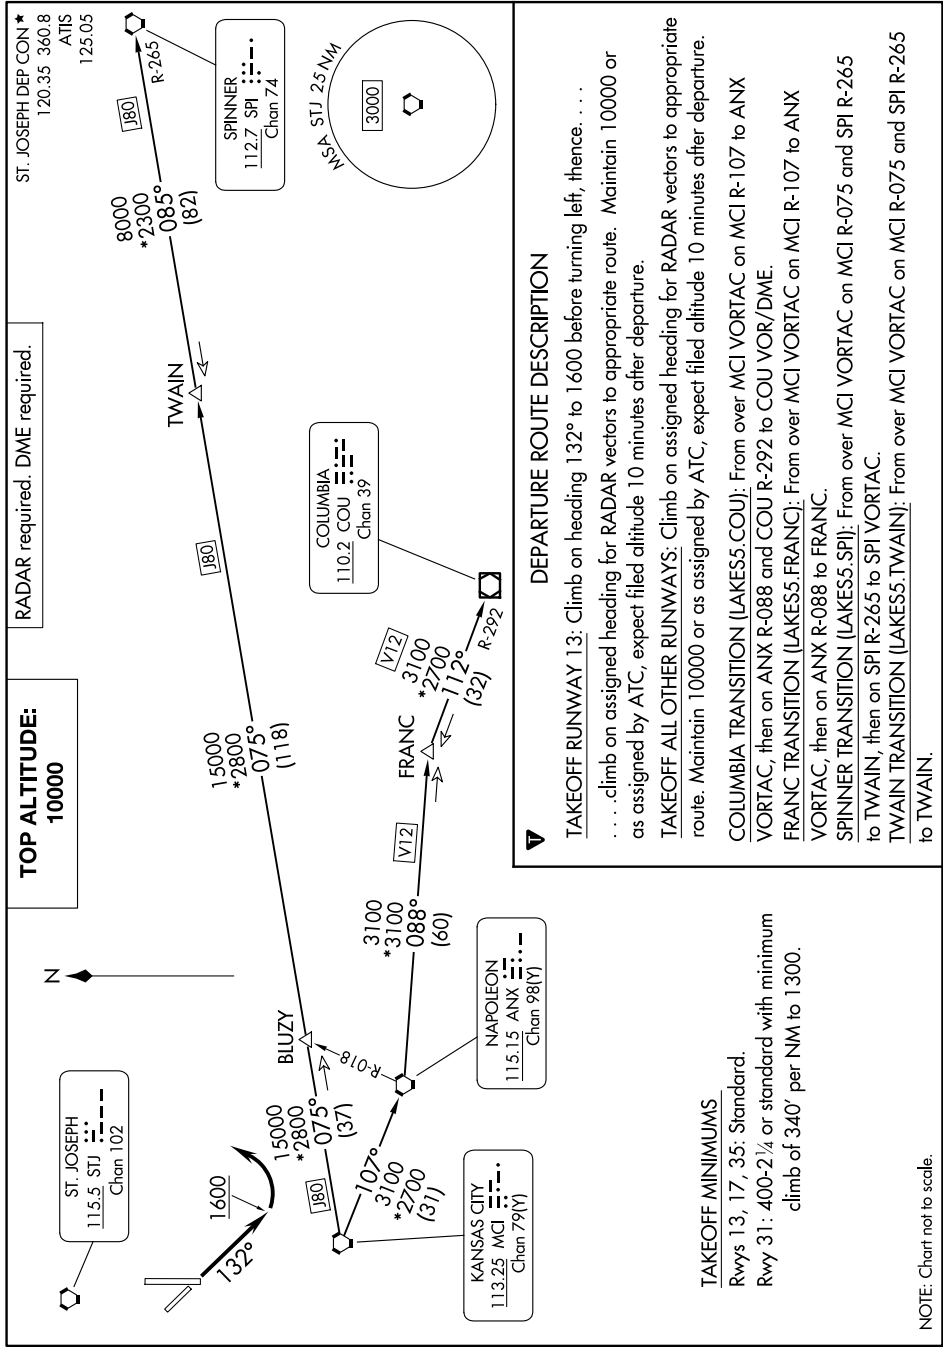

# LAKES FIVE DEPARTURE

AL-359 (FAA)

ROSECRANS MEML (STJ)

ST. JOSEPH, MISSOURI

NC-3, 19 MAR 2026 to 16 APR 2026

NC-3, 19 MAR 2026 to 16 APR 2026

# LAKES FIVE DEPARTURE

ST. JOSEPH, MISSOURI

ROSECRANS MEML (STJ)

NOTE: Chart not to scale.