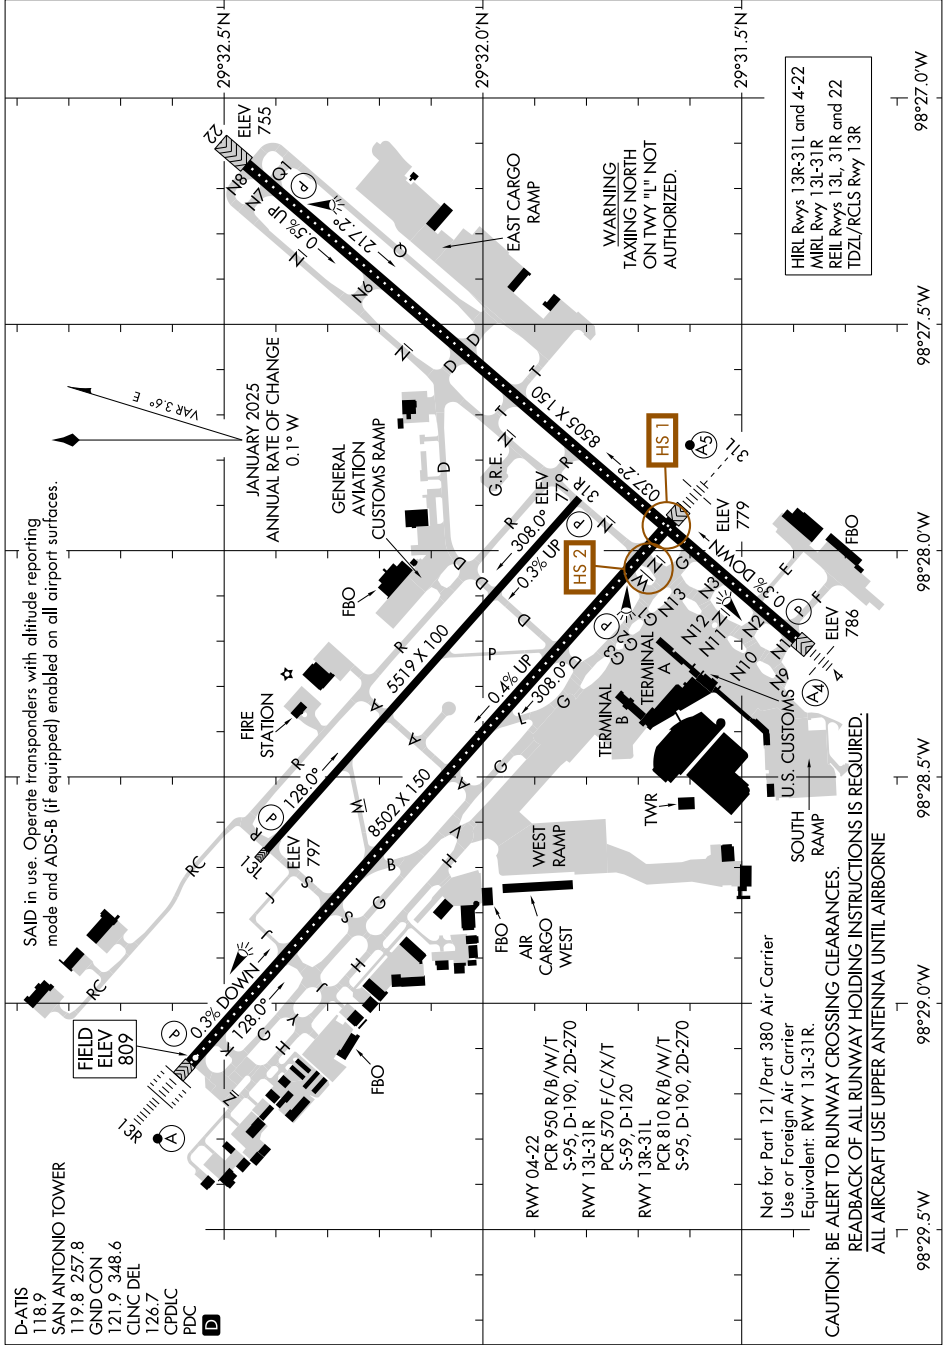

AIRPORT DIAGRAM

AL-369 (FAA)

SAN ANTONIO INTL (SAT)
SAN ANTONIO, TEXAS

SC-3, 19 MAR 2026 to 16 APR 2026

SC-3, 19 MAR 2026 to 16 APR 2026

AIRPORT DIAGRAM

SAN ANTONIO, TEXAS
SAN ANTONIO INTL (SAT)