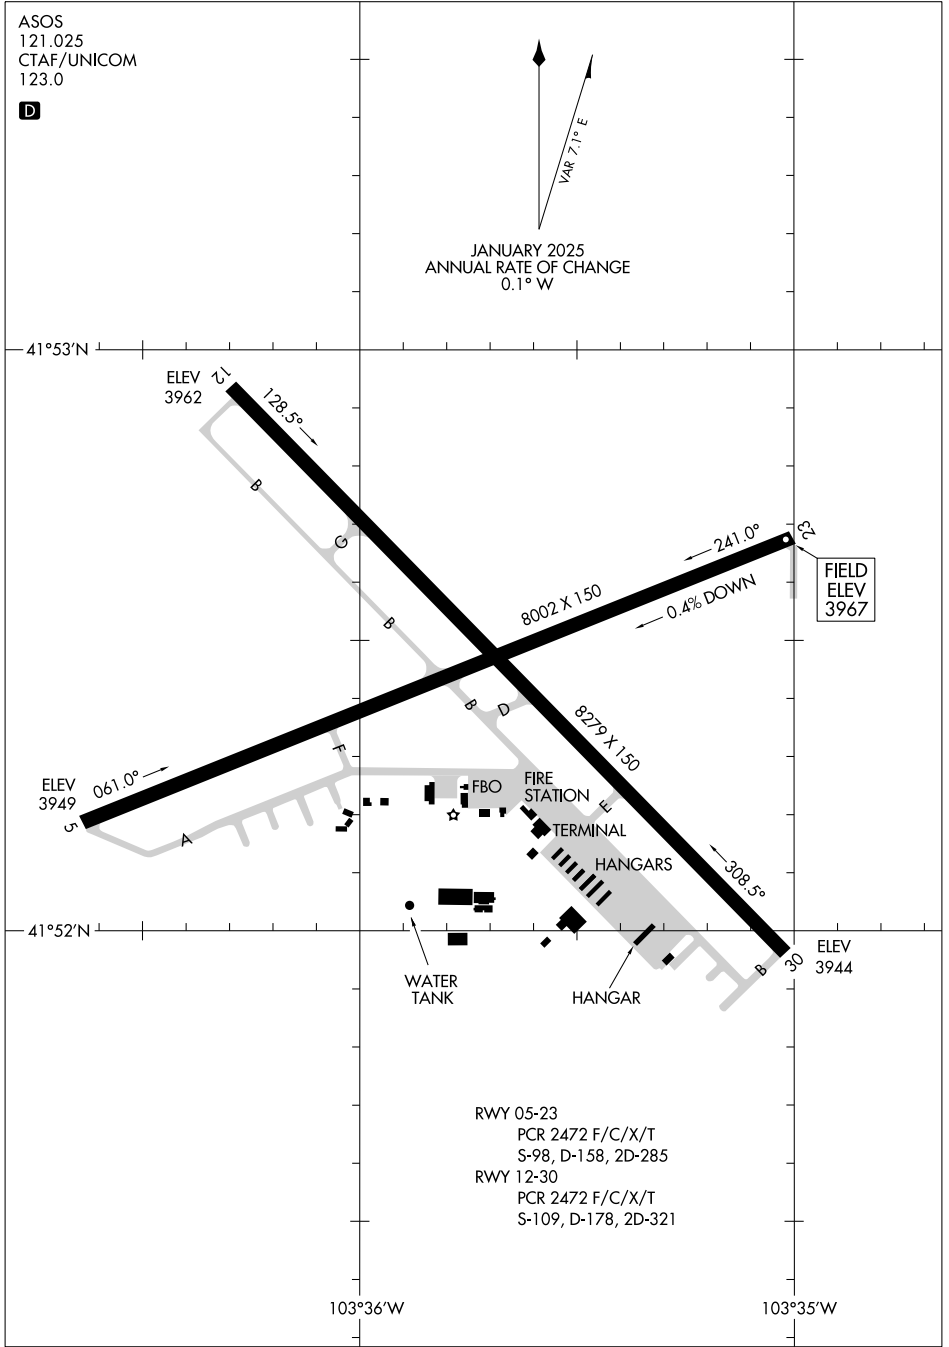

25219

# AIRPORT DIAGRAM

SCOTTSBLUFF/WESTERN NEBRASKA RGNL/  
WM B HEILIG FLD AL-383 (FAA)

(BFF)  
SCOTTSBLUFF, NEBRASKA

ASOS  
121.025  
CTAF/UNICOM  
123.0

NC-2, 19 MAR 2026 to 16 APR 2026

NC-2, 19 MAR 2026 to 16 APR 2026

RWY 05-23  
PCR 2472 F/C/X/T  
S-98, D-158, 2D-285

RWY 12-30  
PCR 2472 F/C/X/T  
S-109, D-178, 2D-321