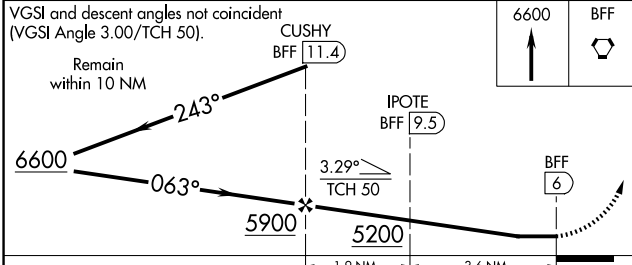

ELEV 3967 **D** TDZE 3952

HIRL Rwy 12-30 **0**
MIRL Rwy 5-23 **0**

CATEGORY	A	B	C	D
S-5	4480-1 528 (600-1)	4480-1½ 528 (600-1½)	4480-1¾ 528 (600-1¾)	4480-2 528 (600-2)
CIRCLING	4500-1 533 (600-1)	4560-1½ 593 (600-1½)	4740-2½ 773 (800-2½)