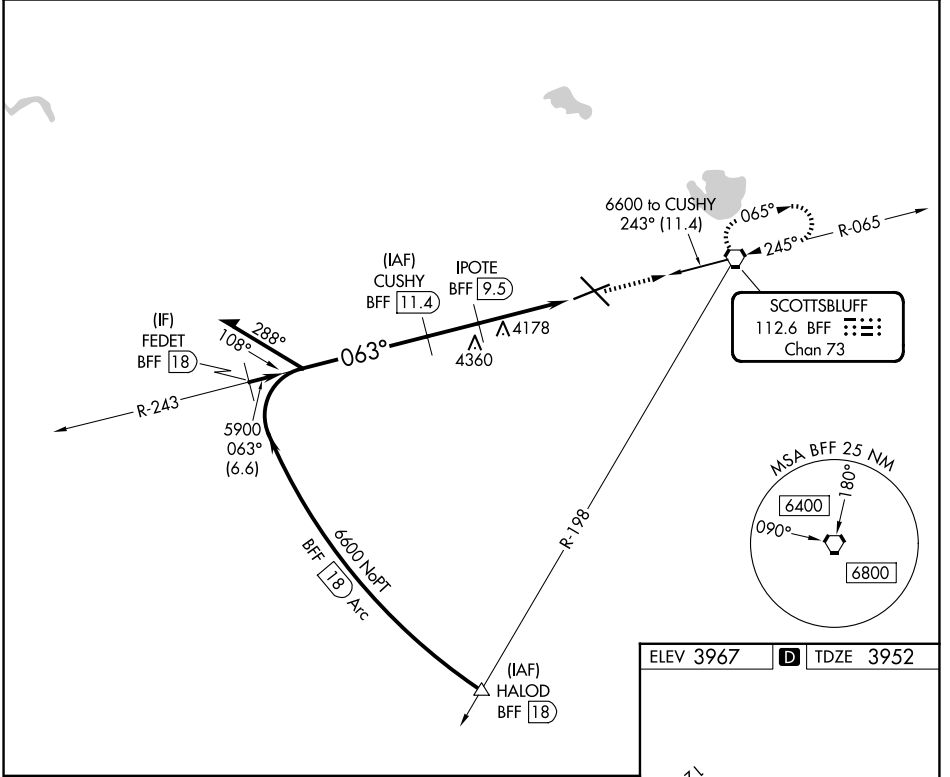

VORTAC BFF <b>112.6</b> Chan 73	APP CRS <b>063°</b>	Rwy Ldg TDZE 8002 3952	Apt Elev 3967
---------------------------------------	------------------------	------------------------------	------------------

**VOR/DME RWY 5**  
SCOTTSLUFF/WESTERN NEBRASKA RGNL/WM B HEILIG FLD (B'F'F')

**⚠** When local altimeter setting not received, use Alliance altimeter setting: increase all MDAs 100 feet and visibility Cats C and D ½ SM.

**MISSED APPROACH:** Climb to 6600 direct BFF VORTAC and hold, continue climb-in-hold to 6600.

ASOS <b>121.025</b>	DENVER CENTER <b>127.95 338.2</b>	UNICOM <b>123.0 (CTAF) 0</b>
------------------------	--------------------------------------	---------------------------------

NC-2, 19 MAR 2026 to 16 APR 2026

NC-2, 19 MAR 2026 to 16 APR 2026

ELEV 3967 **D** TDZE 3952

HIRL Rwy 12-30 **0**  
MIRL Rwy 5-23 **0**

CATEGORY	A	B	C	D
S-5	4480-1 528 (600-1)	4480-1½ 528 (600-1½)	4480-1¾ 528 (600-1¾)	4480-2 528 (600-2)
CIRCLING	4500-1 533 (600-1)	4560-1½ 593 (600-1½)	4740-2½ 773 (800-2½)	