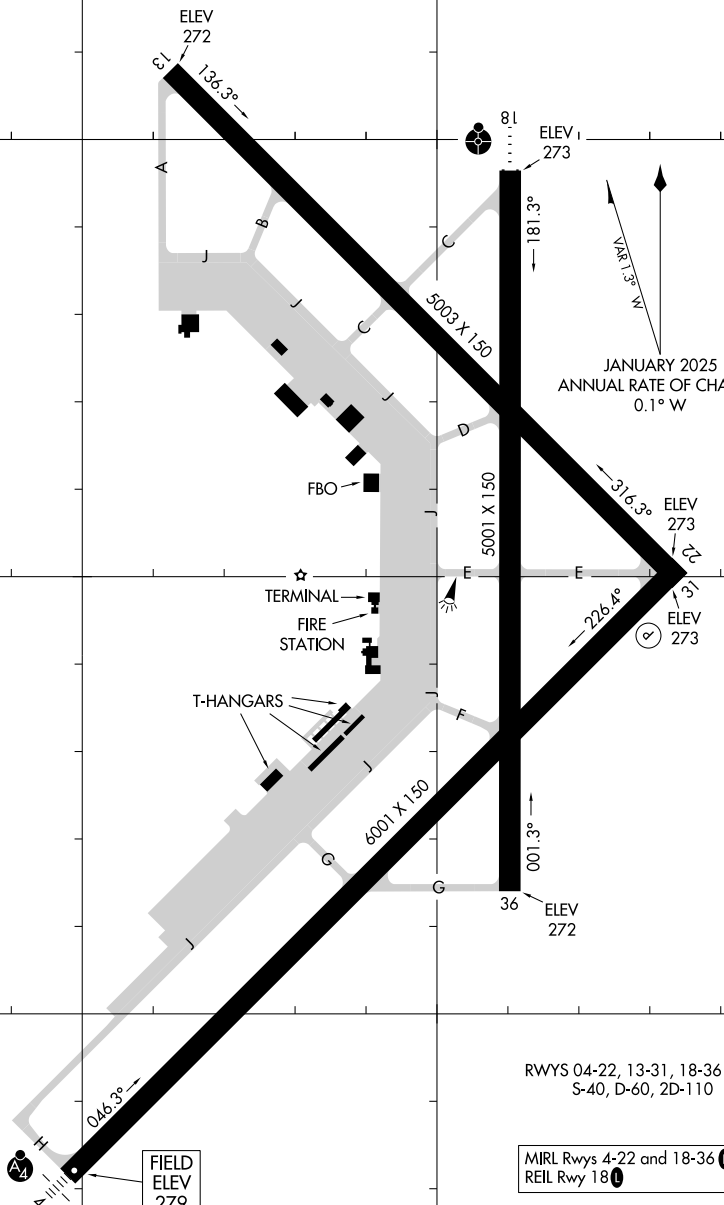

25219

# AIRPORT DIAGRAM

AL-441 (FAA)

WALNUT RIDGE RGNL (A.R.G)  
WALNUT RIDGE, ARKANSAS

AWOS-3PT  
126.525  
CTAF/UNICOM  
122.8

90°56'W

90°55.5'W

36°08'N

36°07.5'N

36°07'N

SC-1, 19 MAR 2026 to 16 APR 2026

SC-1, 19 MAR 2026 to 16 APR 2026