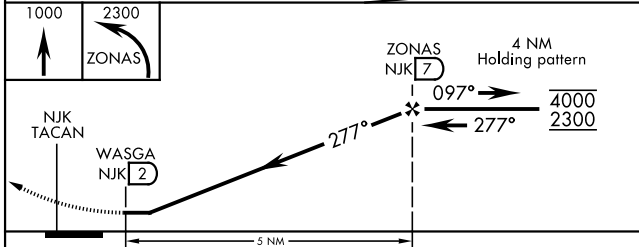

# TACAN-A

TACAN NJK Chan 47	APCH CRS 277°	Rwy ldg TDZE N/A	N/A
		Arprt Elev	-42

[USN]

EL CENTRO NAF (VRACIU FLD) (KNJK)

**▼** Circling to Rwy 30 not authorized at night. MISSED APPROACH: Climb to 1000, then climbing left turn to 2300 direct ZONAS and hold.

ATIS ★ 269.275	APP CON 132.275 292.2	TOWER ★ 119.1 360.2	GND CON 121.9 254.35
-------------------	--------------------------	------------------------	-------------------------

CATEGORY	A	B	C	D	HIRL Rwy 8-26, 12-30
CIRCLING	480-1 522 (600-1)		480-1½ 522 (600-1½)	520-2 562 (600-2)	

# TACAN-A

SW-3, 19 MAR 2026 to 16 APR 2026

SW-3, 19 MAR 2026 to 16 APR 2026