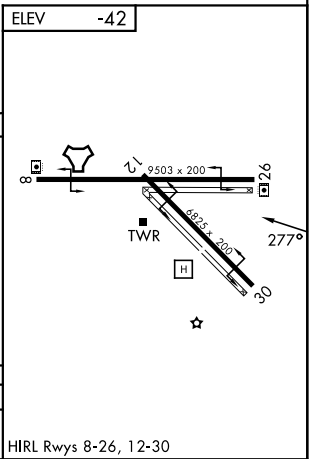

# TACAN-A

TACAN NJK Chan 47	APCH CRS 277°	Rwy ldg TDZE N/A	N/A
		Arprt Elev	-42

[USN]

EL CENTRO NAF (VRACIU FLD) (KNJK)

**▼** Circling to Rwy 30 not authorized at night. MISSED APPROACH: Climb to 1000, then climbing left turn to 2300 direct ZONAS and hold.

ATIS ★ 269.275	APP CON 132.275 292.2	TOWER ★ 119.1 360.2	GND CON 121.9 254.35
-------------------	--------------------------	------------------------	-------------------------

CATEGORY	A	B	C	D	HIRL Rwy 8-26, 12-30
CIRCLING	480-1 522 (600-1)		480-1½ 522 (600-1½)	520-2 562 (600-2)	