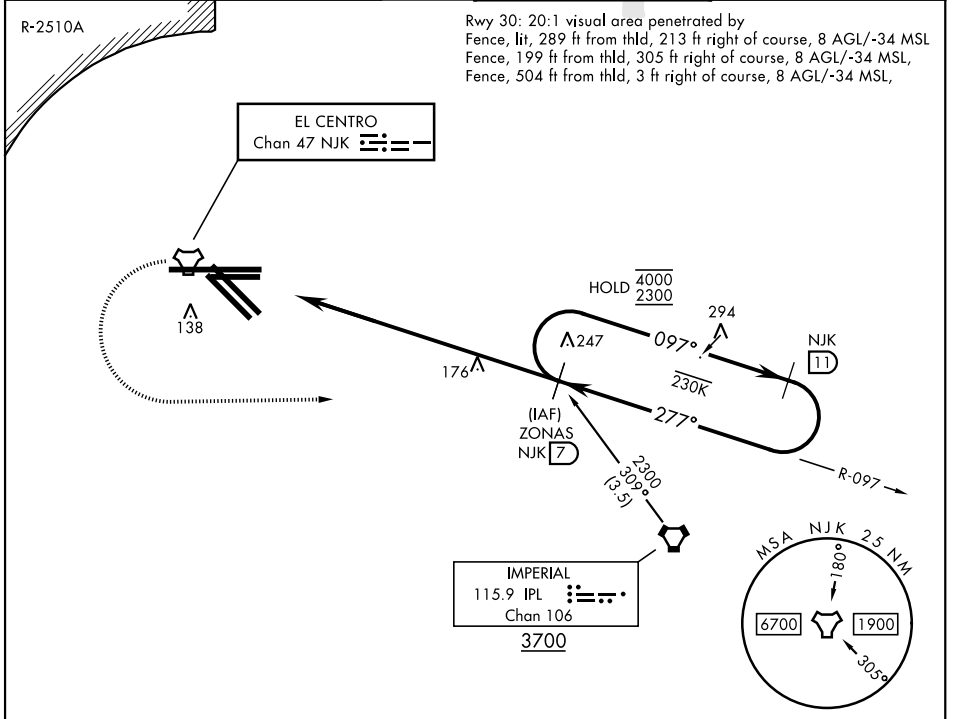

# TACAN-A

TACAN NJK Chan 47	APCH CRS 277°	Rwy ldg TDZE N/A	N/A
		Arprt Elev	-42

[USN]

EL CENTRO NAF (VRACIU FLD) (KNJK)

**▼** Circling to Rwy 30 not authorized at night. MISSED APPROACH: Climb to 1000, then climbing left turn to 2300 direct ZONAS and hold.

ATIS ★ 269.275	APP CON 132.275 292.2	TOWER ★ 119.1 360.2	GND CON 121.9 254.35
-------------------	--------------------------	------------------------	-------------------------

CATEGORY	A	B	C	D	HIRL Rwy 8-26, 12-30
CIRCLING	480-1 522 (600-1)		480-1½ 522 (600-1½)	520-2 562 (600-2)	

# TACAN-A

SW-3, 19 MAR 2026 to 16 APR 2026

SW-3, 19 MAR 2026 to 16 APR 2026