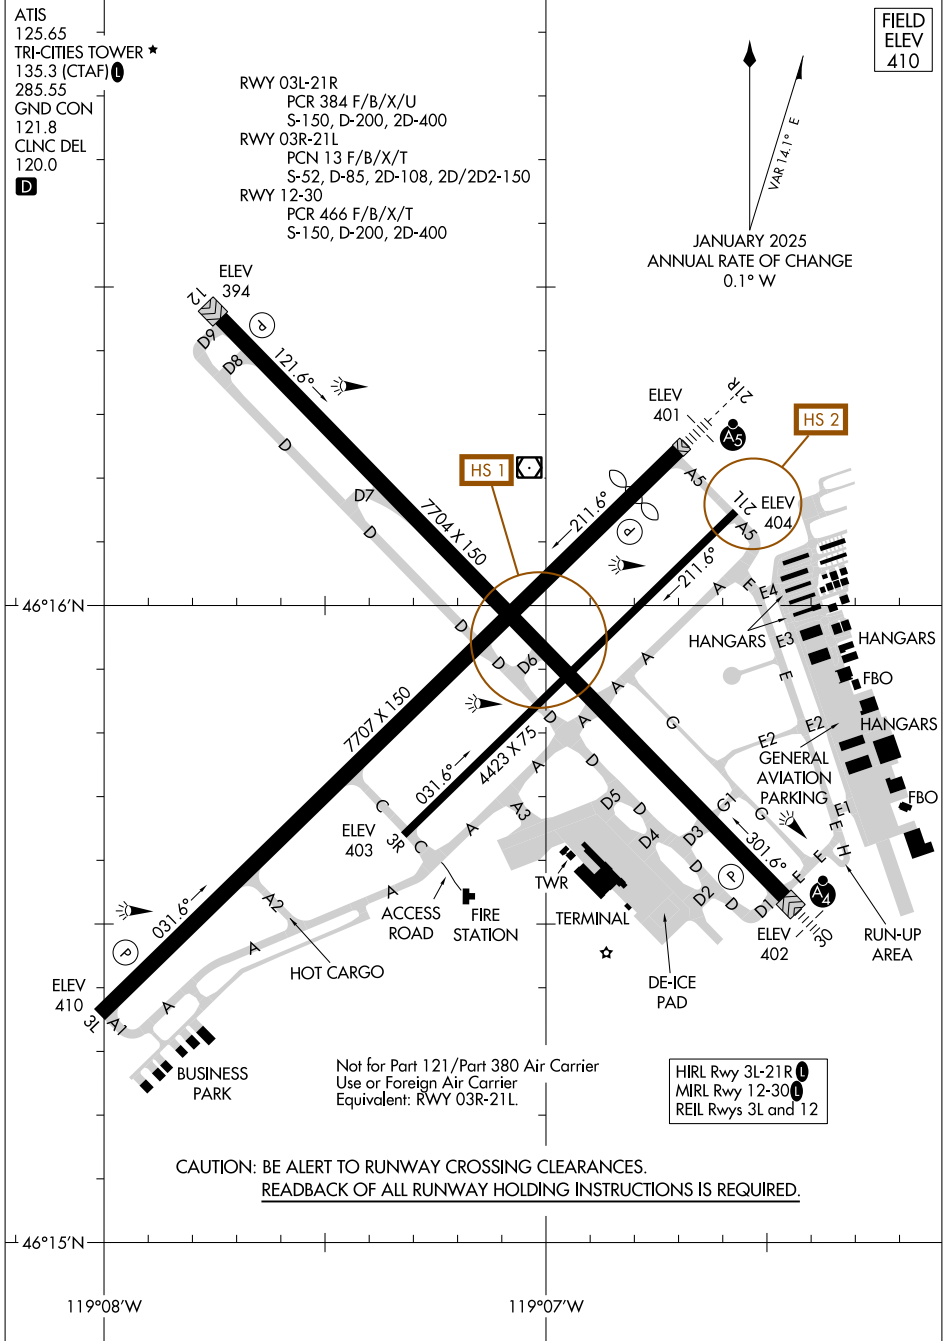

25275

AIRPORT DIAGRAM

AL-474 (FAA)

TRI-CITIES (PSC)
PASCO, WASHINGTON

NW-1, 19 MAR 2026 to 16 APR 2026

NW-1, 19 MAR 2026 to 16 APR 2026

AIRPORT DIAGRAM

25275

PASCO, WASHINGTON
TRI-CITIES (PSC)