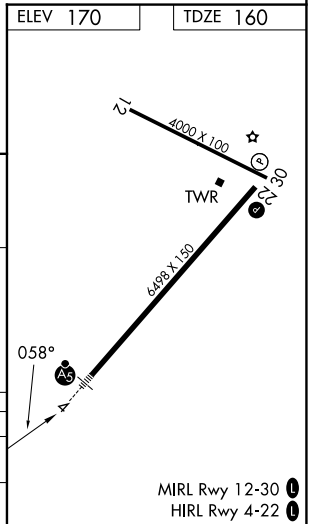

TACAN LDK Chan 125 (117.8)	APP CRS 058°	Rwy Ldg 6498 TDZE 160 Apt Elev 170
---------------------------------------------	---------------------	---------------------------------------------------------------

TACAN RWY 4

TUSCALOOSA NTL (TCL)

⚠ Circling Rwy 12, 30 NA at night. Inop table does not apply.

MALSR

MISSED APPROACH: Climb to 2300 direct LDK TACAN and LDK TACAN R-098 to ZIVMU/LDK 7 DME and hold.

ASOS 132.825	BIRMINGHAM APP CON 120.15 269.25	TUSCALOOSA TOWER ★ 126.3 (CTAF) 0 256.7	GND CON 121.8 257.95	UNICOM 122.95
---------------------	-----------------------------------------	------------------------------------------------	-----------------------------	----------------------

CATEGORY	A	B	C	D
S-4	840-1	680 (700-1)	840-1 $\frac{7}{8}$	680 (700-1 $\frac{7}{8}$)
CIRCLING	840-1	670 (700-1)	960-2 $\frac{1}{4}$ 790 (800-2 $\frac{1}{4}$)	960-2 $\frac{1}{2}$ 790 (800-2 $\frac{1}{2}$)