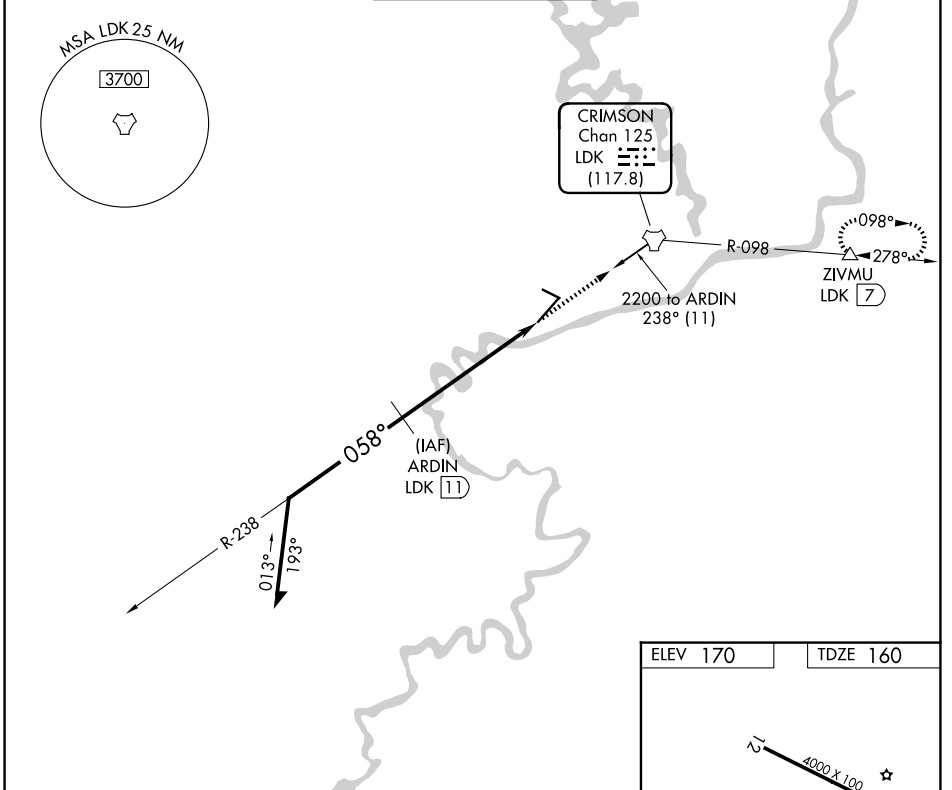

TACAN LDK Chan 125 (117.8)	APP CRS 058°	Rwy Ldg 6498 TDZE 160 Apt Elev 170
---------------------------------------------	---------------------	---------------------------------------------------------------

TACAN RWY 4

TUSCALOOSA NTL (TCL)

⚠ Circling Rwy 12, 30 NA at night. Inop table does not apply.

MALSR

MISSED APPROACH: Climb to 2300 direct LDK TACAN and LDK TACAN R-098 to ZIVMU/LDK 7 DME and hold.

ASOS 132.825	BIRMINGHAM APP CON 120.15 269.25	TUSCALOOSA TOWER ★ 126.3 (CTAF) 0 256.7	GND CON 121.8 257.95	UNICOM 122.95
---------------------	-----------------------------------------	------------------------------------------------	-----------------------------	----------------------

CATEGORY	A	B	C	D
S-4	840-1	680 (700-1)	840-1 $\frac{7}{8}$	680 (700-1 $\frac{7}{8}$)
CIRCLING	840-1	670 (700-1)	960-2 $\frac{1}{4}$ 790 (800-2 $\frac{1}{4}$)	960-2 $\frac{1}{2}$ 790 (800-2 $\frac{1}{2}$)

SE-4, 19 MAR 2026 to 16 APR 2026

SE-4, 19 MAR 2026 to 16 APR 2026