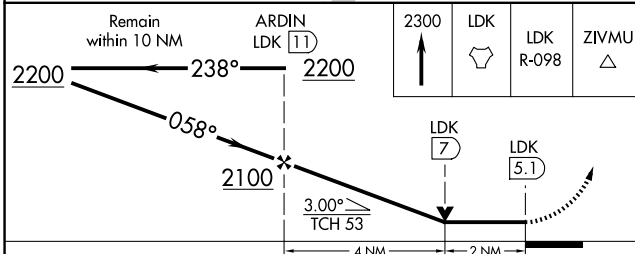

TACAN RWY 4

TUSCALOOSA NTL (TCL)

⚠ Circling Rwy 12, 30 NA at night. Inop table does not apply.

MALSR

MISSED APPROACH: Climb to 2300 direct LDK TACAN and LDK TACAN R-098 to ZIVMU/LDK 7 DME and hold.

ASOS 132.825	BIRMINGHAM APP CON 120.15 269.25	TUSCALOOSA TOWER ★ 126.3 (CTAF) 0 256.7	GND CON 121.8 257.95	UNICOM 122.95
---------------------	-----------------------------------------	------------------------------------------------	-----------------------------	----------------------

CATEGORY	A	B	C	D
S-4	840-1	680 (700-1)	840-1 $\frac{7}{8}$	680 (700-1 $\frac{7}{8}$)
CIRCLING	840-1	670 (700-1)	960-2 $\frac{1}{4}$ 790 (800-2 $\frac{1}{4}$)	960-2 $\frac{1}{2}$ 790 (800-2 $\frac{1}{2}$)