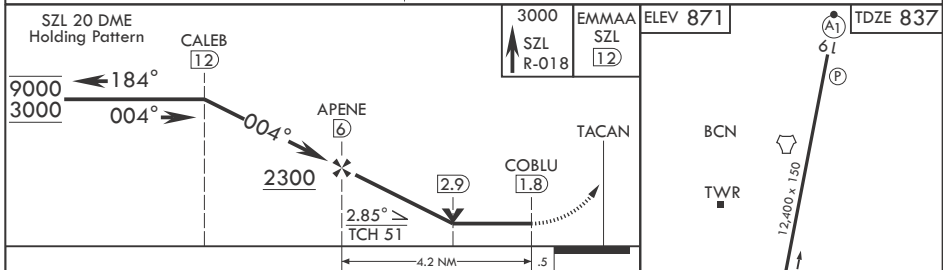

KNOB NOSTER, MISSOURI

TACAN Y RWY 1

TACAN SZL Chan 35	APCH CRS 004°	Rwy Idg TDZE Arprt Elev	12,400 837 871

(USAF)

WHITEMAN AFB (KSZL)

▼ *When ALS inop, increase CAT AB RVR to 55 and vis to 1 mile, CAT CDE vis to 1 1/2 miles.
**Circling not authorized W of Rwy 1-19.

MISSED APPROACH: Climb to 3000 via SZL TACAN R-018 to EMMAA and hold.

ATIS* 118.725 239.025	APP CON* 127.45 284.0	TOWER* 132.4 318.8	GND CON* 119.125 275.8	ASR

CATEGORY	A	B	C	D	E
S-1*	1360/24 523 (500-1/2)		1360/55 523		(500-1)
CIRCLING**	1360-1 489 (500-1)		1360-1 1/2 489 (500-1 1/2)	1440-2 569 (600-2)	1460-2 589 (600-2)