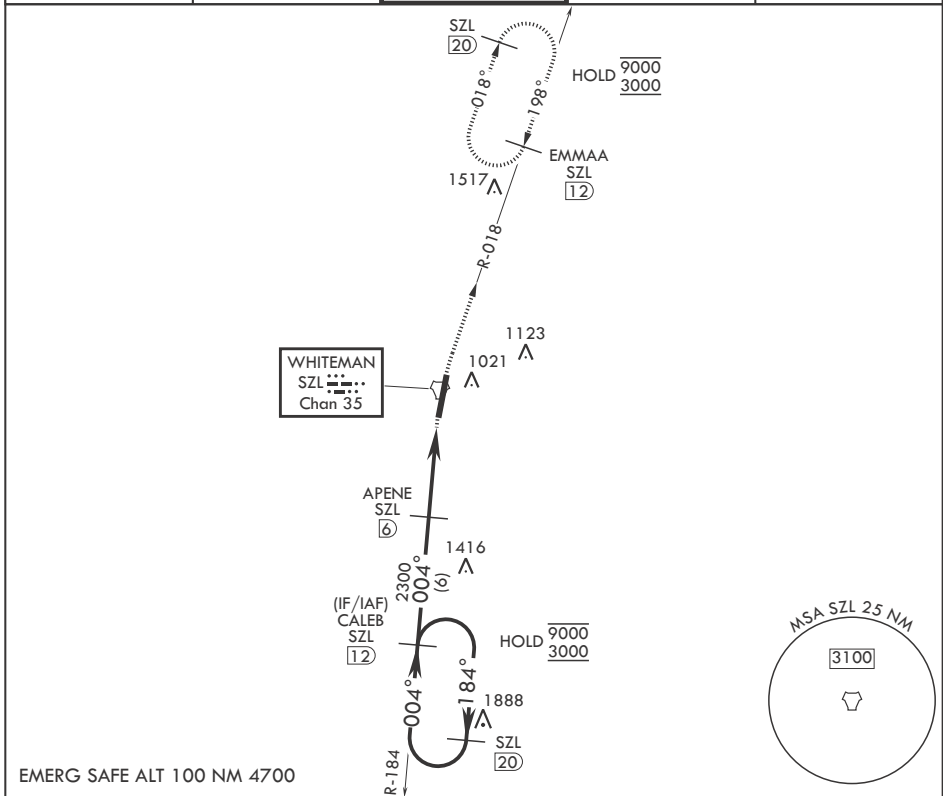

KNOB NOSTER, MISSOURI

TACAN Y RWY 1

TACAN SZL Chan 35	APCH CRS 004°	Rwy Idg TDZE Arprt Elev	12,400 837 871
-------------------	---------------	-------------------------	----------------------

(USAF)

WHITEMAN AFB (KSZL)

▼ *When ALS inop, increase CAT AB RVR to 55 and vis to 1 mile, CAT CDE vis to 1 1/2 miles.
**Circling not authorized W of Rwy 1-19.

MISSED APPROACH: Climb to 3000 via SZL TACAN R-018 to EMMAA and hold.

CATEGORY	A	B	C	D	E
S-1*	1360/24 523 (500-1/2)		1360/55 523		(500-1)
CIRCLING**	1360-1 489 (500-1)		1360-1 1/2 489 (500-1 1/2)	1440-2 569 (600-2)	1460-2 589 (600-2)

KNOB NOSTER, MISSOURI
Amdt 2 25DEC25

38°44'N - 93°33'W

WHITEMAN AFB (KSZL)

TACAN Y RWY 1

NC-3, 19 MAR 2026 to 16 APR 2026

NC-3, 19 MAR 2026 to 16 APR 2026