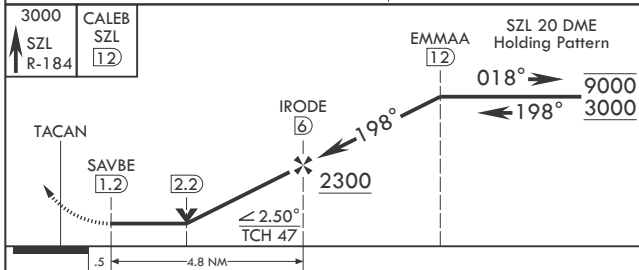

CATEGORY	A	B	C	D	E
S-19*	1300/24 429 (500-½)		1300/40 429		(500-¾)
CIRCLING**	1340-1 469 (500-1)		1340-1½ 469 (500-1½)	1440-2 569 (600-2)	1460-2 589 (600-2)

KNOB NOSTER, MISSOURI
Amdt 2 25DEC25

38°44'N - 93°33'W

WHITEMAN AFB (KSZL)

TACAN Y RWY 19

NC-3, 19 MAR 2026 to 16 APR 2026

NC-3, 19 MAR 2026 to 16 APR 2026