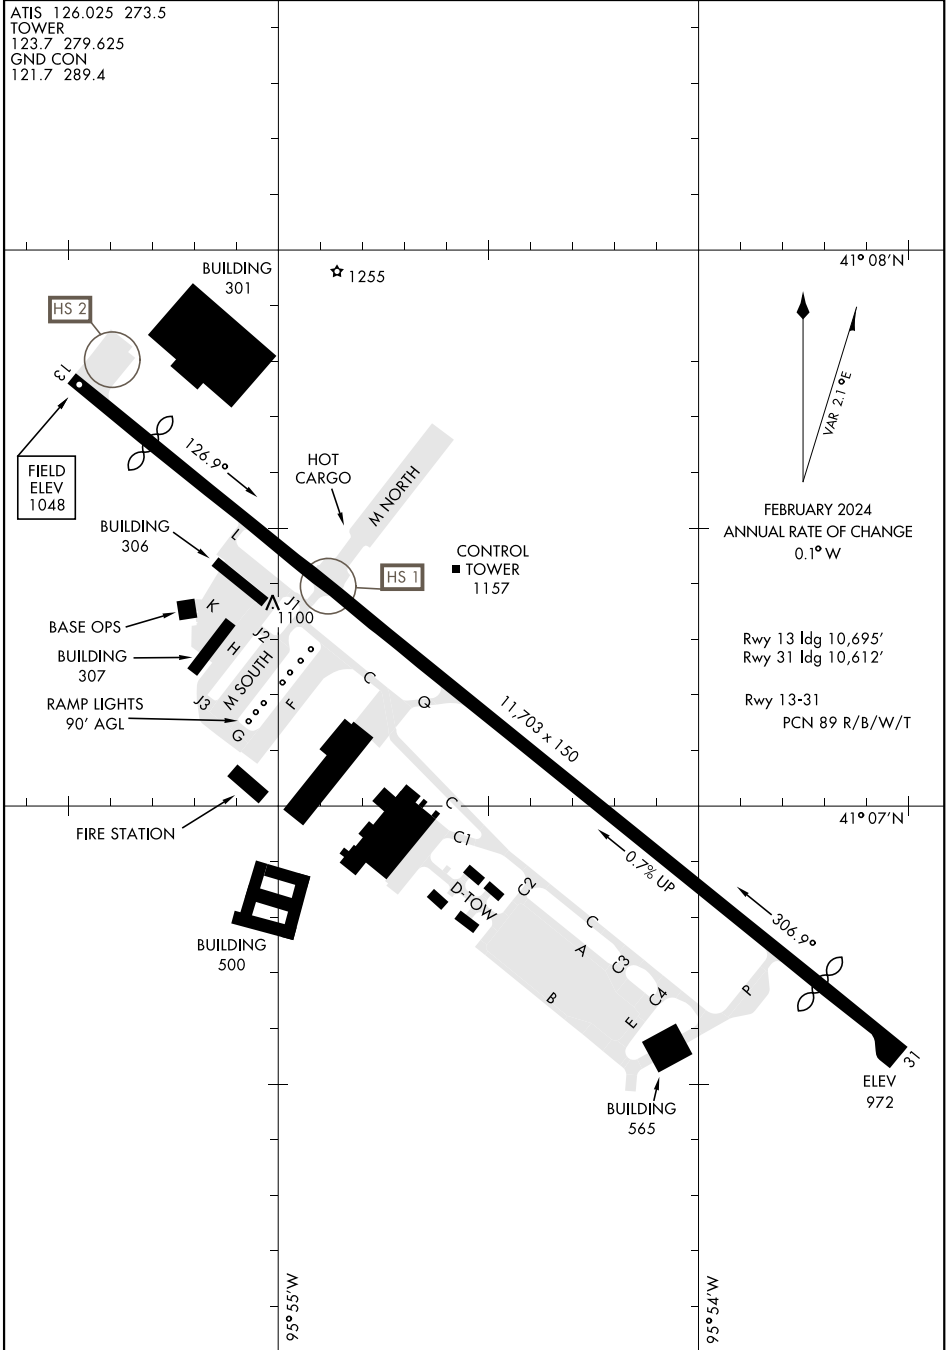

AIRPORT DIAGRAM

[USAF]

OFFUTT AFB (KOFF)

OMAHA, NEBRASKA

ATIS 126.025 273.5
 TOWER 123.7 279.625
 GND CON 121.7 289.4

NC-2, 19 MAR 2026 to 16 APR 2026

NC-2, 19 MAR 2026 to 16 APR 2026

AIRPORT DIAGRAM

OMAHA, NEBRASKA
OFFUTT AFB (KOFF)