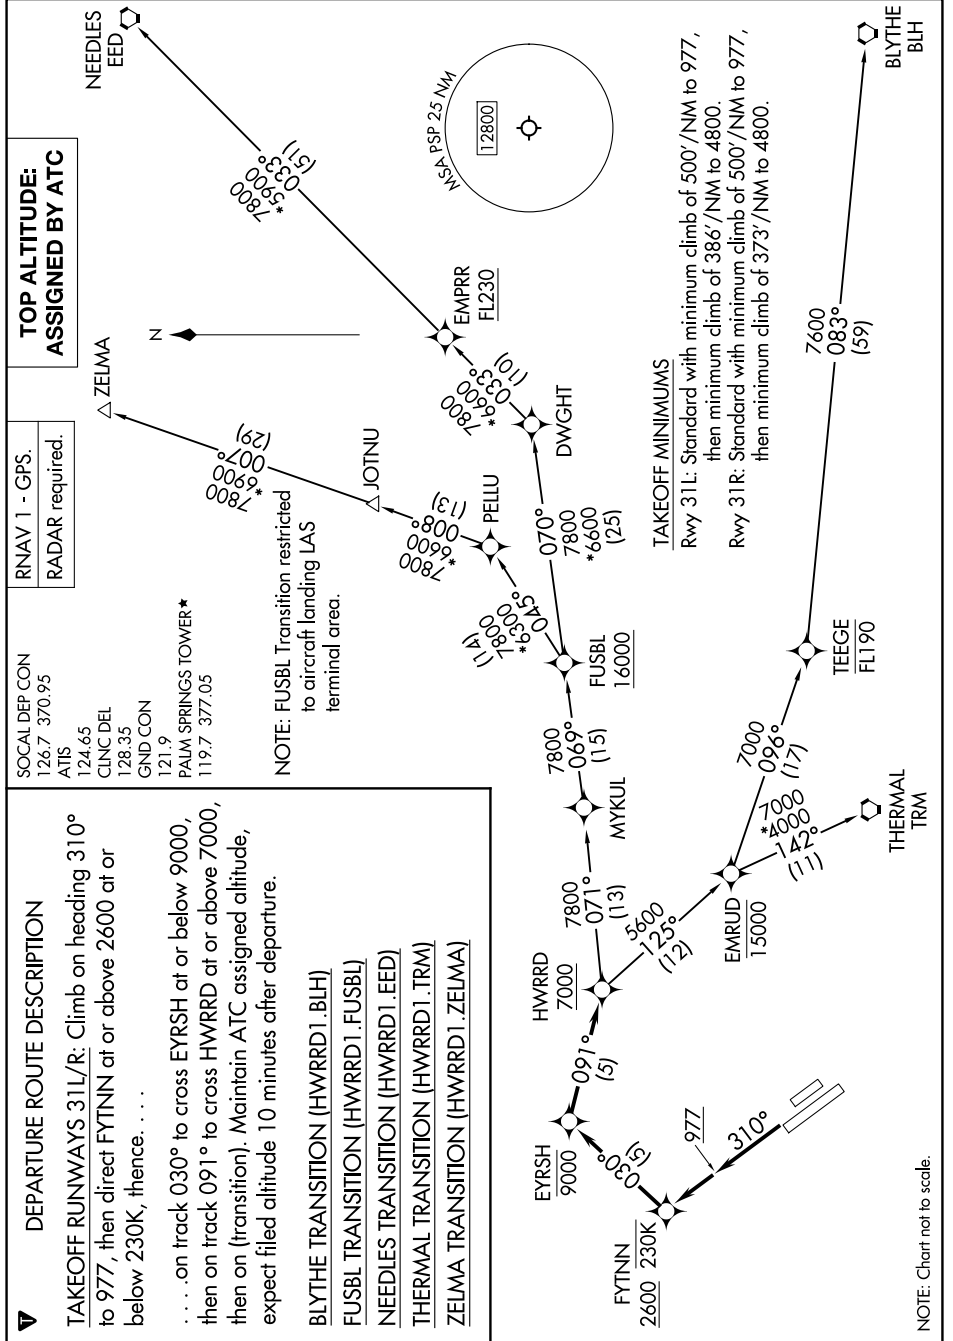

# HWRRD ONE DEPARTURE (RNAV)

AL-545 (FAA)

PALM SPRINGS INTL (PSP)  
PALM SPRINGS, CALIFORNIA

SW-3, 19 MAR 2026 to 16 APR 2026

SW-3, 19 MAR 2026 to 16 APR 2026

# HWRRD ONE DEPARTURE (RNAV)

(HWRRD1.HWRRD) 12JUN25

PALM SPRINGS, CALIFORNIA  
PALM SPRINGS INTL (PSP)