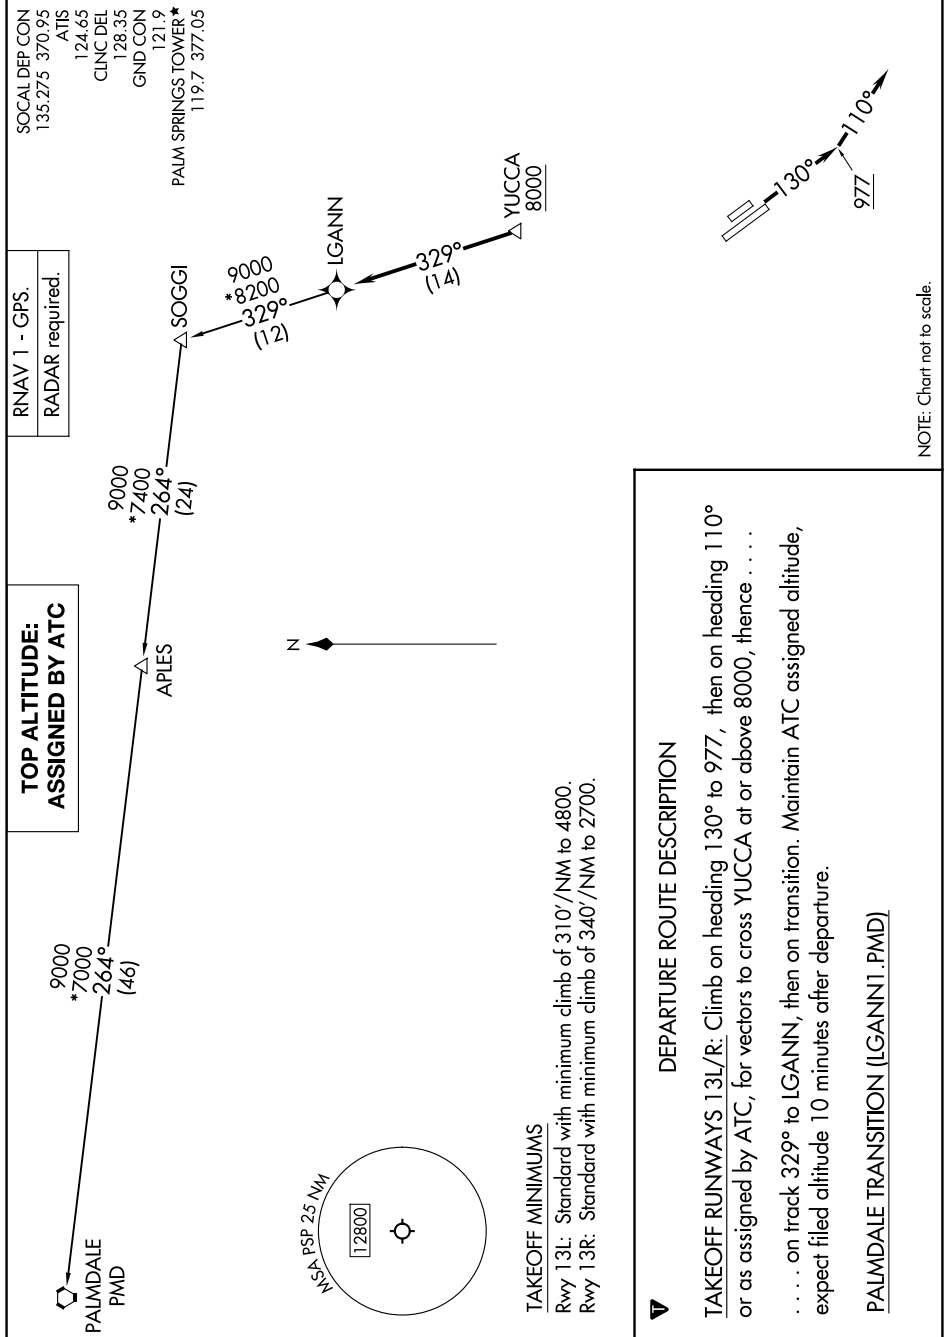

LGANN ONE DEPARTURE (RNAV)

AL-545 (FAA)

PALM SPRINGS INTL (PSP)
PALM SPRINGS, CALIFORNIA

SW-3, 19 MAR 2026 to 16 APR 2026

SW-3, 19 MAR 2026 to 16 APR 2026