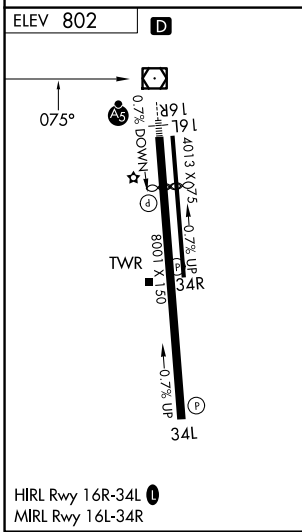

VOR/DME VNY 113.1 Chan 78	APP CRS 075°	Rwy Ldg TDZE Apt Elev	N/A N/A 802
--	------------------------	-----------------------------	--

VOR-A
VAN NUYS (VNY)

⚠ Circling Rwy 16L NA at night. MISSED APPROACH: Climbing right turn to 4000 on VNY VOR/DME R-101 to AMTRA INT./20.2 DME and hold.

ATIS 127.55	SOCAL APP CON 120.4 360.6 (NORTH) 134.2 338.2 (WEST)	VAN NUYS TOWER ★ 119.3 (CTAF) 0 239.0	GND CON 121.7	UNICOM 122.95
-----------------------	--	---	-------------------------	-------------------------

CATEGORY	A	B	C	D
CIRCLING	1500-1	698 (700-1)	1500-2 698 (700-2)	2060-3 1258 (1300-3)

SW-3, 19 MAR 2026 to 16 APR 2026

SW-3, 19 MAR 2026 to 16 APR 2026