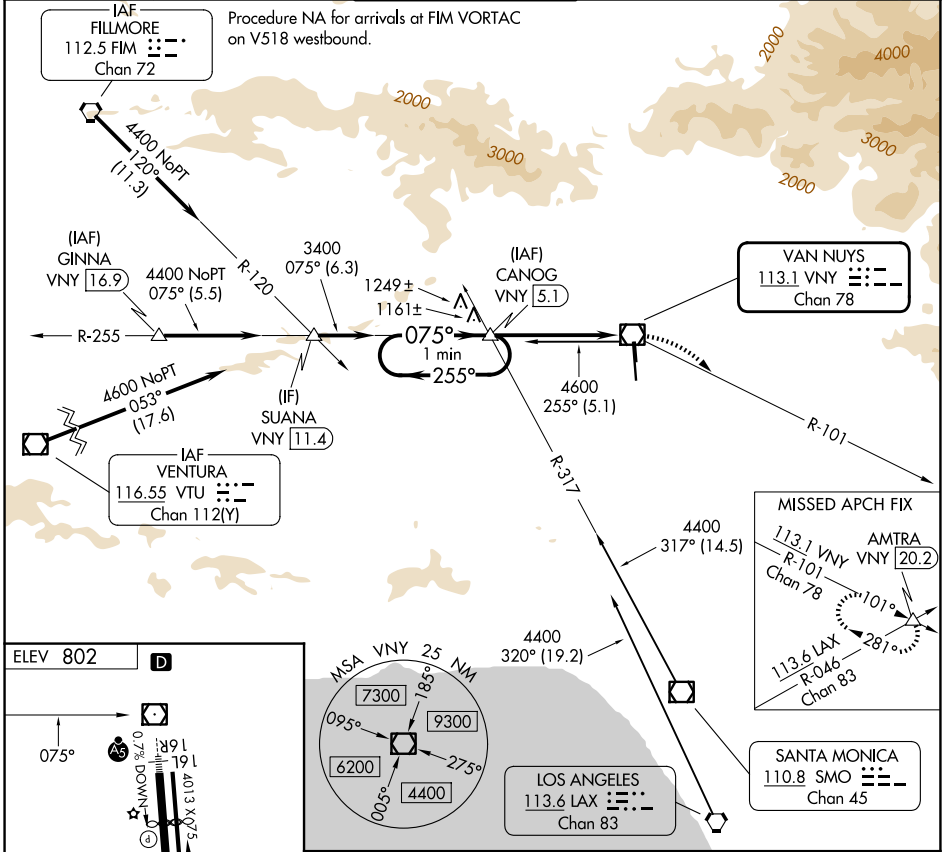

VOR/DME VNY 113.1 Chan 78	APP CRS 075°	Rwy Ldg TDZE Apt Elev	N/A N/A 802
--	------------------------	-----------------------------	--

VOR-A
VAN NUYS (VNY)

⚠ Circling Rwy 16L NA at night. MISSED APPROACH: Climbing right turn to 4000 on VNY VOR/DME R-101 to AMTRA INT./20.2 DME and hold.

ATIS 127.55	SOCAL APP CON 120.4 360.6 (NORTH) 134.2 338.2 (WEST)	VAN NUYS TOWER ★ 119.3 (CTAF) 0 239.0	GND CON 121.7	UNICOM 122.95
-----------------------	--	---	-------------------------	-------------------------

CATEGORY	A	B	C	D
CIRCLING	1500-1	698 (700-1)	1500-2 698 (700-2)	2060-3 1258 (1300-3)

SW-3, 19 MAR 2026 to 16 APR 2026

SW-3, 19 MAR 2026 to 16 APR 2026