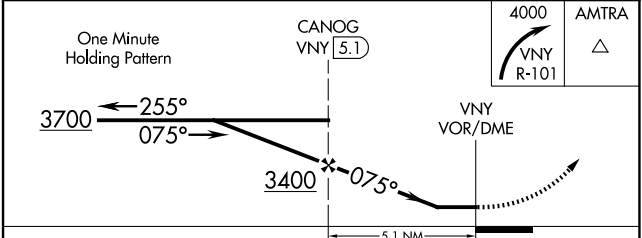

VOR/DME VNY 113.1 Chan 78	APP CRS 075°	Rwy Ldg TDZE Apt Elev	N/A N/A 802
--	------------------------	-----------------------------	--

VOR-A
VAN NUYS (VNY)

⚠ Circling Rwy 16L NA at night. MISSED APPROACH: Climbing right turn to 4000 on VNY VOR/DME R-101 to AMTRA INT./20.2 DME and hold.

ATIS 127.55	SOCAL APP CON 120.4 360.6 (NORTH) 134.2 338.2 (WEST)	VAN NUYS TOWER ★ 119.3 (CTAF) 0 239.0	GND CON 121.7	UNICOM 122.95
-----------------------	--	---	-------------------------	-------------------------