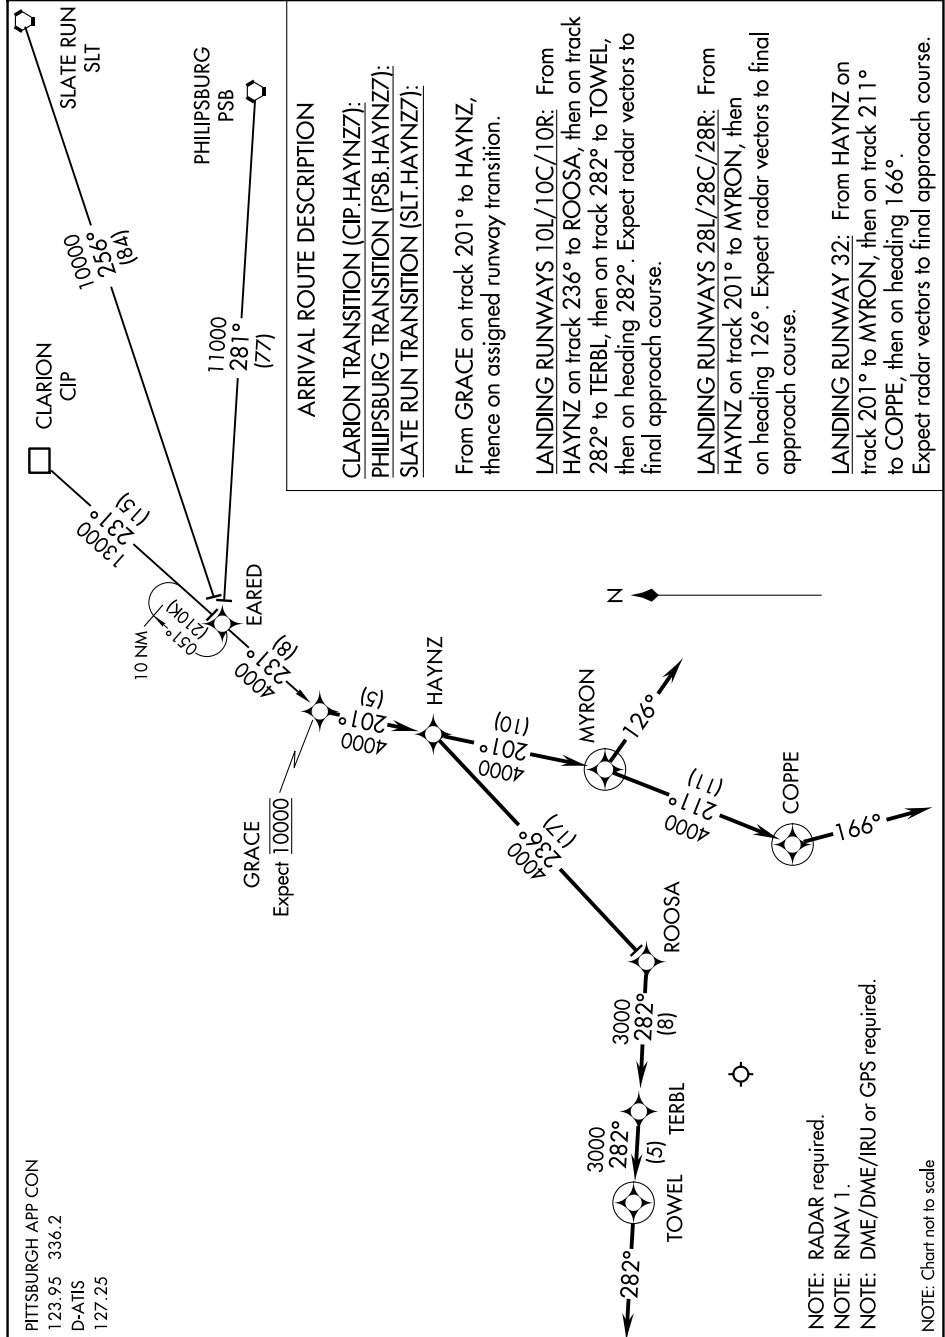

HAYNZ SEVEN ARRIVAL (RNAV)

NE-4, 19 MAR 2026 to 16 APR 2026

PITTSBURGH APP CON
123.95 336.2
D-ATIS
127.25

NOTE: RADAR required.
 NOTE: RNAV 1.
 NOTE: DME/DME/IRU or GPS required.
 NOTE: Chart not to scale

HAYNZ SEVEN ARRIVAL (RNAV)

NE-4, 19 MAR 2026 to 16 APR 2026