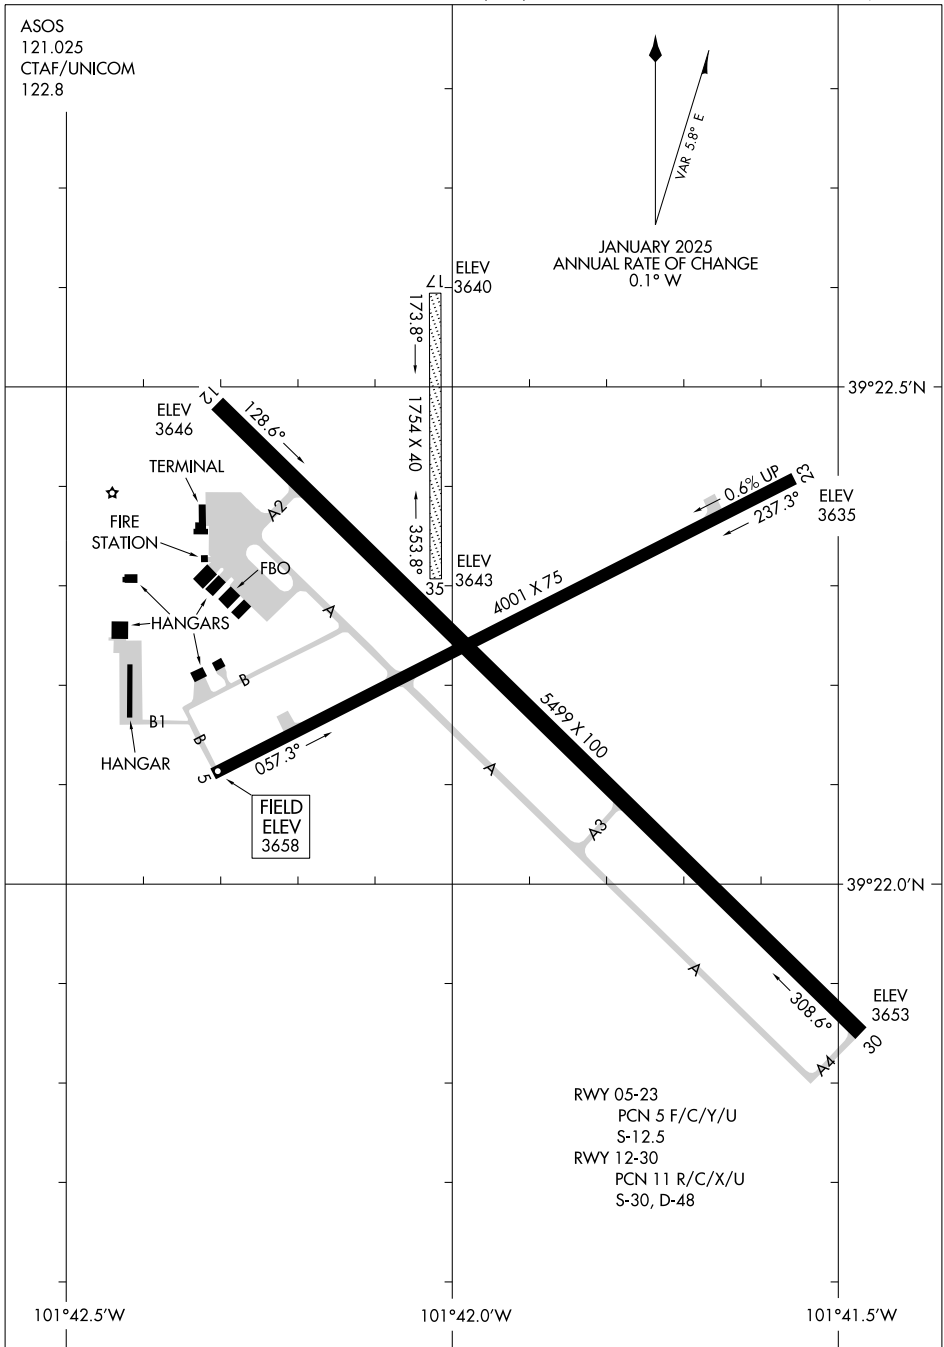

25331

# AIRPORT DIAGRAM

RENNER FLD/GOODLAND MUNI (GLD)

AL-684 (FAA)

GOODLAND, KANSAS

ASOS  
121.025  
CTAF/UNICOM  
122.8

JANUARY 2025  
ANNUAL RATE OF CHANGE  
0.1° W

NC-2, 19 MAR 2026 to 16 APR 2026

NC-2, 19 MAR 2026 to 16 APR 2026

RWY 05-23  
PCN 5 F/C/Y/U  
S-12.5  
RWY 12-30  
PCN 11 R/C/X/U  
S-30, D-48

# AIRPORT DIAGRAM

25331

RENNER FLD/GOODLAND MUNI (GLD)

GOODLAND, KANSAS