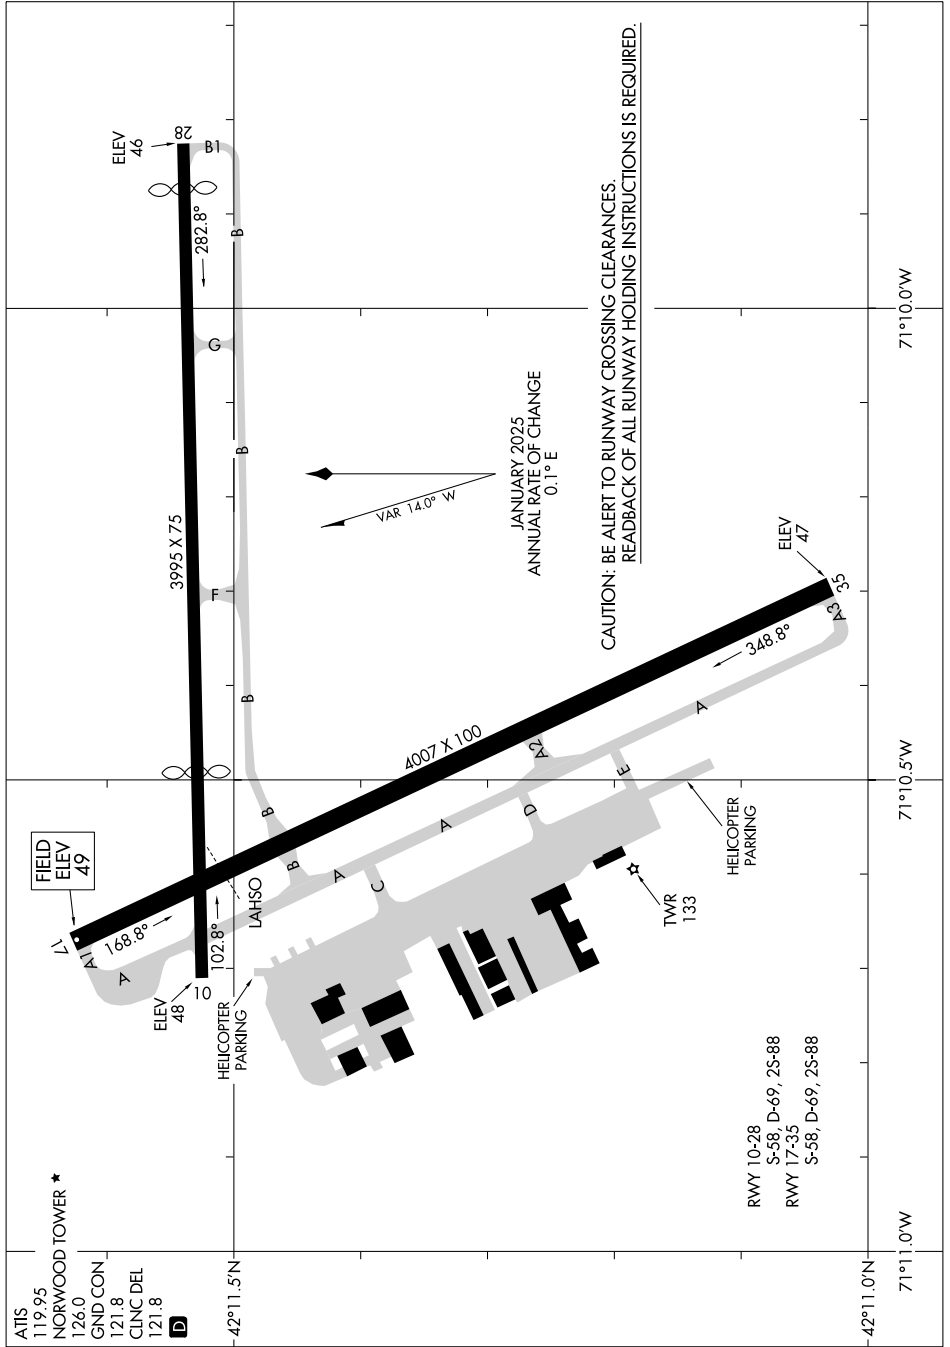

# AIRPORT DIAGRAM

AL-725 (FAA)

NORWOOD MEML (OWD)  
NORWOOD, MASSACHUSETTS

NE-1, 19 MAR 2026 to 16 APR 2026

NE-1, 19 MAR 2026 to 16 APR 2026

# AIRPORT DIAGRAM

NORWOOD, MASSACHUSETTS  
NORWOOD MEML (OWD)