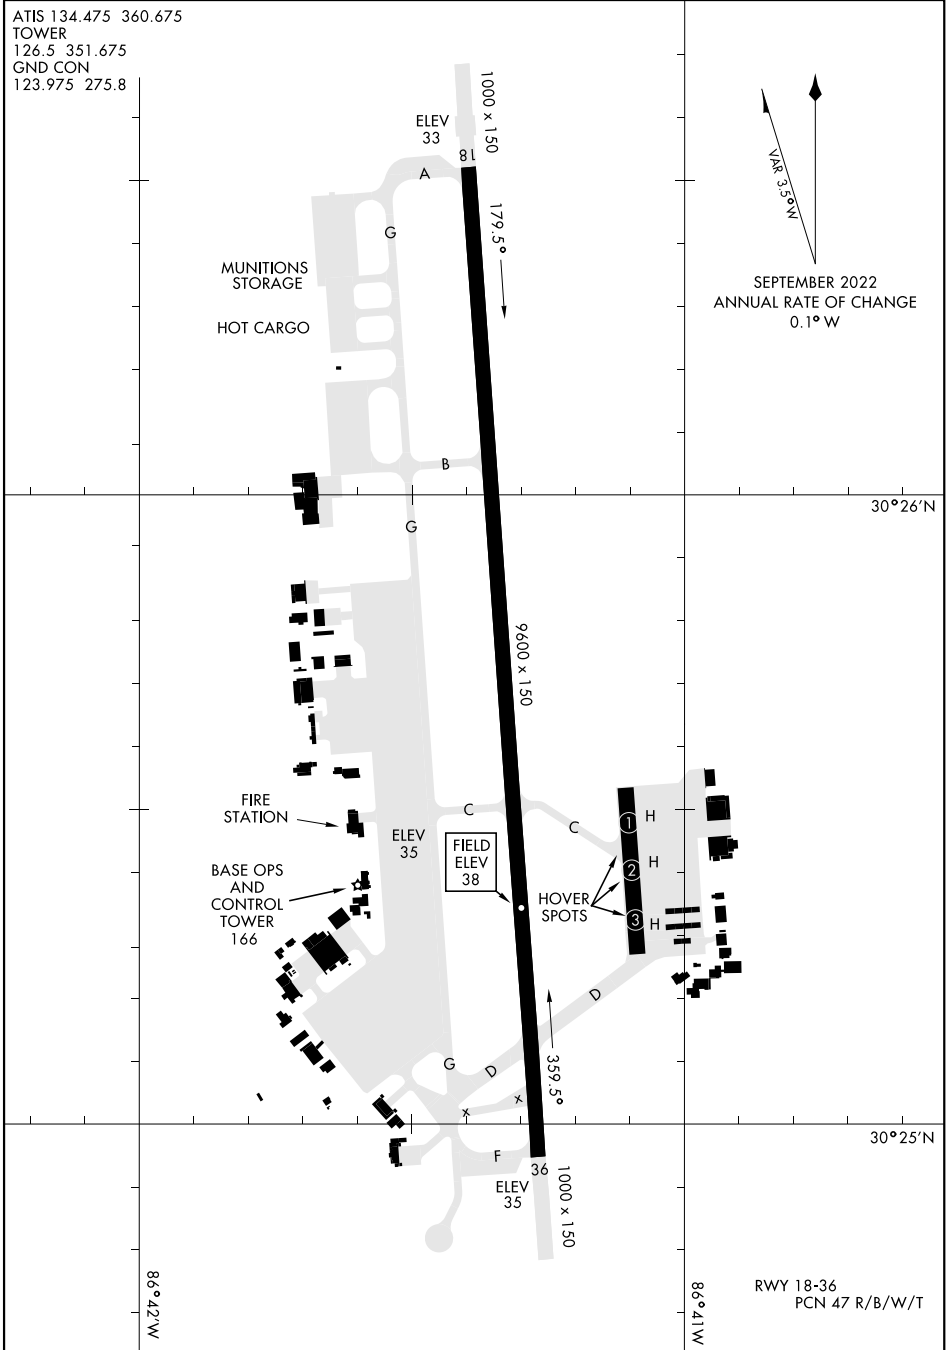

# AIRPORT DIAGRAM

[USAF]

HURLBURT FLD (KHRT)

MARY ESTHER, FLORIDA

ATIS 134.475 360.675  
 TOWER  
 126.5 351.675  
 GND CON  
 123.975 275.8

SEPTEMBER 2022  
 ANNUAL RATE OF CHANGE  
 0.1° W

SE-3, 19 MAR 2026 to 16 APR 2026

SE-3, 19 MAR 2026 to 16 APR 2026

# AIRPORT DIAGRAM

MARY ESTHER, FLORIDA

HURLBURT FLD (KHRT)