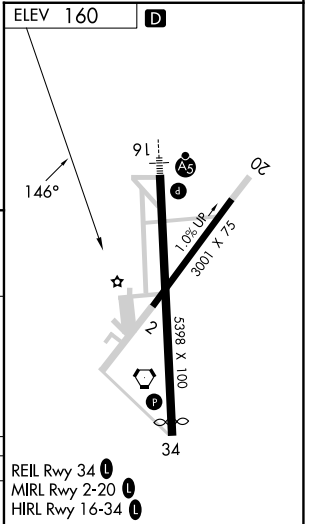

VORTAC ONP 117.1 Chan 118	APP CRS 146°	Rwy Ldg TDZE Apt Elev N/A N/A 160
---	------------------------	---

VOR-A
NEWPORT MUNI (ONP)

⚠ When local altimeter setting not received, use Tillamook altimeter setting: increase all MDA 140 feet, increase Circling Cat B visibility ¼ mile.

MISSED APPROACH: Climb to 2900 then climbing right turn to 4000 direct ONP VORTAC and hold, continue climb-in-hold to 4000.

AWOS-3 133.9	SEATTLE CENTER 125.8 291.7	UNICOM 122.8 (CTAF) 1
------------------------	--------------------------------------	---------------------------------

CATEGORY	A	B	C	D
CIRCLING	1060-1¼	900 (900-1¼)	1400-3 1240 (1300-3)	1600-3 1440 (1500-3)

NW-1, 19 MAR 2026 to 16 APR 2026

NW-1, 19 MAR 2026 to 16 APR 2026