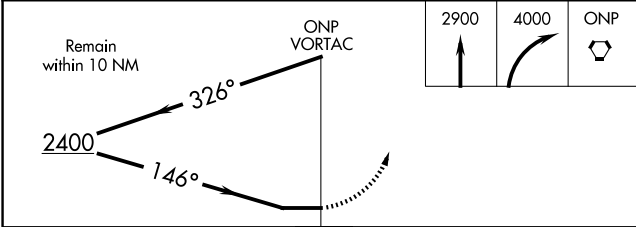

VORTAC ONP 117.1 Chan 118	APP CRS 146°	Rwy Ldg TDZE Apt Elev N/A N/A 160
---	------------------------	---

VOR-A
NEWPORT MUNI (ONP)

⚠ When local altimeter setting not received, use Tillamook altimeter setting: increase all MDA 140 feet, increase Circling Cat B visibility ¼ mile.

MISSED APPROACH: Climb to 2900 then climbing right turn to 4000 direct ONP VORTAC and hold, continue climb-in-hold to 4000.

AWOS-3 133.9	SEATTLE CENTER 125.8 291.7	UNICOM 122.8 (CTAF) 1
------------------------	--------------------------------------	---------------------------------