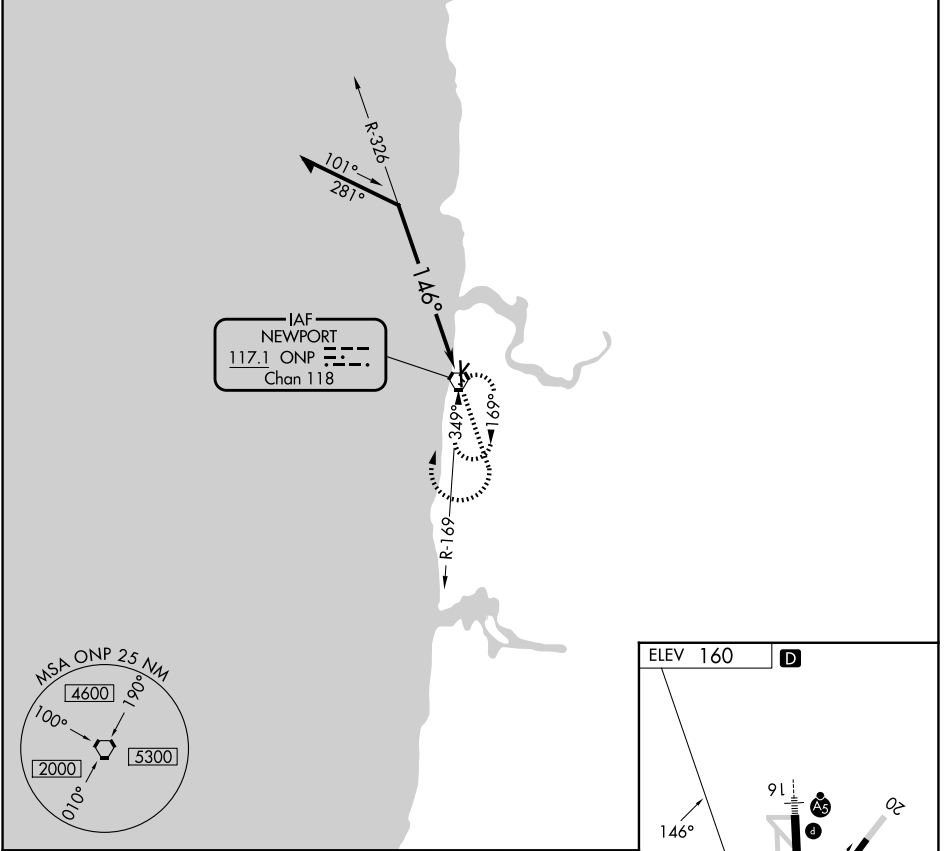

VORTAC ONP 117.1 Chan 118	APP CRS 146°	Rwy Ldg TDZE Apt Elev N/A N/A 160
---	------------------------	---

VOR-A
NEWPORT MUNI (ONP)

⚠ When local altimeter setting not received, use Tillamook altimeter setting: increase all MDA 140 feet, increase Circling Cat B visibility ¼ mile.

MISSED APPROACH: Climb to 2900 then climbing right turn to 4000 direct ONP VORTAC and hold, continue climb-in-hold to 4000.

AWOS-3 133.9	SEATTLE CENTER 125.8 291.7	UNICOM 122.8 (CTAF) 1
------------------------	--------------------------------------	---------------------------------

CATEGORY	A	B	C	D
CIRCLING	1060-1¼	900 (900-1¼)	1400-3 1240 (1300-3)	1600-3 1440 (1500-3)

NW-1, 19 MAR 2026 to 16 APR 2026

NW-1, 19 MAR 2026 to 16 APR 2026