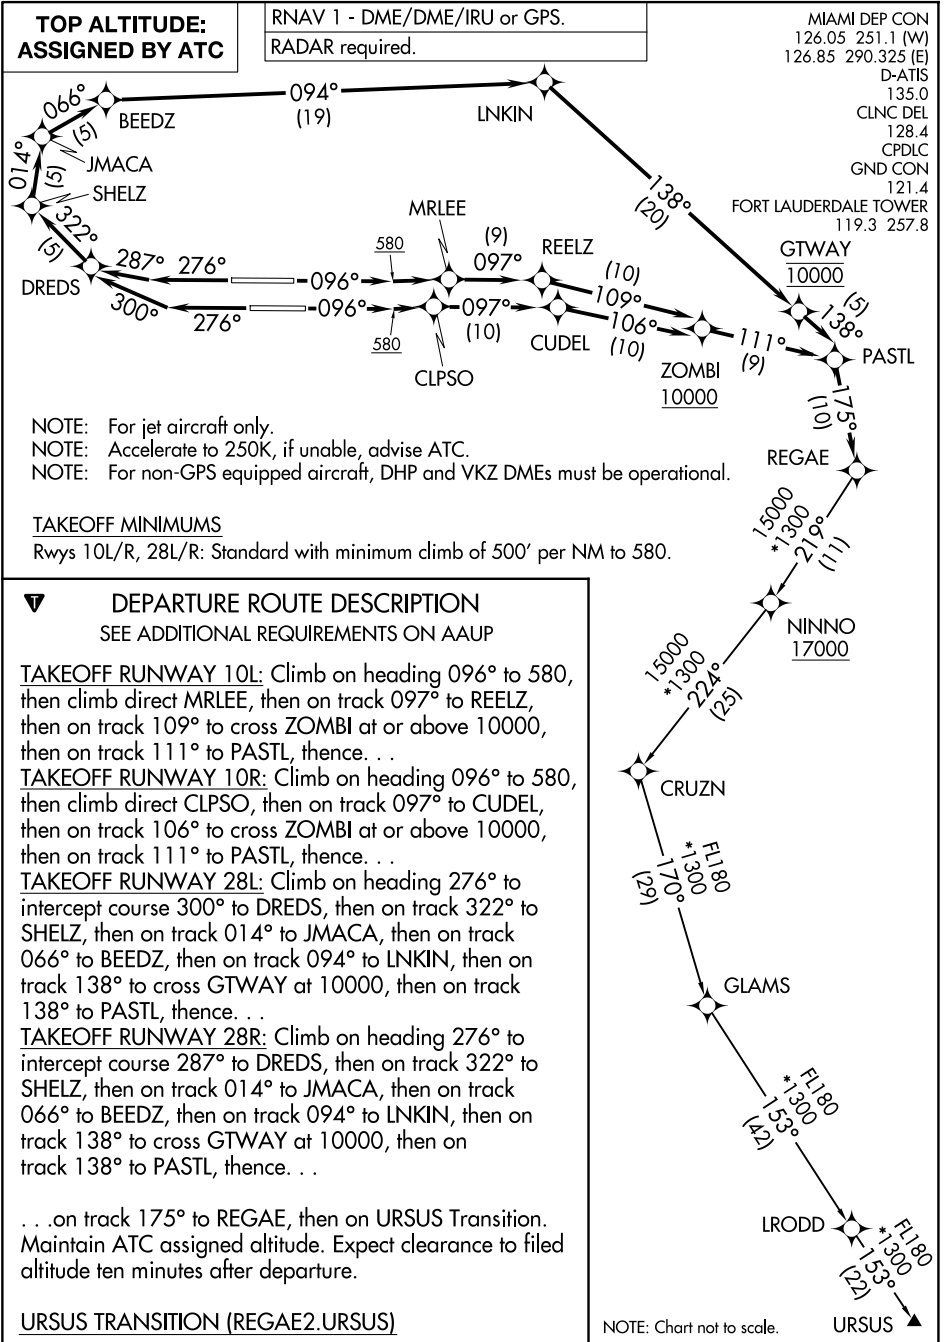

REGAE TWO DEPARTURE (RNAV)

SE-3, 19 MAR 2026 to 16 APR 2026

SE-3, 19 MAR 2026 to 16 APR 2026

REGAE TWO DEPARTURE (RNAV)