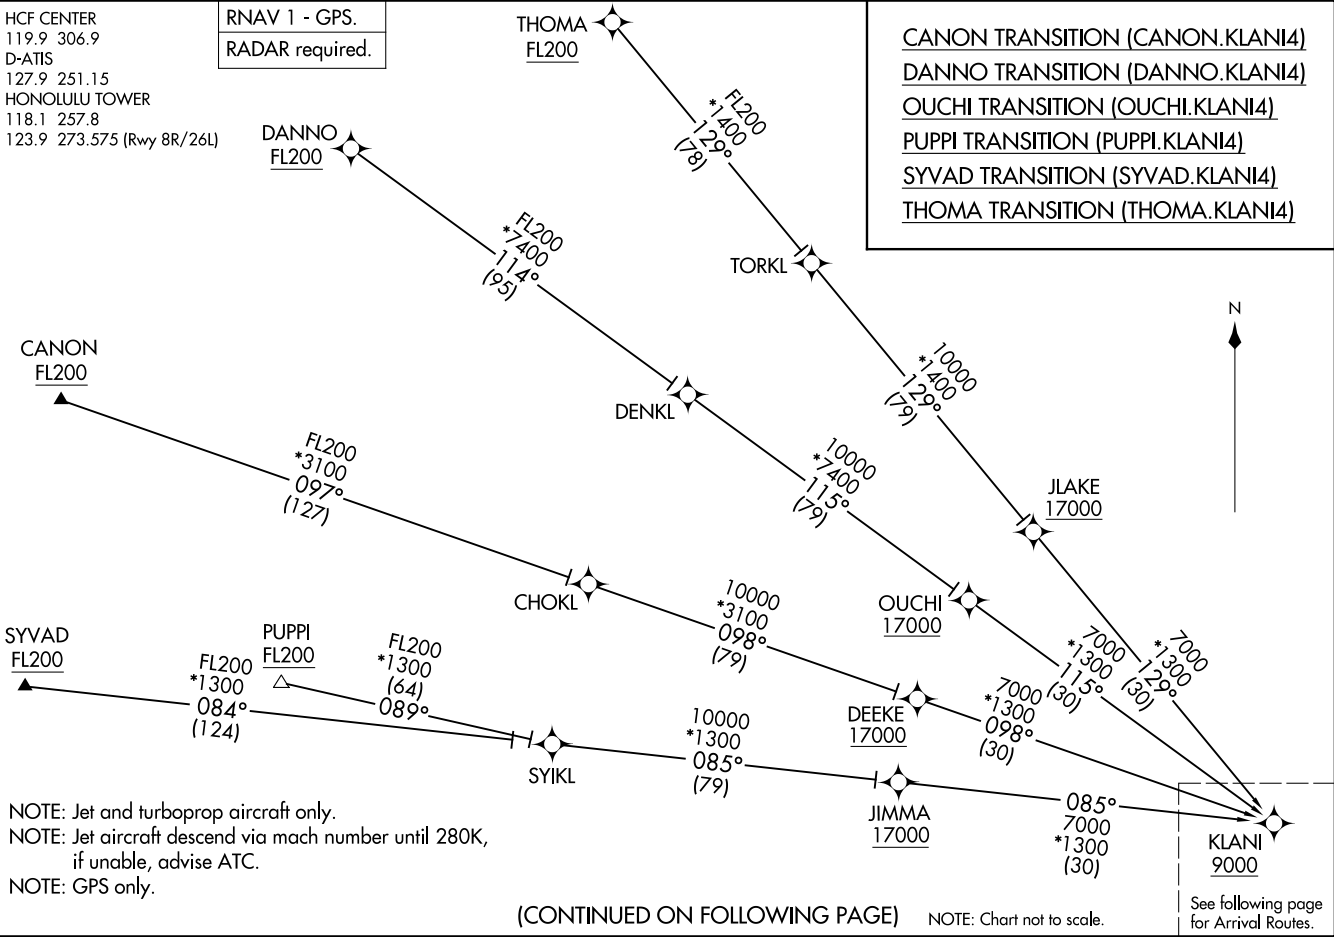

NOTE: Jet and turboprop aircraft only.  
 NOTE: Jet aircraft descend via mach number until 280K, if unable, advise ATC.  
 NOTE: GPS only.

(CONTINUED ON FOLLOWING PAGE)

NOTE: Chart not to scale.

See following page for Arrival Routes.

### ARRIVAL ROUTE DESCRIPTION

From KLANI on track 111° to cross BAFRE at or above 8000, then on track 111° to SHLLS.

LANDING RUNWAYS 4L/R: From SHLLS on track 122° to cross HAURY at 4000 and at 210K. Expect ILS or RNAV RWY 4R approach or RADAR vectors to final approach course.

LANDING RUNWAYS 8L/R: From SHLLS on track 110° to cross SELIC at or above 4000 and at 220K. Expect ILS or RNAV RWY 8L approach or RADAR vectors to final approach course.

LANDING RUNWAYS 26L/R: From SHLLS on track 088° to CENAS, then on track 099° to cross POHAI at or above 6000 and at 230K, then on heading 140°, expect LDA RWY 26L or RADAR vectors to final approach course.

NOTE: Jet and turboprop aircraft only.  
NOTE: Jet aircraft descend via mach number until 280K, if unable, advise ATC.  
NOTE: GPS only.

NOTE: Chart not to scale.

(KLANI, KLANI4) 25051  
KLANI FOUR ARRIVAL (RNAV) Arrival Routes  
AL-754 (FAA)  
DANIEL K INOUYE INTL (HNL) (PHNL)  
HONOLULU, HAWAII