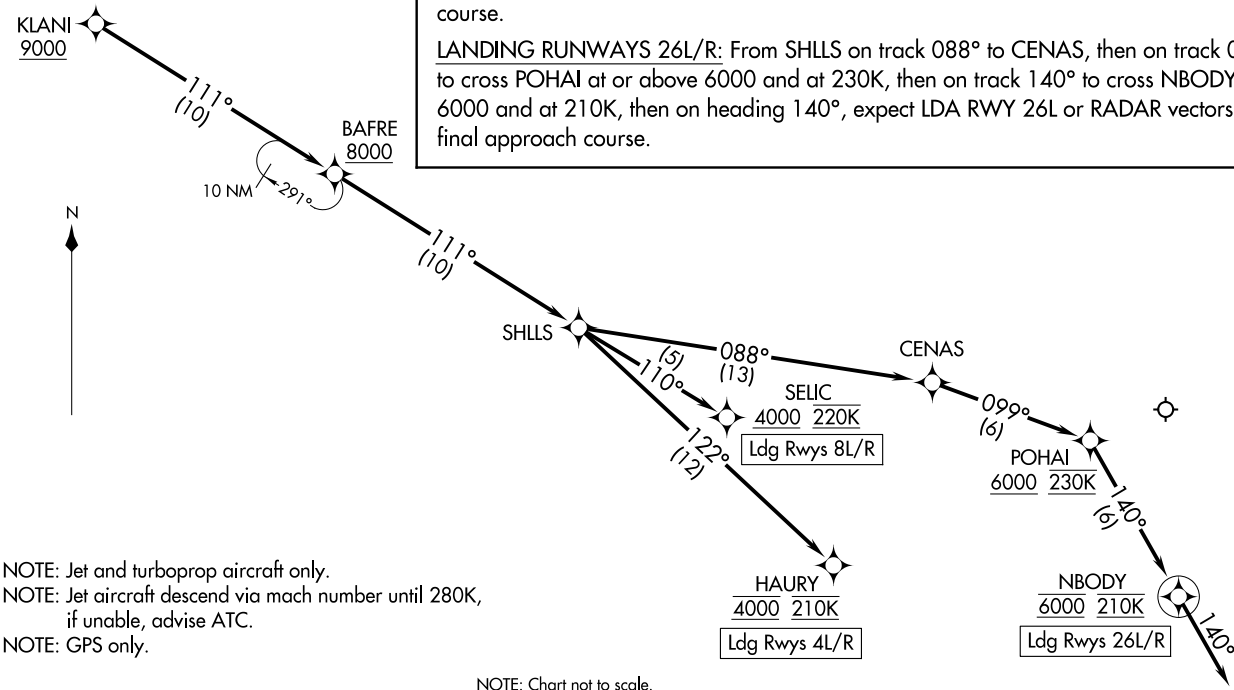

NOTE: Jet and turboprop aircraft only.  
 NOTE: Jet aircraft descend via mach number until 280K, if unable, advise ATC.  
 NOTE: GPS only.

(CONTINUED ON FOLLOWING PAGE)

NOTE: Chart not to scale.

See following page for Arrival Routes.

HCF CENTER  
119.9 306.9  
D-ATIS  
127.9 251.15  
HONOLULU TOWER  
118.1 257.8  
123.9 273.575 (Rwy 8R/26L)

RNAV 1 - GPS.  
RADAR required.

### ARRIVAL ROUTE DESCRIPTION

From KLANI on track 111° to cross BAFRE at or above 8000, then on track 111° to SHLLS.

LANDING RUNWAYS 4L/R: From SHLLS on track 122° to cross HAURY at 4000 and at 210K. Expect ILS or RNAV RWY 4R approach or RADAR vectors to final approach course.

LANDING RUNWAYS 8L/R: From SHLLS on track 110° to cross SELIC at or above 4000 and at 220K. Expect ILS or RNAV RWY 8L approach or RADAR vectors to final approach course.

LANDING RUNWAYS 26L/R: From SHLLS on track 088° to CENAS, then on track 099° to cross POHAI at or above 6000 and at 230K, then on heading 140°, expect LDA RWY 26L or RADAR vectors to final approach course.