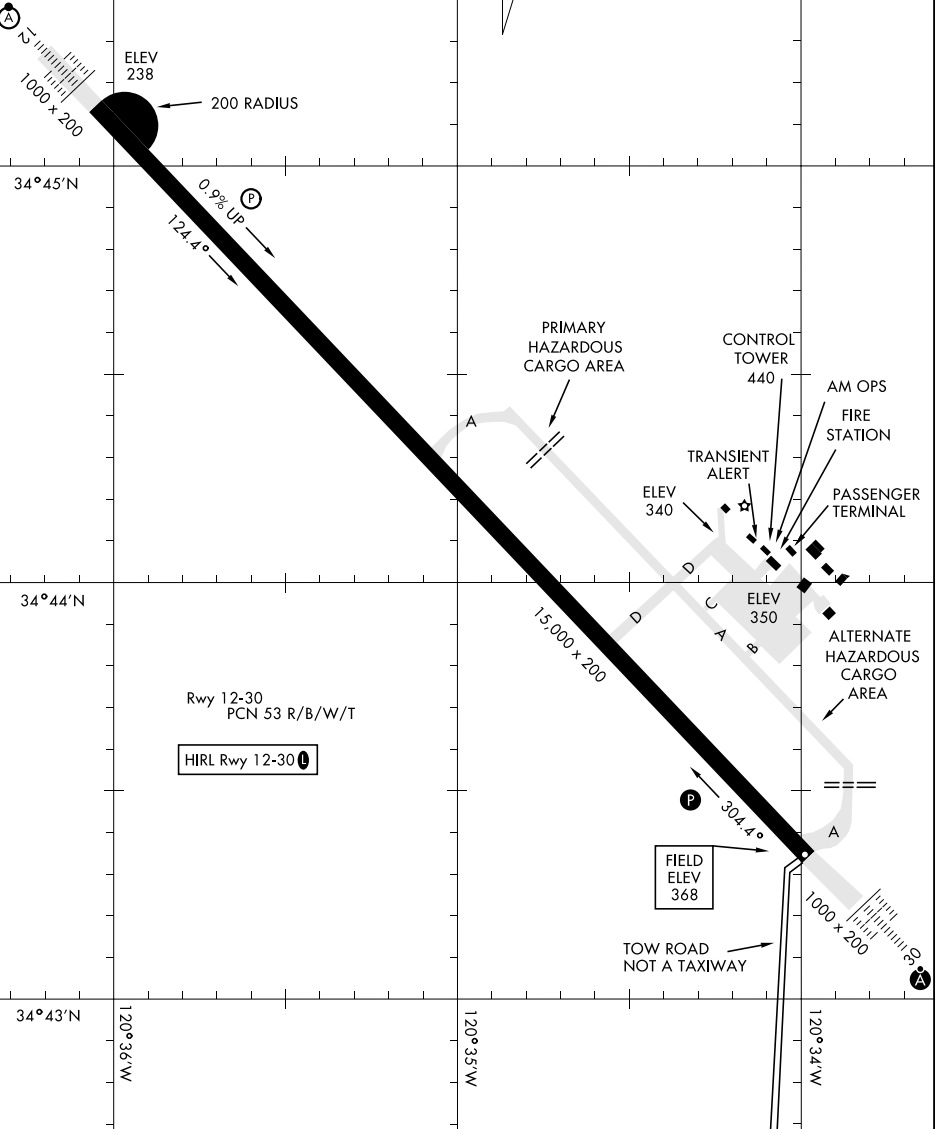

# AIRPORT DIAGRAM

[USSF]

VANDENBERG SFB (KVBG)

LOMPOC, CALIFORNIA

ATIS  
 133.125 257.975  
 TOWER ★  
 124.95 326.2  
 GND CON  
 121.75 275.8  
 CLNC DEL  
 121.75 275.8

JANUARY 2025  
 ANNUAL RATE OF CHANGE  
 0.1° W

SW-3, 19 MAR 2026 to 16 APR 2026

SW-3, 19 MAR 2026 to 16 APR 2026

# AIRPORT DIAGRAM

LOMPOC, CALIFORNIA

VANDENBERG SFB (KVBG)