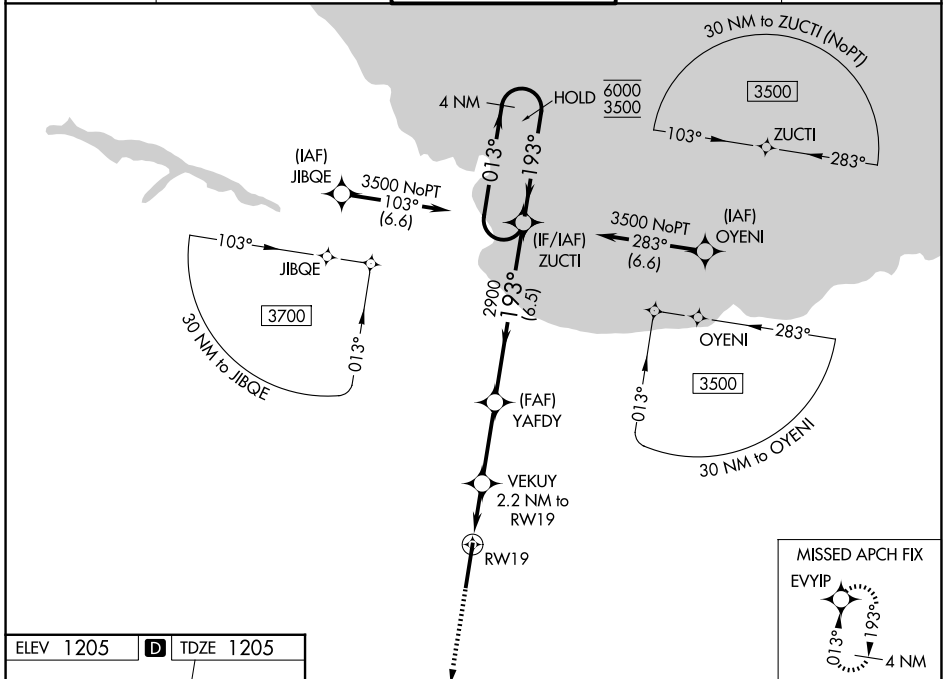

WAAS CH 86616 W19A	APP CRS 193°	Rwy Ldg TDZE Apt Elev	9072 1205 1205
--	------------------------	-----------------------------	---

RNAV (GPS) RWY 19

MARQUETTE/SAWYER RGNL (SAW)

RNP APCH - GPS.		MISSED APPROACH: Climb to 3500 direct EVYIP and hold.	
AWOS-3PT 118.375	MINNEAPOLIS CENTER 119.1 290.2	SAWYER TOWER ★ 119.975 (CTAF) 1	UNICOM 122.7

CATEGORY	A	B	C	D
LPV DA		1405- ³ / ₄	200 (200- ³ / ₄)	
LNAV/VNAV DA		1522- ⁷ / ₈	317 (400- ⁷ / ₈)	
LNAV MDA	1620-1	415 (500-1)	1620-1 ¹ / ₈	415 (500-1 ¹ / ₈)
CIRCLING	1680-1	475 (500-1)	1820-1 ³ / ₄ 615 (700-1 ³ / ₄)	1820-2 615 (700-2)