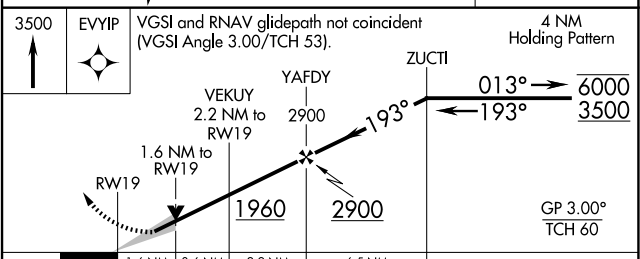

WAAS CH 86616 W19A	APP CRS 193°	Rwy Ldg TDZE Apt Elev	9072 1205 1205
--	------------------------	-----------------------------	---

RNAV (GPS) RWY 19

MARQUETTE/SAWYER RGNL (SAW)

RNP APCH - GPS.		MISSED APPROACH: Climb to 3500 direct EVYIP and hold.	
AWOS-3PT 118.375	MINNEAPOLIS CENTER 119.1 290.2	SAWYER TOWER ★ 119.975 (CTAF) 1	UNICOM 122.7

CATEGORY	A	B	C	D
LPV DA		1405- ³ / ₄	200 (200- ³ / ₄)	
LNAV/VNAV DA		1522- ⁷ / ₈	317 (400- ⁷ / ₈)	
LNAV MDA	1620-1	415 (500-1)	1620-1 ¹ / ₈	415 (500-1 ¹ / ₈)
CIRCLING	1680-1	475 (500-1)	1820-1 ³ / ₄ 615 (700-1 ³ / ₄)	1820-2 615 (700-2)