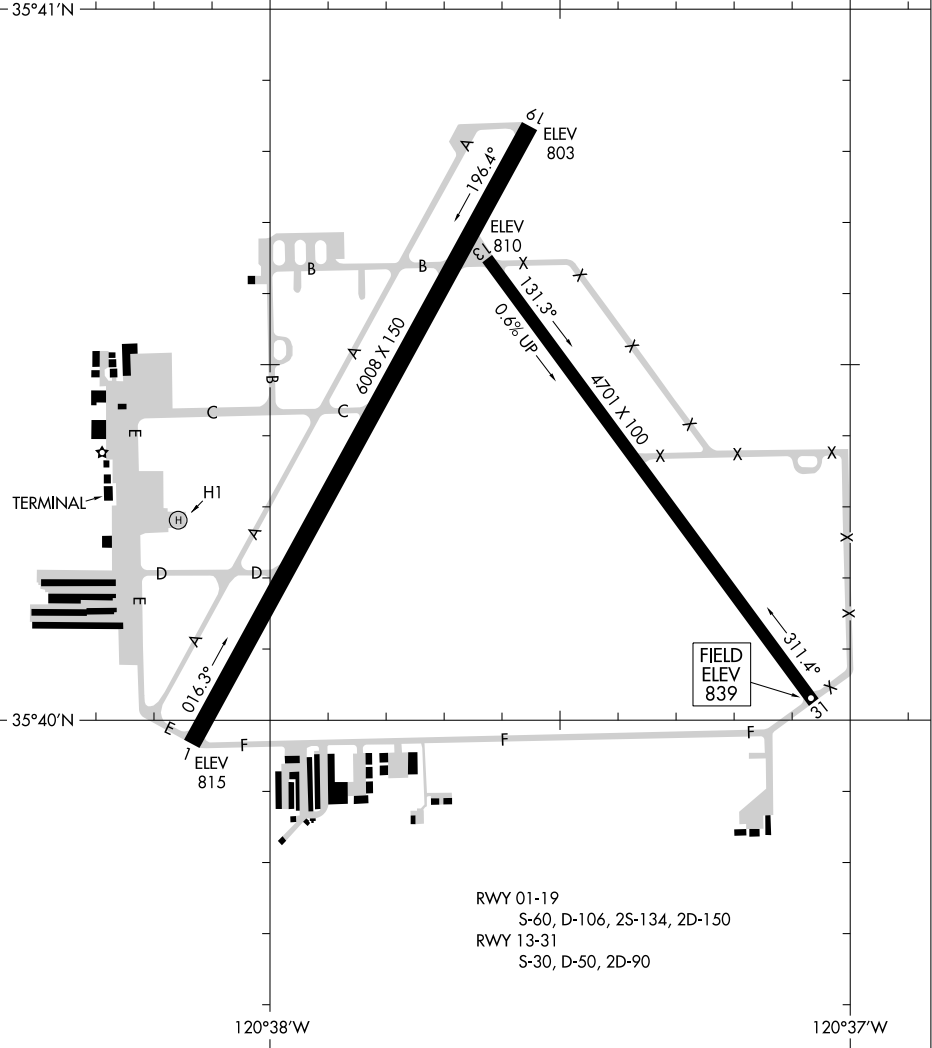

25219

AIRPORT DIAGRAM

AL-858 (FAA)

PASO ROBLES MUNI (P.R.B)
PASO ROBLES, CALIFORNIA

ASOS
120.125
CTAF/UNICOM
123.0

SW-3, 19 MAR 2026 to 16 APR 2026

SW-3, 19 MAR 2026 to 16 APR 2026

RWY 01-19
S-60, D-106, 2S-134, 2D-150
RWY 13-31
S-30, D-50, 2D-90

AIRPORT DIAGRAM

25219

PASO ROBLES, CALIFORNIA
PASO ROBLES MUNI (P.R.B)