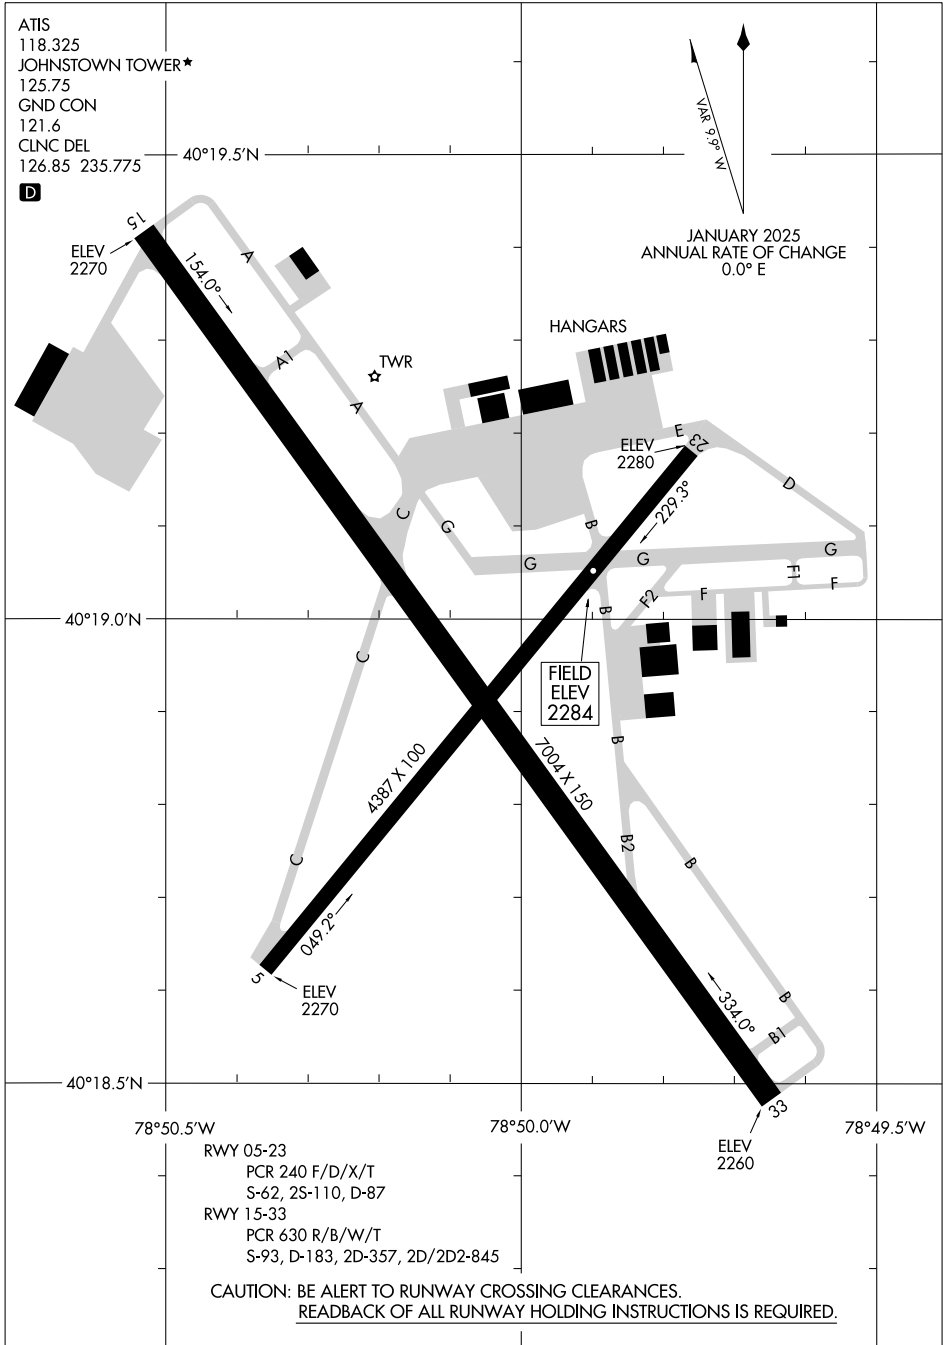

26022

AIRPORT DIAGRAM

JOHN MURTHA JOHNSTOWN/CAMBRIA COUNTY (JST)
AL-898 (FAA) JOHNSTOWN, PENNSYLVANIA

AIRPORT DIAGRAM

26022

JOHNSTOWN, PENNSYLVANIA
JOHN MURTHA JOHNSTOWN/CAMBRIA COUNTY (JST)