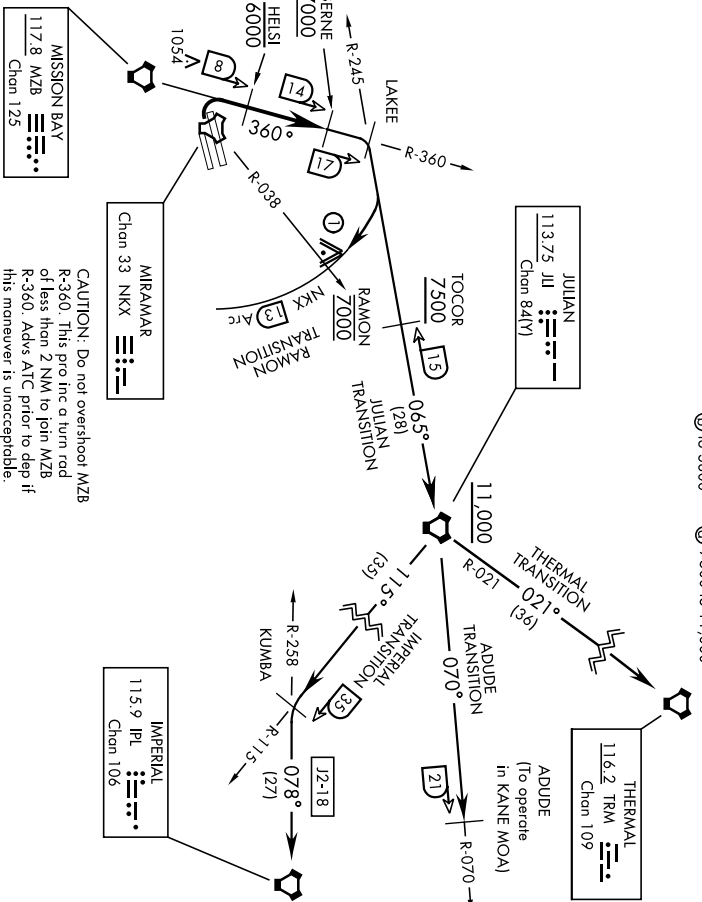

**LAKEE-THREE DEPARTURE (LAKEE3, LAKEE)**

MIRAMAR MCAS (JOE FOSS FLD) (KNKX)  
SAN DIEGO, CALIFORNIA

ATS ★ 133.475 352.0  
FOSS TOWER ★  
135.2 298.925  
SOCAL DEP CON  
132.2 269.1 E

Rwy	Knots	60	120	180	240	300	360
* 24L/R Ⓞ	V/Vl(fpm)	260	520	780	1040	1300	1560
** 24L/R Ⓞ	V/Vl(fpm)	280	560	840	1120	1400	1680
† 24L/R Ⓞ	V/Vl(fpm)	678	1356	2034	2712	3390	4068
‡ 24L/R Ⓞ	V/Vl(fpm)	235	470	705	940	1175	1410

\* Military Minimum \*\* Civil Minimum † ATC Climb Rate  
Ⓞ to 3600 Ⓞ to 7000  
Ⓞ to 3800 Ⓞ 7500 to 11,000

EMERG SAFE ALT 100 NM 13,600

Ⓞ 3018' Twr 12.5 NM from DER.

**DEPARTURE ROUTE DESCRIPTION**

**TAKEOFF RWY 24L/R:** Turn right to intercept and proceed via MZB VORTAC R-360 to LAKEE INT. Cross HEISI at or below 6000. Cross GERNE at or above 7000. Thence...  
**ADUDE TRANSITION (LAKEE3 · ADUDE):** ... Via JIL VORTAC R-245 to JIL. Then via JIL R-070 to ADUDE. Cross TOCOR at or above 7500. Cross JIL VORTAC at or above 11,000. (To operate in KANE MOA.)  
**IMPERIAL TRANSITION (LAKEE3 · IPL):** ... Via JIL VORTAC R-245 to JIL. Then via JIL R-115 to KUMBA INT, then via IPL VORTAC R-258 to IPL. Cross TOCOR at or above 7500. Cross JIL VORTAC at or above 11,000.

[USN]

DEPARTURE ROUTE DESCRIPTION

JULIAN TRANSITION (LAKEE3·JUL): ... Via JII VORTAC R-245 to JII. Cross TOCOR at or above 7500. Cross JII VORTAC at or above 11,000.

RAMON TRANSITION (LAKEE3·RAMON): ... Via JII VORTAC R-245 to NKX TACAN 13 DME. Then arc NE of NKX via the 13 DME arc to RAMON. Cross RAMON at 7000 mandatory.

THERMAL TRANSITION (LAKEE3·TRM): .. Via JII VORTAC R-245 to JII. Then via JII R-021 to TRM VORTAC. Cross TOCOR at or above 7500. Cross JII VORTAC at or above 11,000.

**LAKEE-THREE DEPARTURE (LAKEE3.LAKEE)**