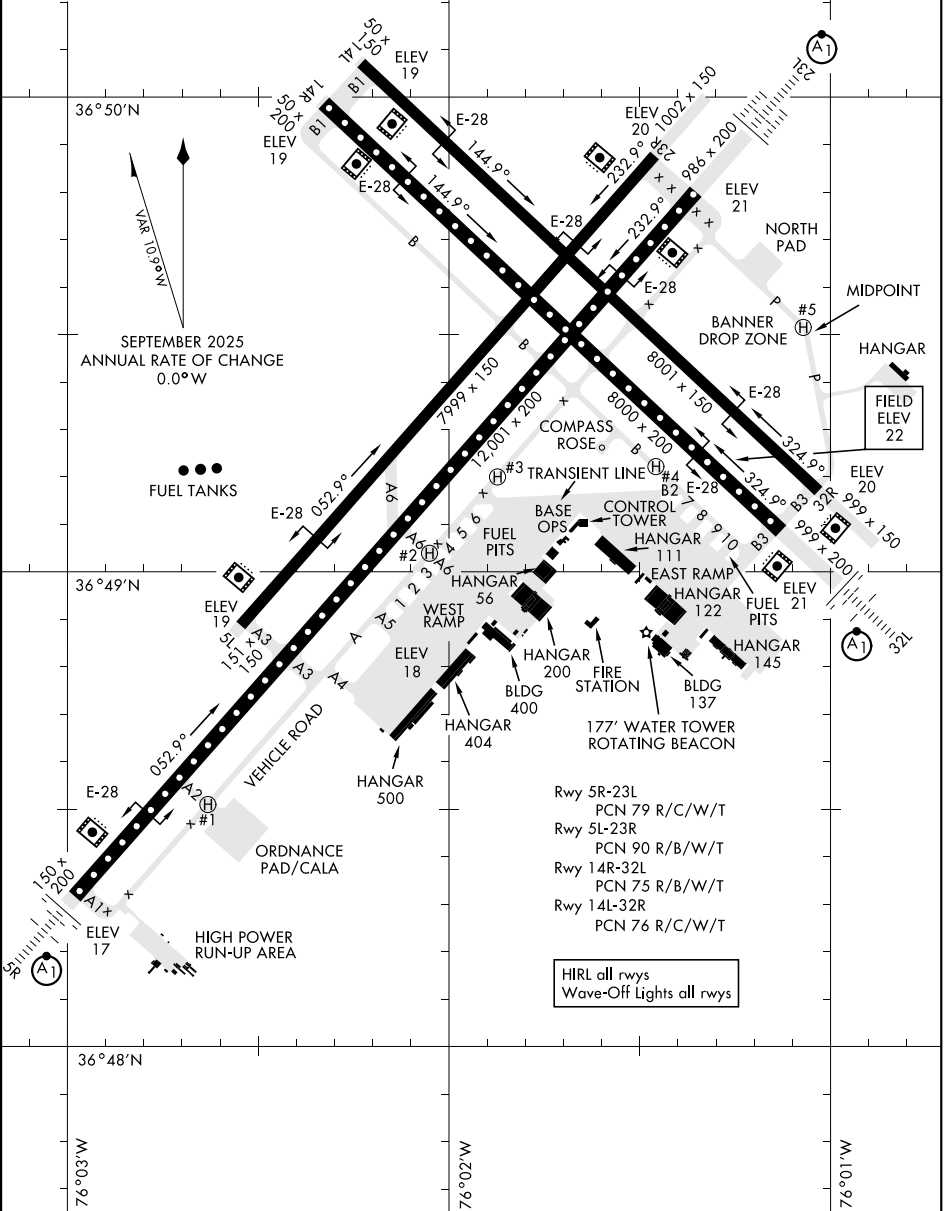

AIRPORT DIAGRAM

[USN]

ATIS 317.6
 OCEANA TOWER
 127.075 360.2
 GND CON
 119.6 336.4
 CLNC DEL
 254.4

NE-3, 19 MAR 2026 to 16 APR 2026

NE-3, 19 MAR 2026 to 16 APR 2026

AIRPORT DIAGRAM