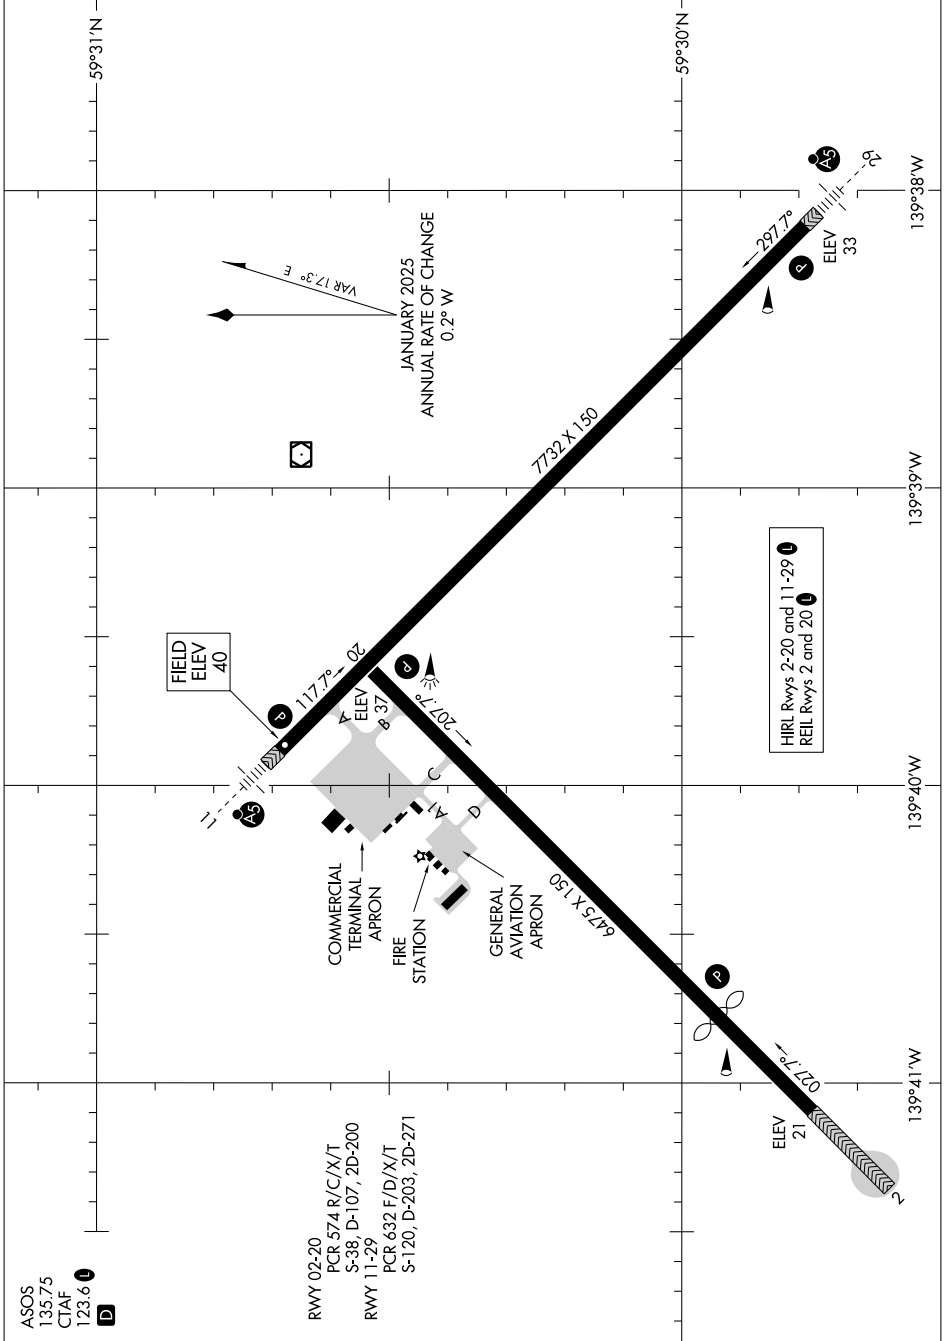

25331

AIRPORT DIAGRAM

AL-1193 (FAA)

YAKUTAT (YAK) (PAYA)
YAKUTAT, ALASKA

AK, 19 MAR 2026 to 14 MAY 2026

AK, 19 MAR 2026 to 14 MAY 2026

AIRPORT DIAGRAM

25331

YAKUTAT, ALASKA
YAKUTAT (YAK) (PAYA)

ASOS
135.75
CTAF
123.6
D

RWY 02-20
PCR 574 R/C/X/T
S-38, D-107, 2D-200
RWY 11-29
PCR 632 F/D/X/T
S-120, D-203, 2D-271

HIRL Rwy's 2-20 and 11-29
REIL Rwy's 2 and 20