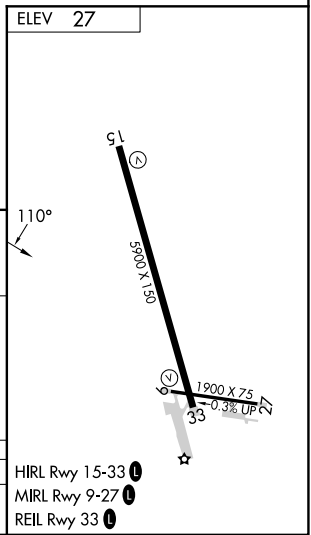

RNAV (GPS)-A
UNALAKLEET (UNK)(PAUN)

APP CRS 110°	Rwy Ldg TDZE Apt Elev	N/A N/A 27
------------------------	-----------------------------	-------------------------

<p>▽ ▲ Circling to Rwy 9 NA at night. Circling NA east of Rwy 15-33. DME/DME RNP-0.3 NA.</p>		<p>MISSED APPROACH: Climbing right turn to 3000 direct EARM I and hold.</p>	
AWOS-3P 132.25	ANCHORAGE CENTER 135.7 335.5	NOME RADIO 122.3	CTAF 123.0

CATEGORY	A	B	C	D
CIRCLING	400-1 373 (400-1)	700-1 673 (700-1)	700-2 673 (700-2)	860-2¾ 833 (900-2¾)

HIRL Rwy 15-33
MIRL Rwy 9-27
REIL Rwy 33

AK, 19 MAR 2026 to 14 MAY 2026

AK, 19 MAR 2026 to 14 MAY 2026