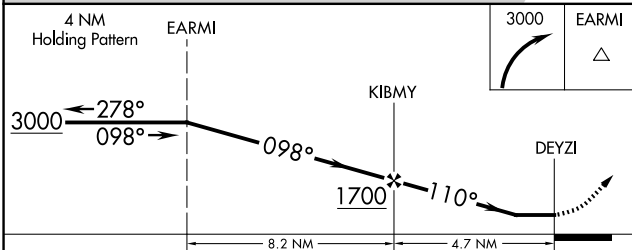

RNAV (GPS)-A
UNALAKLEET (UNK)(PAUN)

APP CRS 110°	Rwy Ldg TDZE Apt Elev	N/A N/A 27
------------------------	-----------------------------	-------------------------

<p>▽ ▲ Circling to Rwy 9 NA at night. Circling NA east of Rwy 15-33. DME/DME RNP-0.3 NA.</p>		<p>MISSED APPROACH: Climbing right turn to 3000 direct EARM I and hold.</p>	
AWOS-3P 132.25	ANCHORAGE CENTER 135.7 335.5	NOME RADIO 122.3	CTAF 123.0