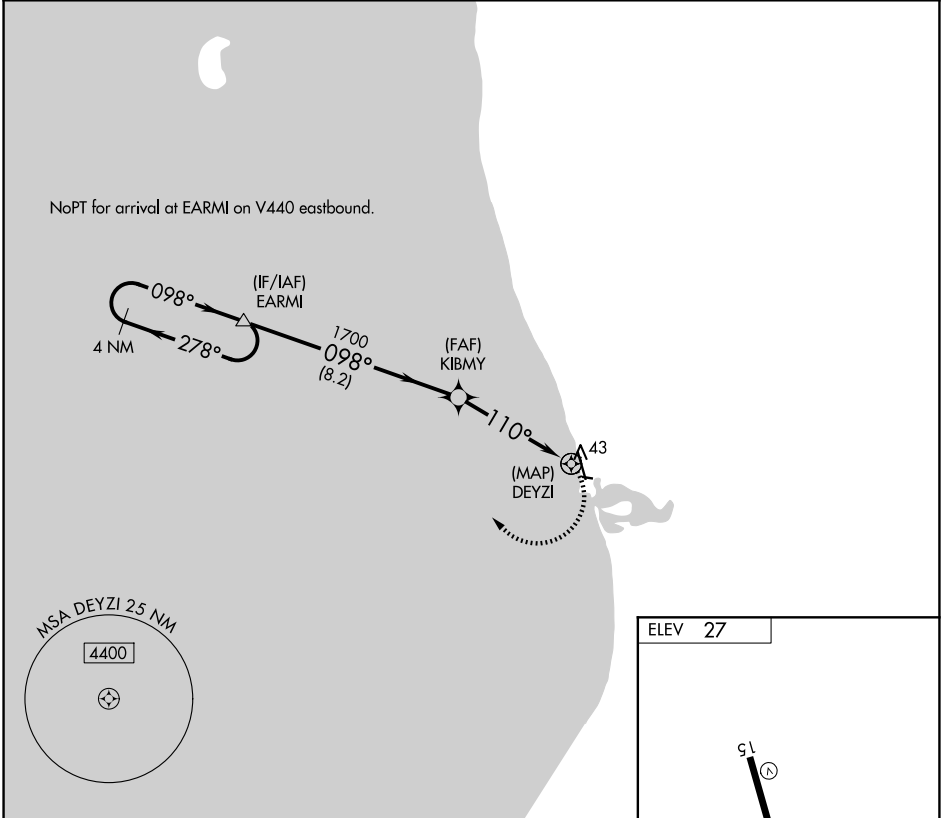

RNAV (GPS)-A
UNALAKLEET (UNK)(PAUN)

APP CRS 110°	Rwy Ldg TDZE Apt Elev	N/A N/A 27
------------------------	-----------------------------	-------------------------

<p>▽ ▲ Circling to Rwy 9 NA at night. Circling NA east of Rwy 15-33. DME/DME RNP-0.3 NA.</p>		<p>MISSED APPROACH: Climbing right turn to 3000 direct EARM I and hold.</p>	
AWOS-3P 132.25	ANCHORAGE CENTER 135.7 335.5	NOME RADIO 122.3	CTAF 123.0

CATEGORY	A	B	C	D
CIRCLING	400-1 373 (400-1)	700-1 673 (700-1)	700-2 673 (700-2)	860-2¾ 833 (900-2¾)

HIRL Rwy 15-33
MIRL Rwy 9-27
REIL Rwy 33

AK, 19 MAR 2026 to 14 MAY 2026

AK, 19 MAR 2026 to 14 MAY 2026