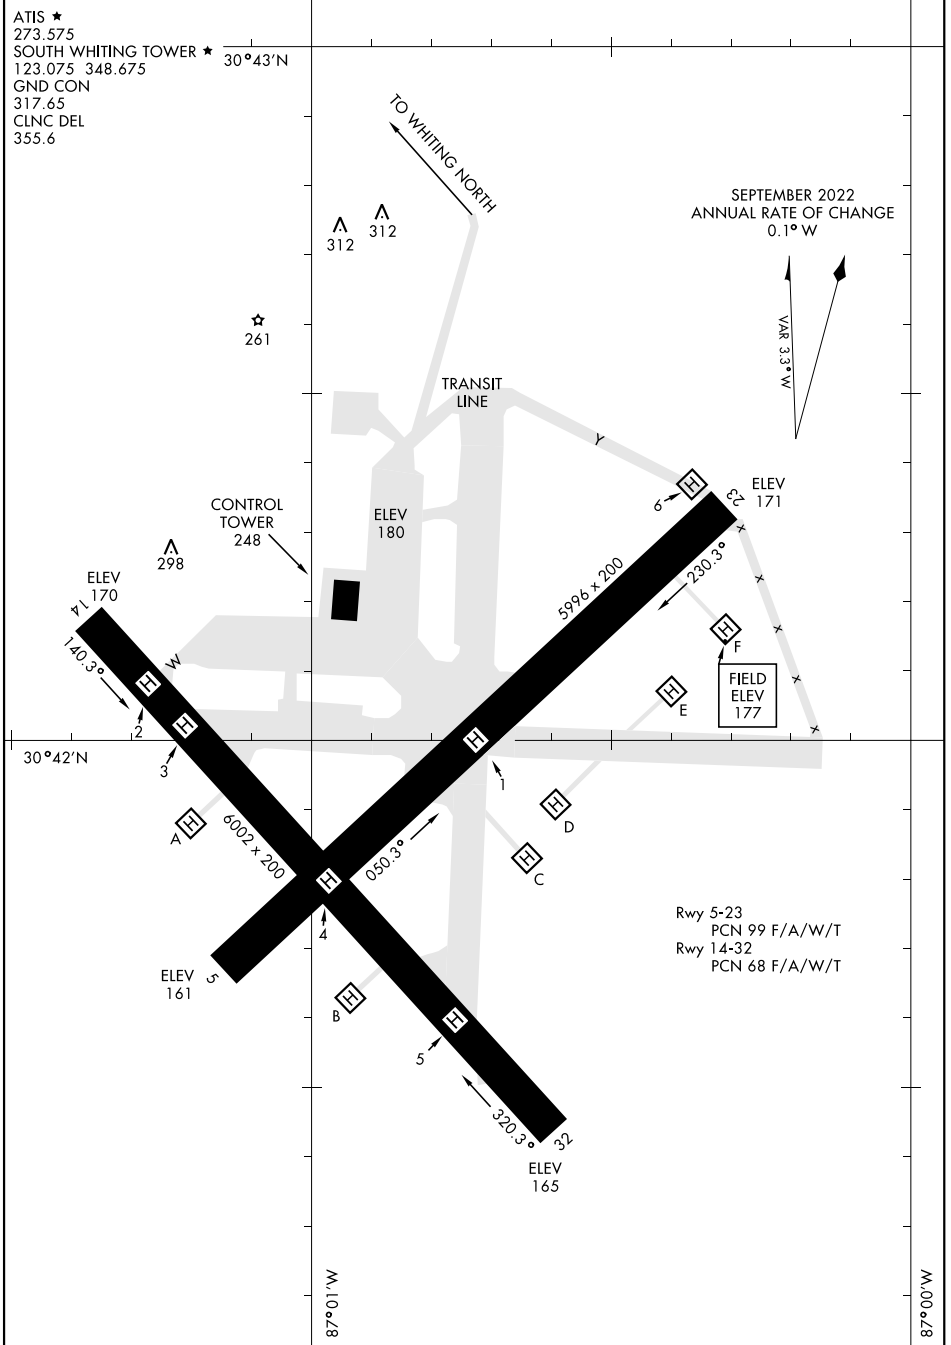

AIRPORT DIAGRAM

[USN]

WHITING FLD NAS - SOUTH (KNDZ)

MILTON, FLORIDA

ATIS ★
 273.575
 SOUTH WHITING TOWER ★ 30°43'N
 123.075 348.675
 GND CON
 317.65
 CLNC DEL
 355.6

SE-3, 19 MAR 2026 to 16 APR 2026

SE-3, 19 MAR 2026 to 16 APR 2026

AIRPORT DIAGRAM

MILTON, FLORIDA
WHITING FLD NAS - SOUTH (KNDZ)