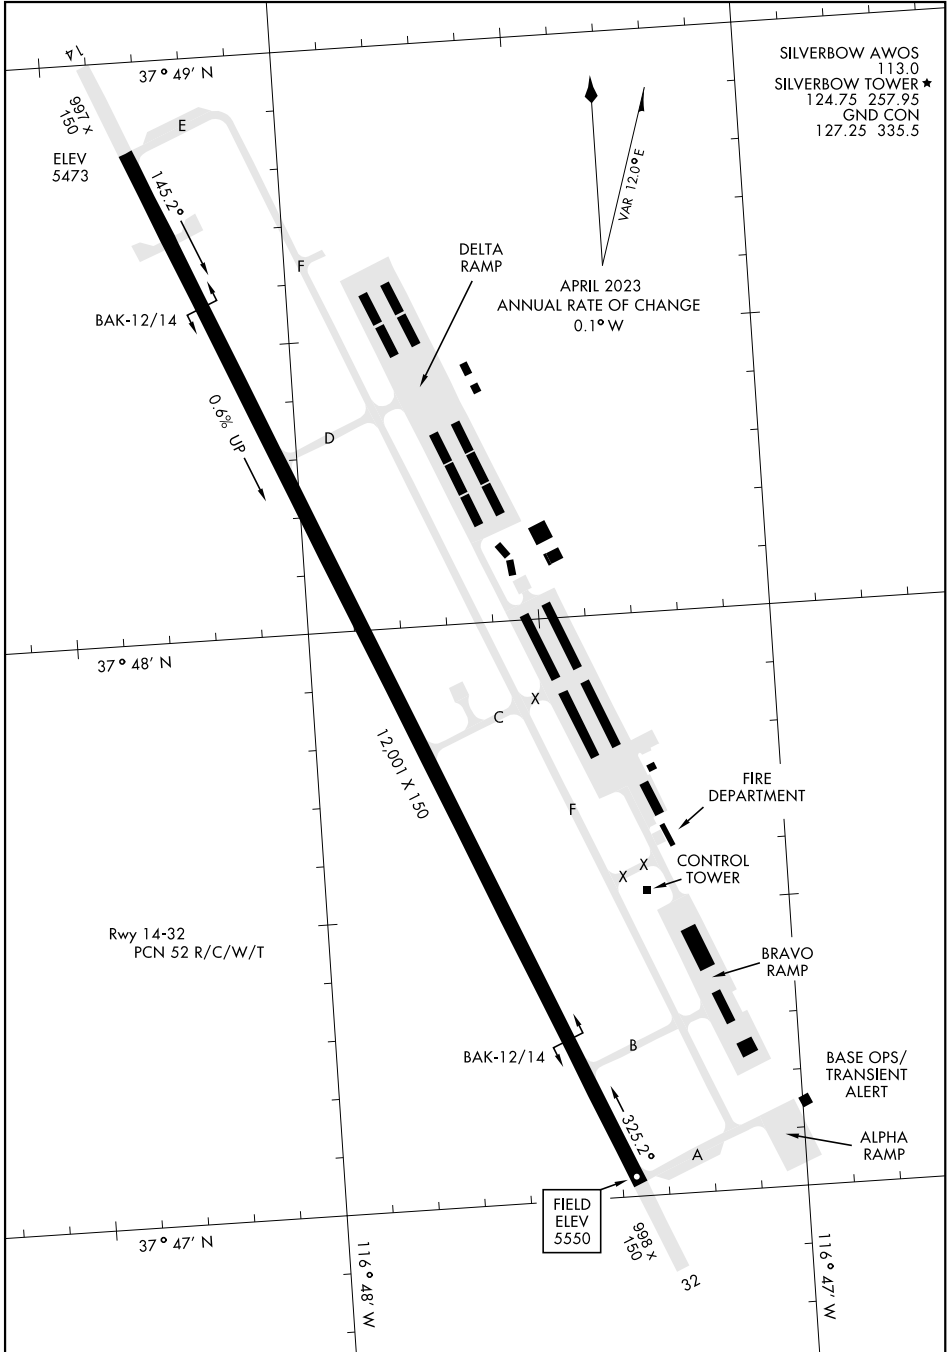

AIRPORT DIAGRAM

[USAF]

TONOPAH TEST RANGE (KTNX)

TONOPAH, NEVADA

SILVERBOW AWOS 113.0
 SILVERBOW TOWER ★ 124.75 257.95
 GND CON 127.25 335.5

APRIL 2023
 ANNUAL RATE OF CHANGE
 0.1° W

FIELD
 ELEV
 5550

SW-4, 19 MAR 2026 to 16 APR 2026

SW-4, 19 MAR 2026 to 16 APR 2026

AIRPORT DIAGRAM

TONOPAH, NEVADA
TONOPAH TEST RANGE (KTNX)